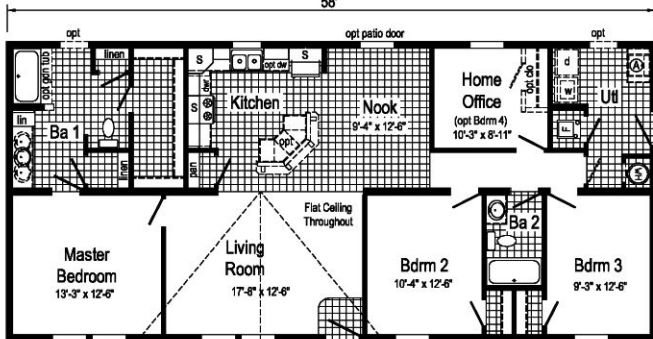

RG761-A

Optional Tranquility Shower

Optional Glamour Bath

Optional Chef's Signature Hood
(only with flat ceiling)

58'

Optional Stairwell
(omits pan & linen)

26'-8"

Ⓐ = Std frz spc, opt utl sink or bench.
S = Std. 4\"/>

RG761-A 2858 Approx. 1547 Sq. Ft.

McIntoch

Curb Side Exterior Options

Opt. 27'-4\"/>