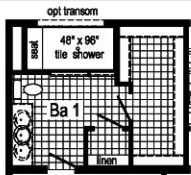

RG761-A

Optional Tranquility Shower

Optional Glamour Bath

Optional Chef's Signature Hood
(only with flat ceiling)

58'

Optional Stairwell
(omits pan & linen)

26'-8"

Ⓐ = Std frz spc, opt utl sink or bench.
S = Std. 4\"/>

RG761-A 2858 Approx. 1547 Sq. Ft.

McIntoch

Curb Side Exterior Options

Opt. 27'-4\"/>