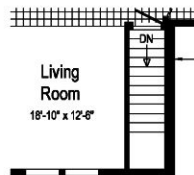

RU702-A

Opt Double Refrigerator
or Opt Freezer/Ref. Combo
(frz/ref. combo only with flat ceiling)

Satinwood

RU702-A 4252/44 Approx. 1622 Sq. Ft.