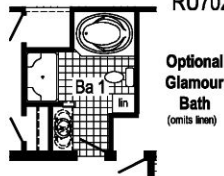

RU702-A

Opt Double Refrigerator
or Opt Freezer/Ref. Combo
(frz/ref. combo only with flat ceiling)

Satinwood

RU702-A 4252/44 Approx. 1622 Sq. Ft.