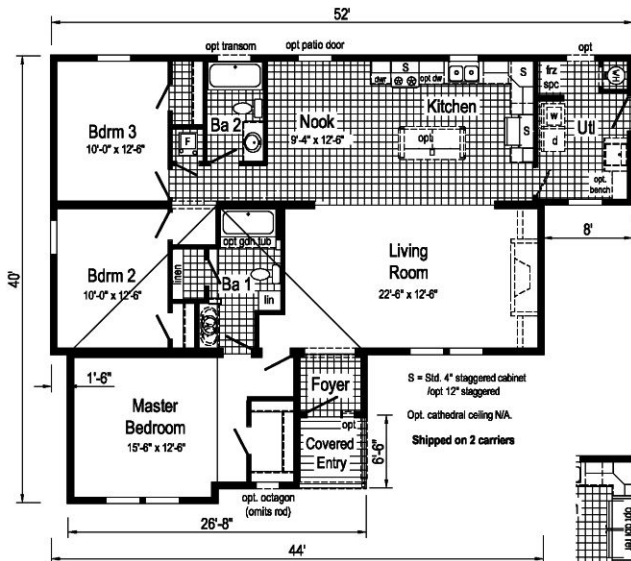

RU702-A

Opt Double Refrigerator
or Opt Freezer/Ref. Combo
(frz/ref. combo only with flat ceiling)

Satinwood

RU702-A 4252/44 Approx. 1622 Sq. Ft.