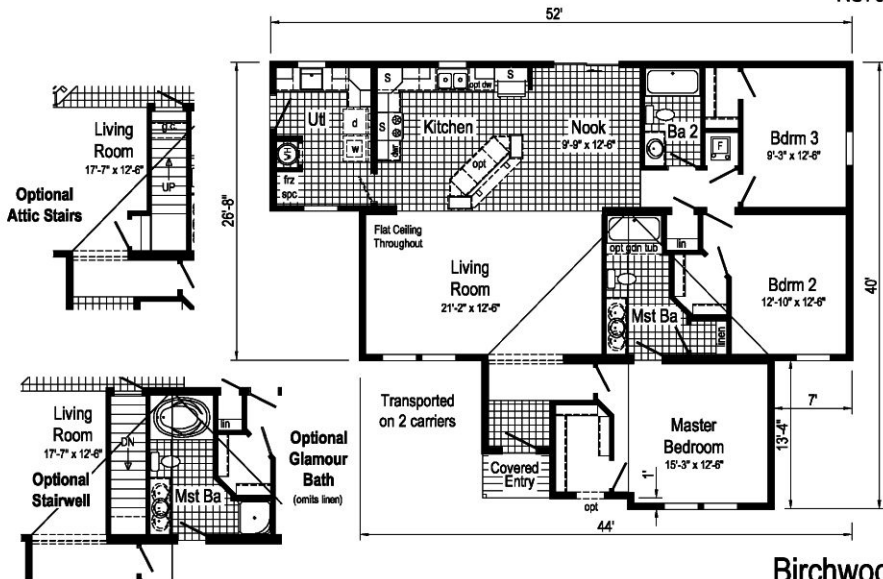

RU703-A

RU703-A 4252/44 Approx. 1588 Sq. Ft.

S = Std. 4" staggered cabinet
/opt 12" staggered

Birchwood