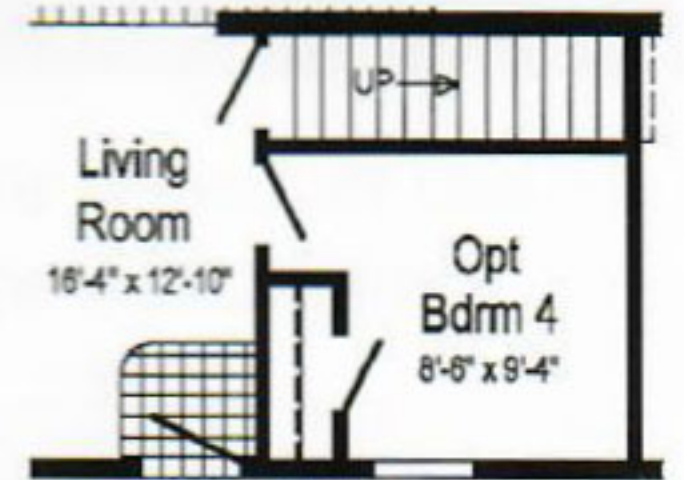

Arlington IV (168A)

2868 - Approx 1859 Sq. Ft.

Optional Clearview Entertainment Wall
opt. patio door at nook required with this option

Curb Side Exterior Options

Optional Attic Stairs

For Home Office or Opt Bdrm 4 (omits g.c. & shelves)

Optional Stairwell

For Home Office or Opt Bdrm 4 (omits shelves)