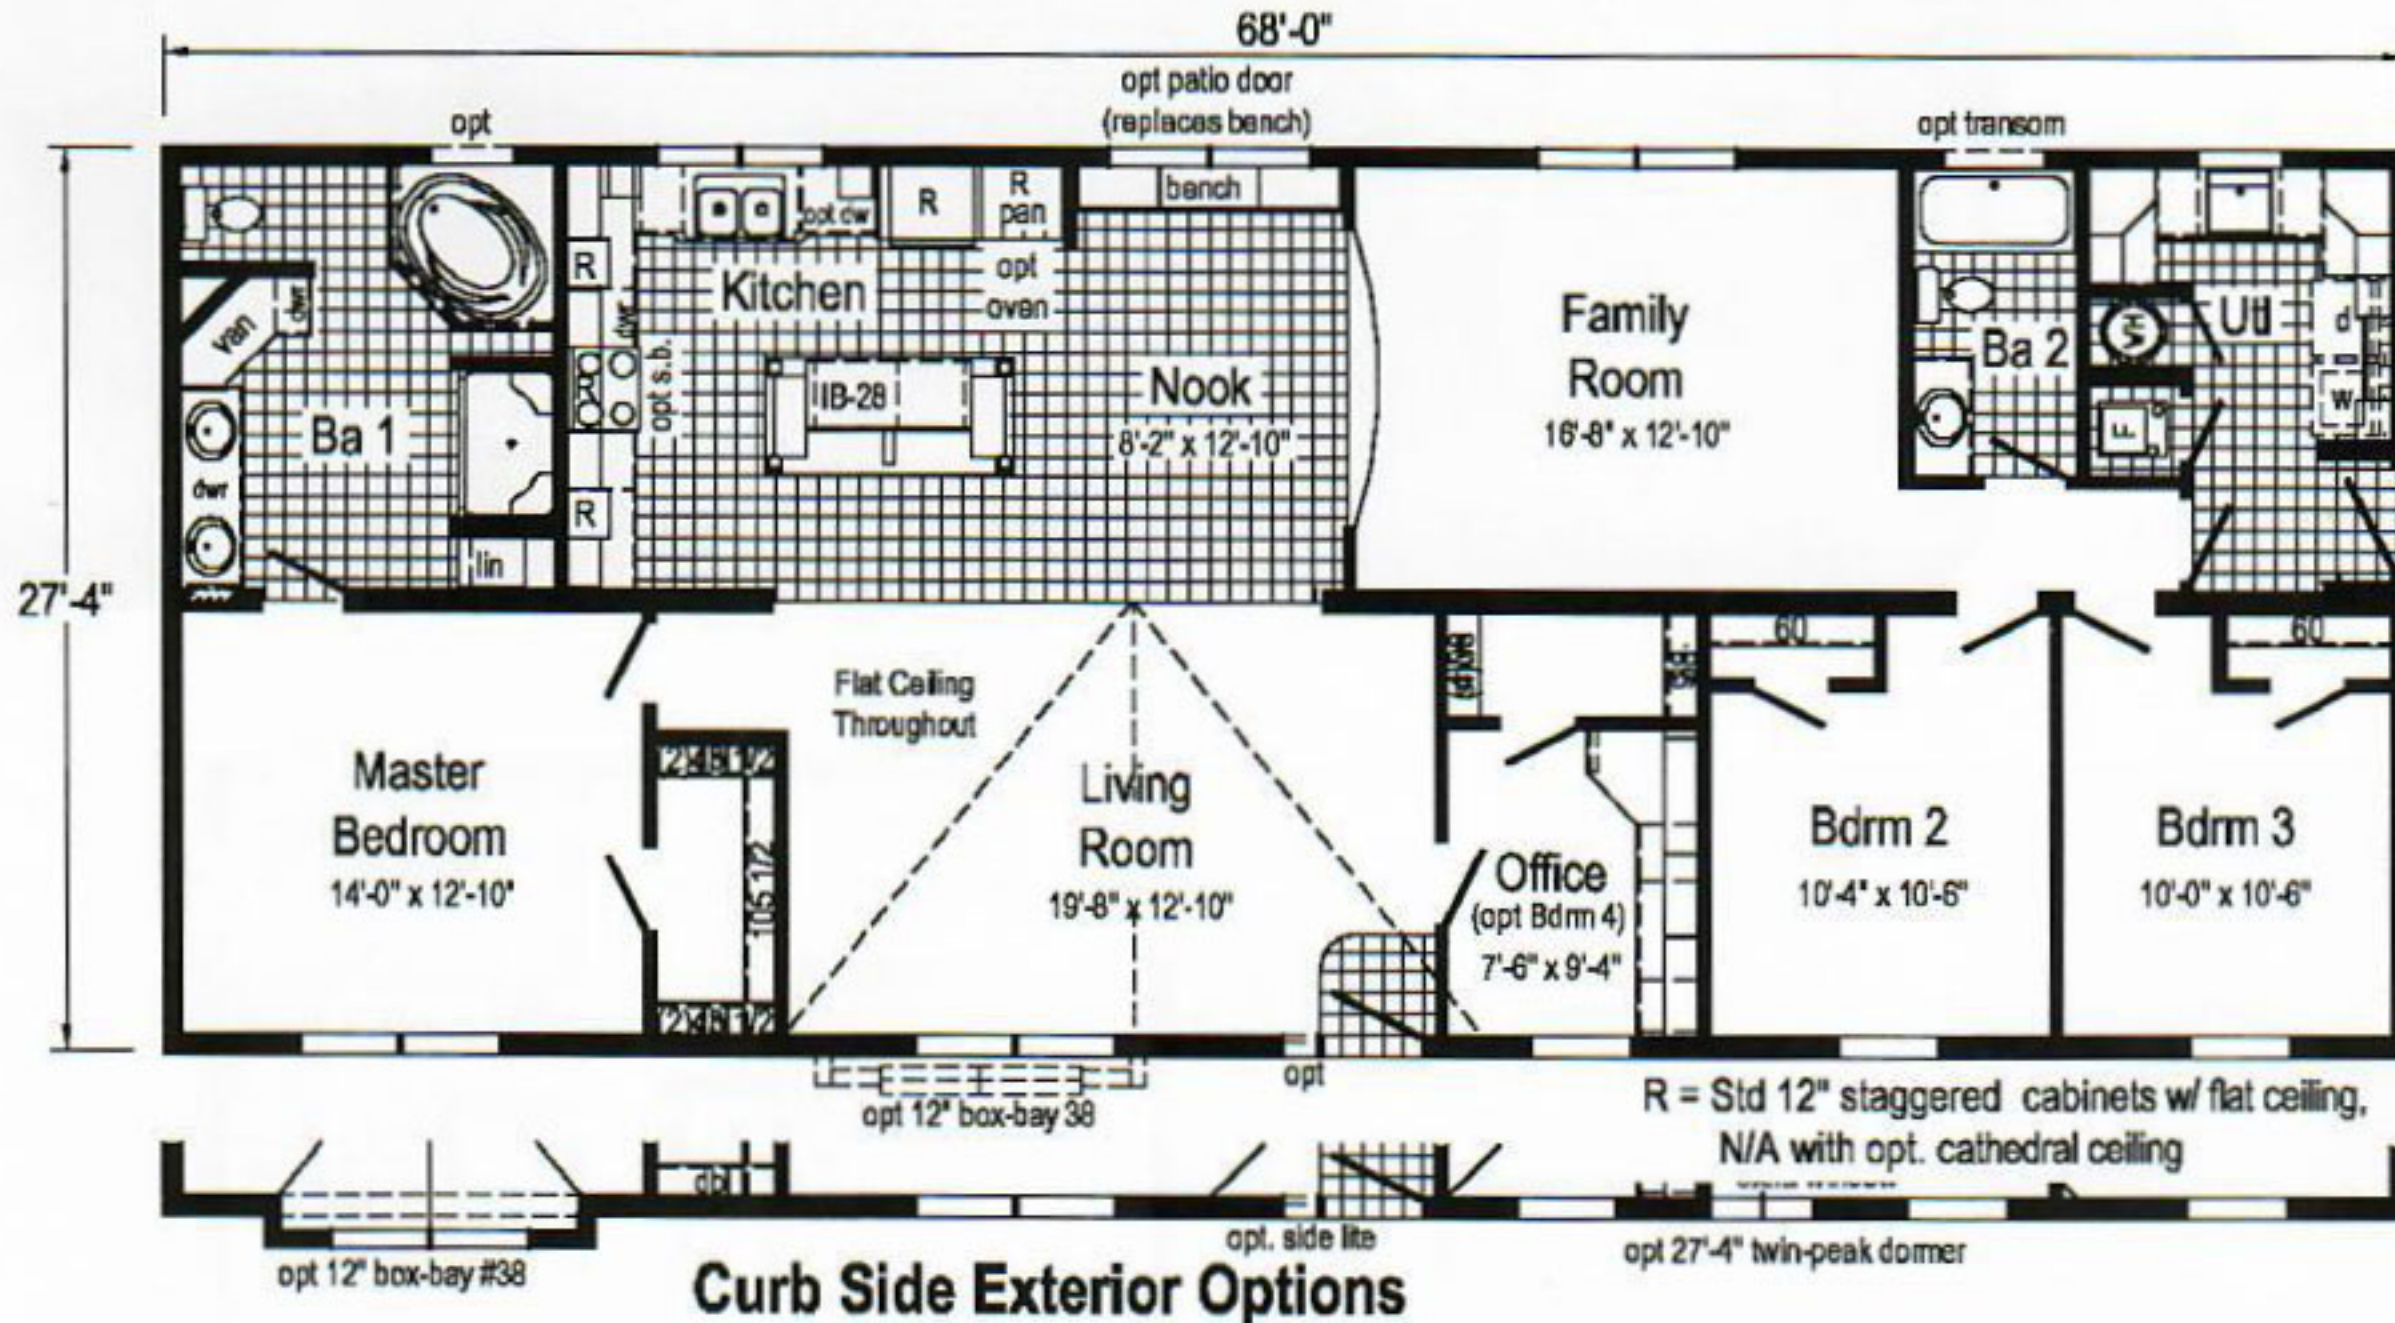

Arlington IV (168A)

2868 - Approx 1859 Sq. Ft.

Optional Clearview Entertainment Wall
opt. patio door at nook required with this option

Curb Side Exterior Options

Optional Attic Stairs

For Home Office or Opt Bdrm 4 (omits g.c. & shelves)

Optional Stairwell

For Home Office or Opt Bdrm 4 (omits shelves)