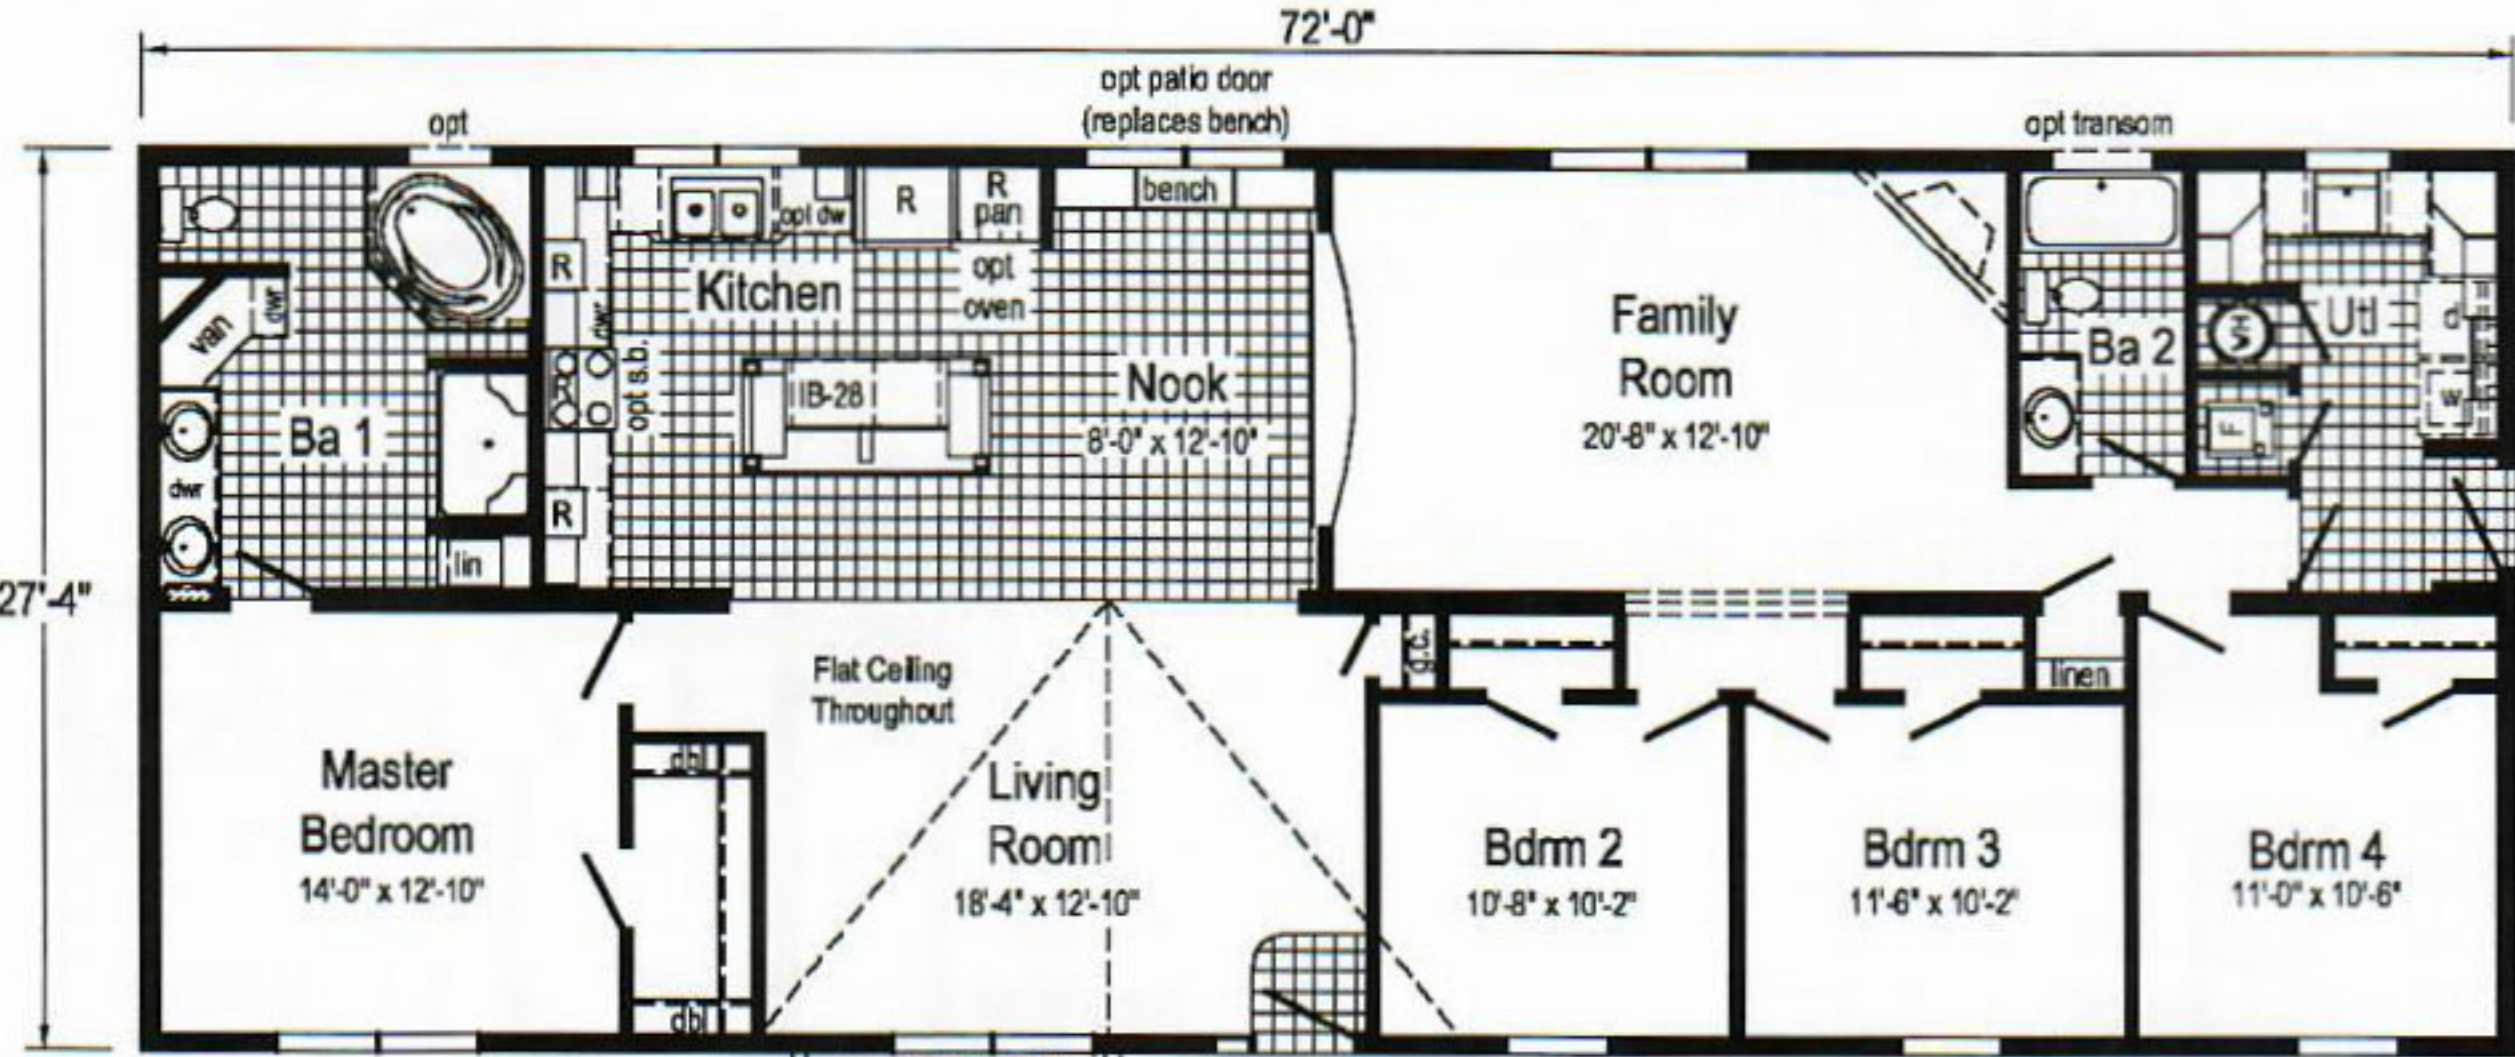

Arlington V (169A)

2872 - Approx 1968 Sq. Ft.

Optional Clearview Entertainment Wall
opt. patio door at nook required with this option

R = Std 12" staggered cabinets w/ flat ceiling,
N/A with opt. cathedral ceiling

Curb Side Exterior Options