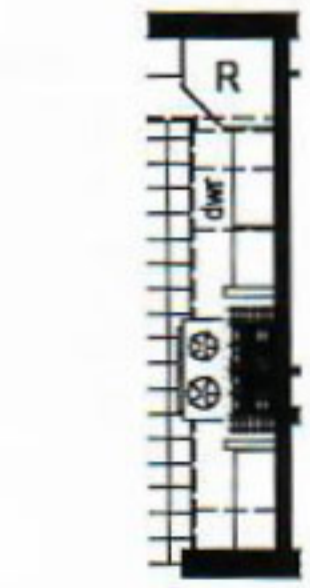

Options Pictured:

- 9/12 Roof
- Round Top Front Door
- 27'-4" Twin Bays with Egress Window
- Vertical Siding
- Shake Siding Accent
- Clay Package
- Archtop Window

Visit our website for more photos of this home.
www.commodore-indiana.com

Optional Tile Shower w/ Seat & Glass Enclosure

Optional Oasis Tub

Opt Double Refrigerator or Opt Freezer/Ref. Combo
 (frz/ref. combo only with flat ceiling)

Optional Chef's Signature Hood
 (only with flat ceiling)

Curb Side Exterior Options Opt. 12"Box-Bay 38 Opt. 27'-4" Domer Opt. 12"Box-Bay 38