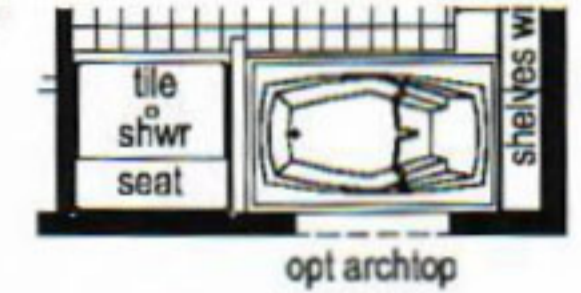

Optional Tile Shower w/ Seat & Glass Enclosure

Optional Oasis Tub