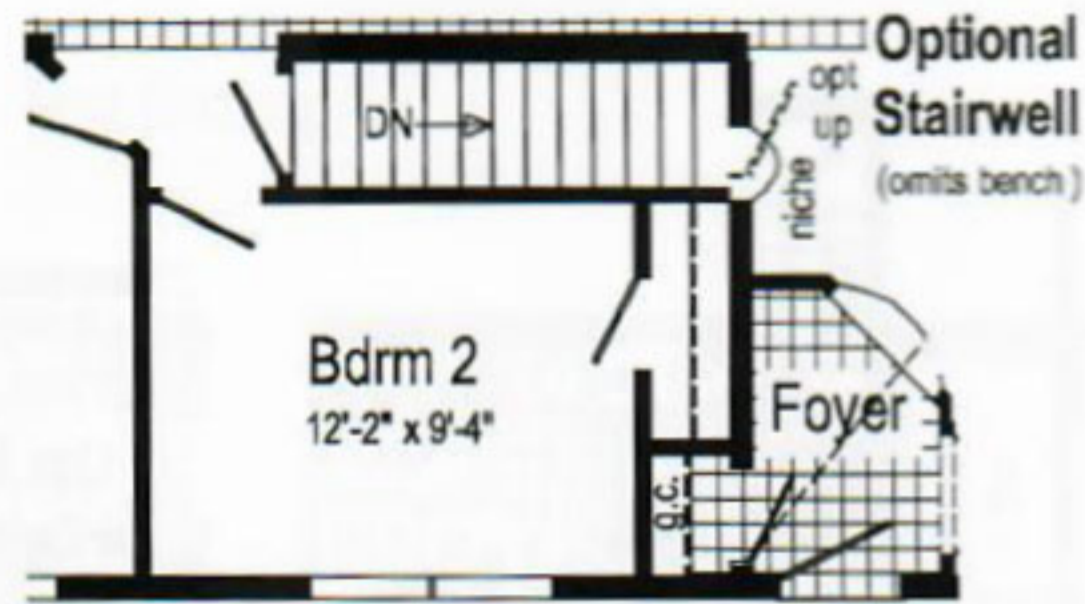

Options Pictured:

- 9/12 Roof
- Round Top Front Door
- 27'-4" Twin Bays with Egress Window
- Vertical Siding
- Shake Siding Accent
- Clay Package
- Archtop Window

Visit our website for more photos of this home.
www.commodore-indiana.com

Curb Side Exterior Options Opt. 12"Box-Bay 38 Opt. 27'-4" Domer Opt. 12"Box-Bay 38