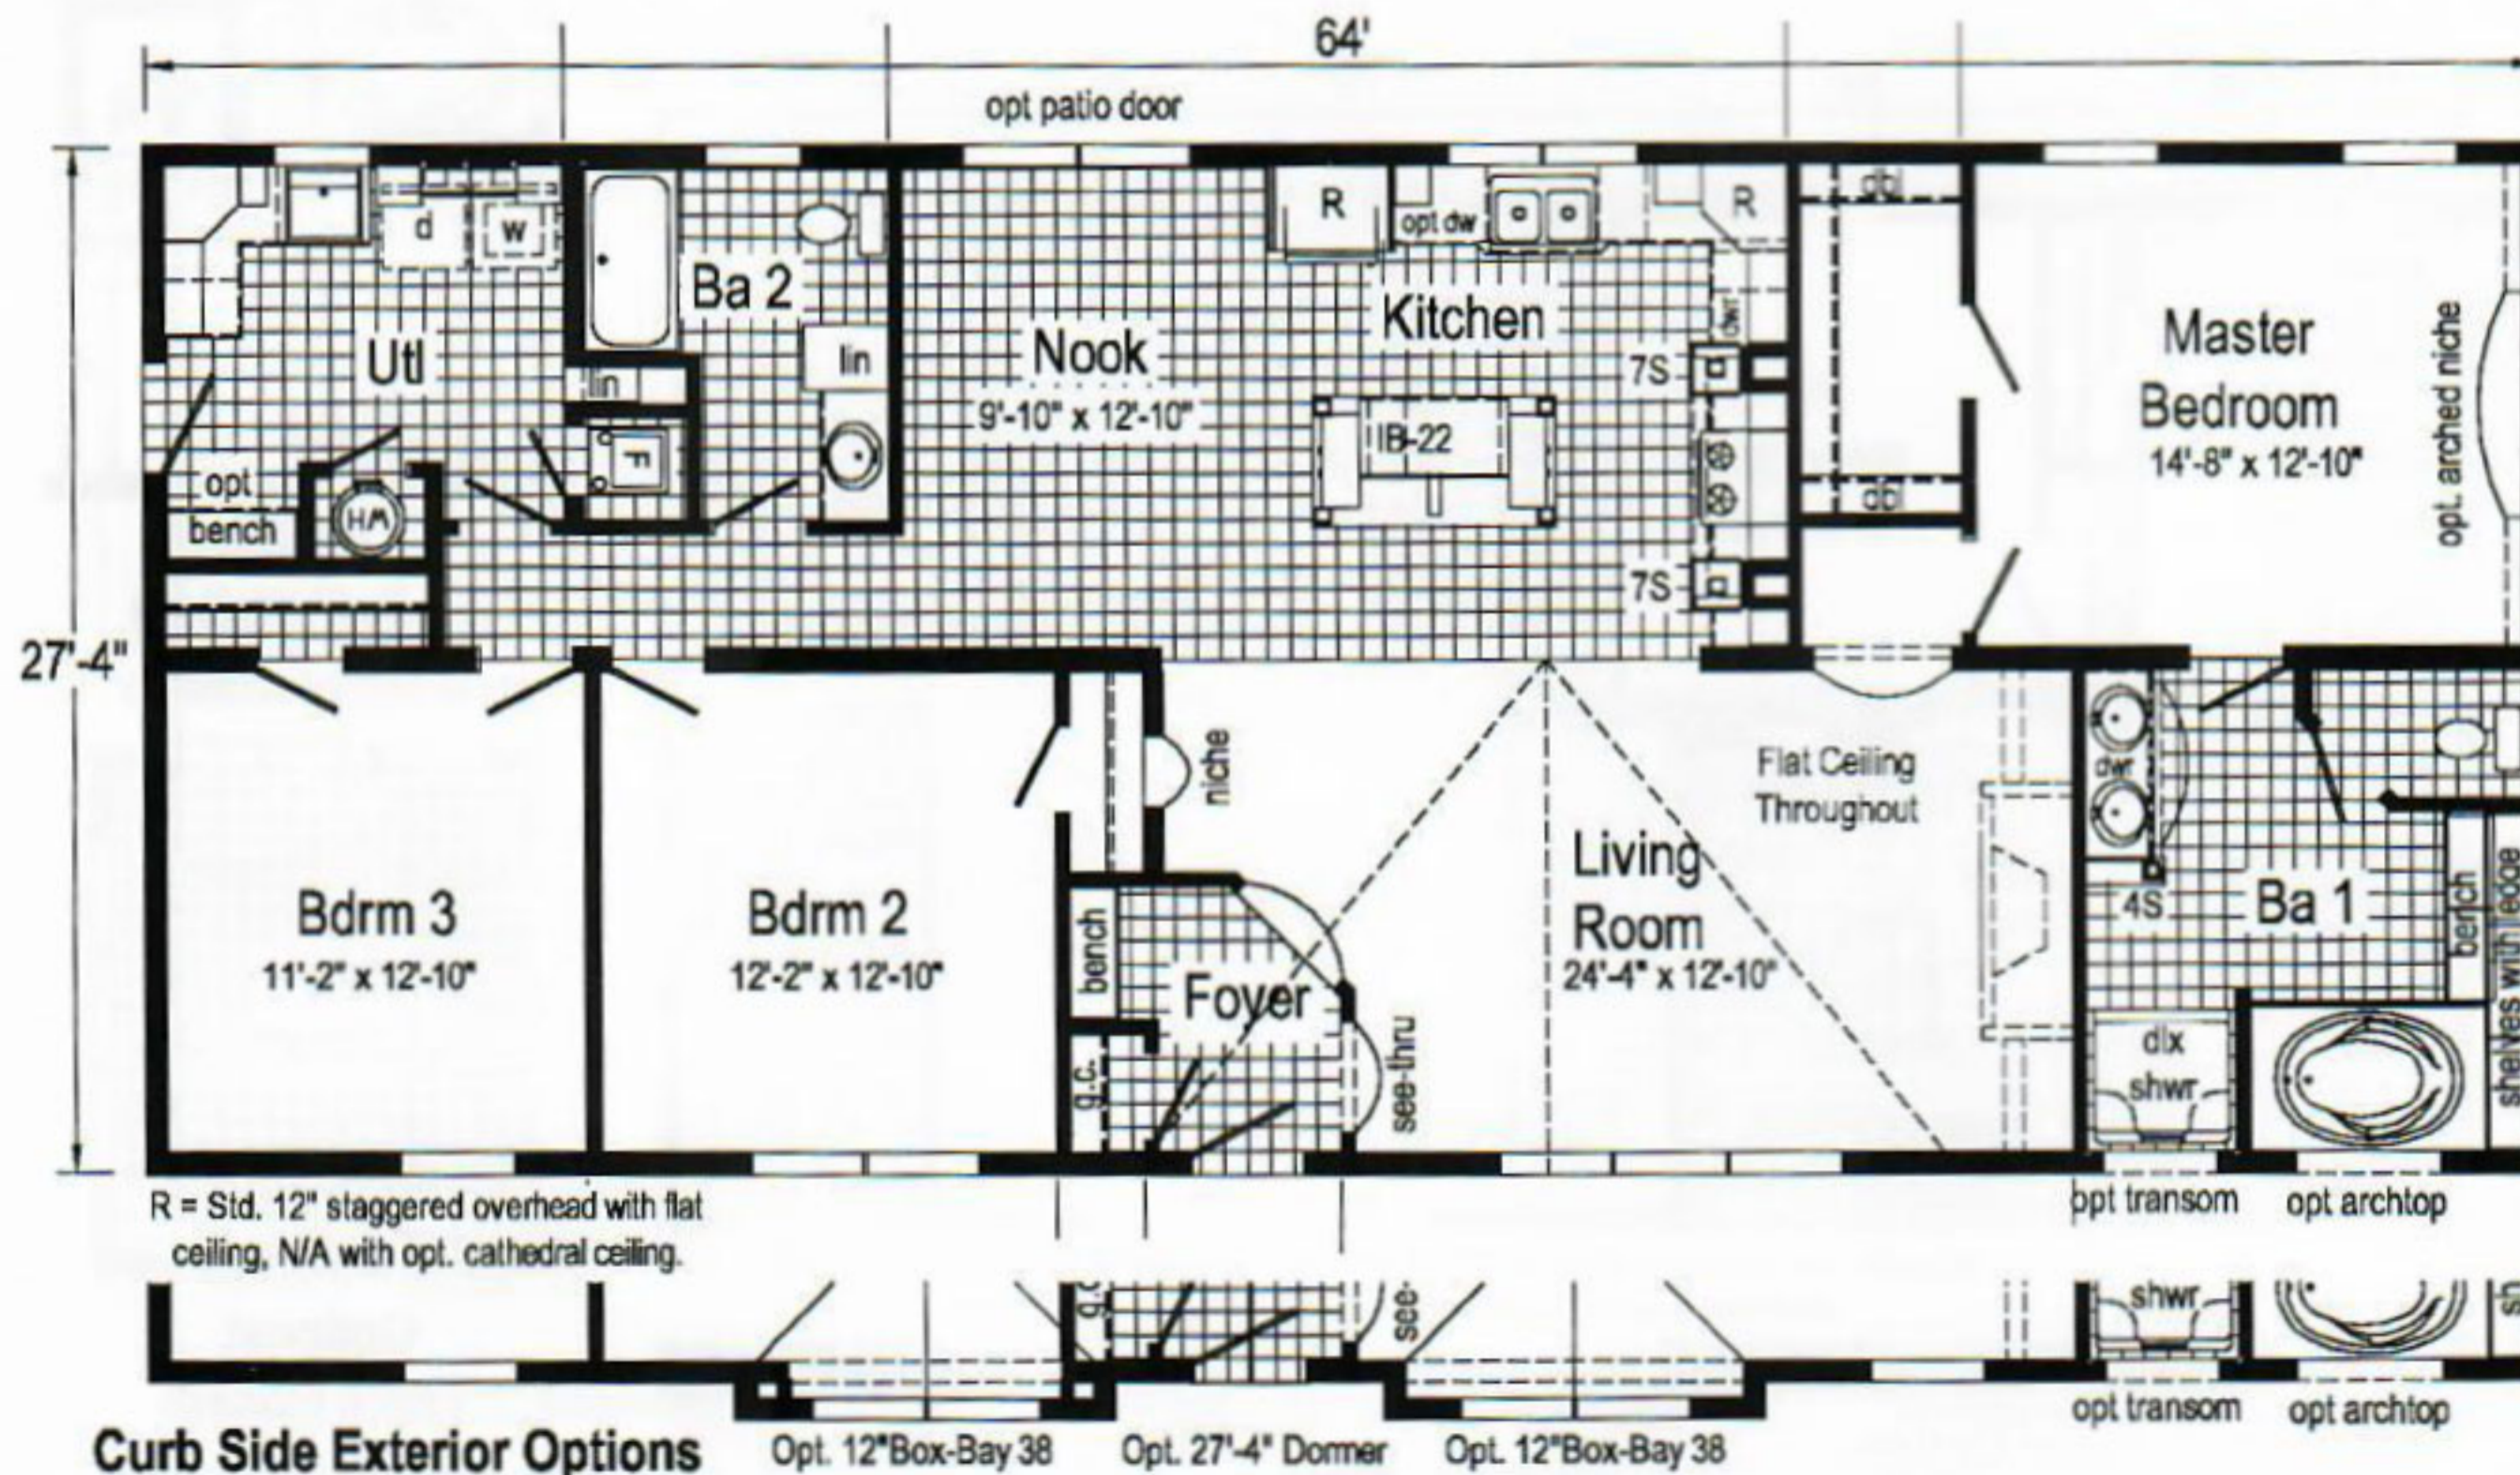

Options Pictured:

- 9/12 Roof
- Round Top Front Door
- 27'-4" Twin Bays with Egress Window
- Vertical Siding
- Shake Siding Accent
- Clay Package
- Archtop Window

Visit our website for more photos of this home.
www.commodore-indiana.com

Optional Tile Shower w/ Seat & Glass Enclosure

Optional Oasis Tub

Opt Double Refrigerator or Opt Freezer/Ref. Combo
 (frz/ref. combo only with flat ceiling)

Optional Chef's Signature Hood
 (only with flat ceiling)

Curb Side Exterior Options Opt. 12"Box-Bay 38 Opt. 27'-4" Domer Opt. 12"Box-Bay 38