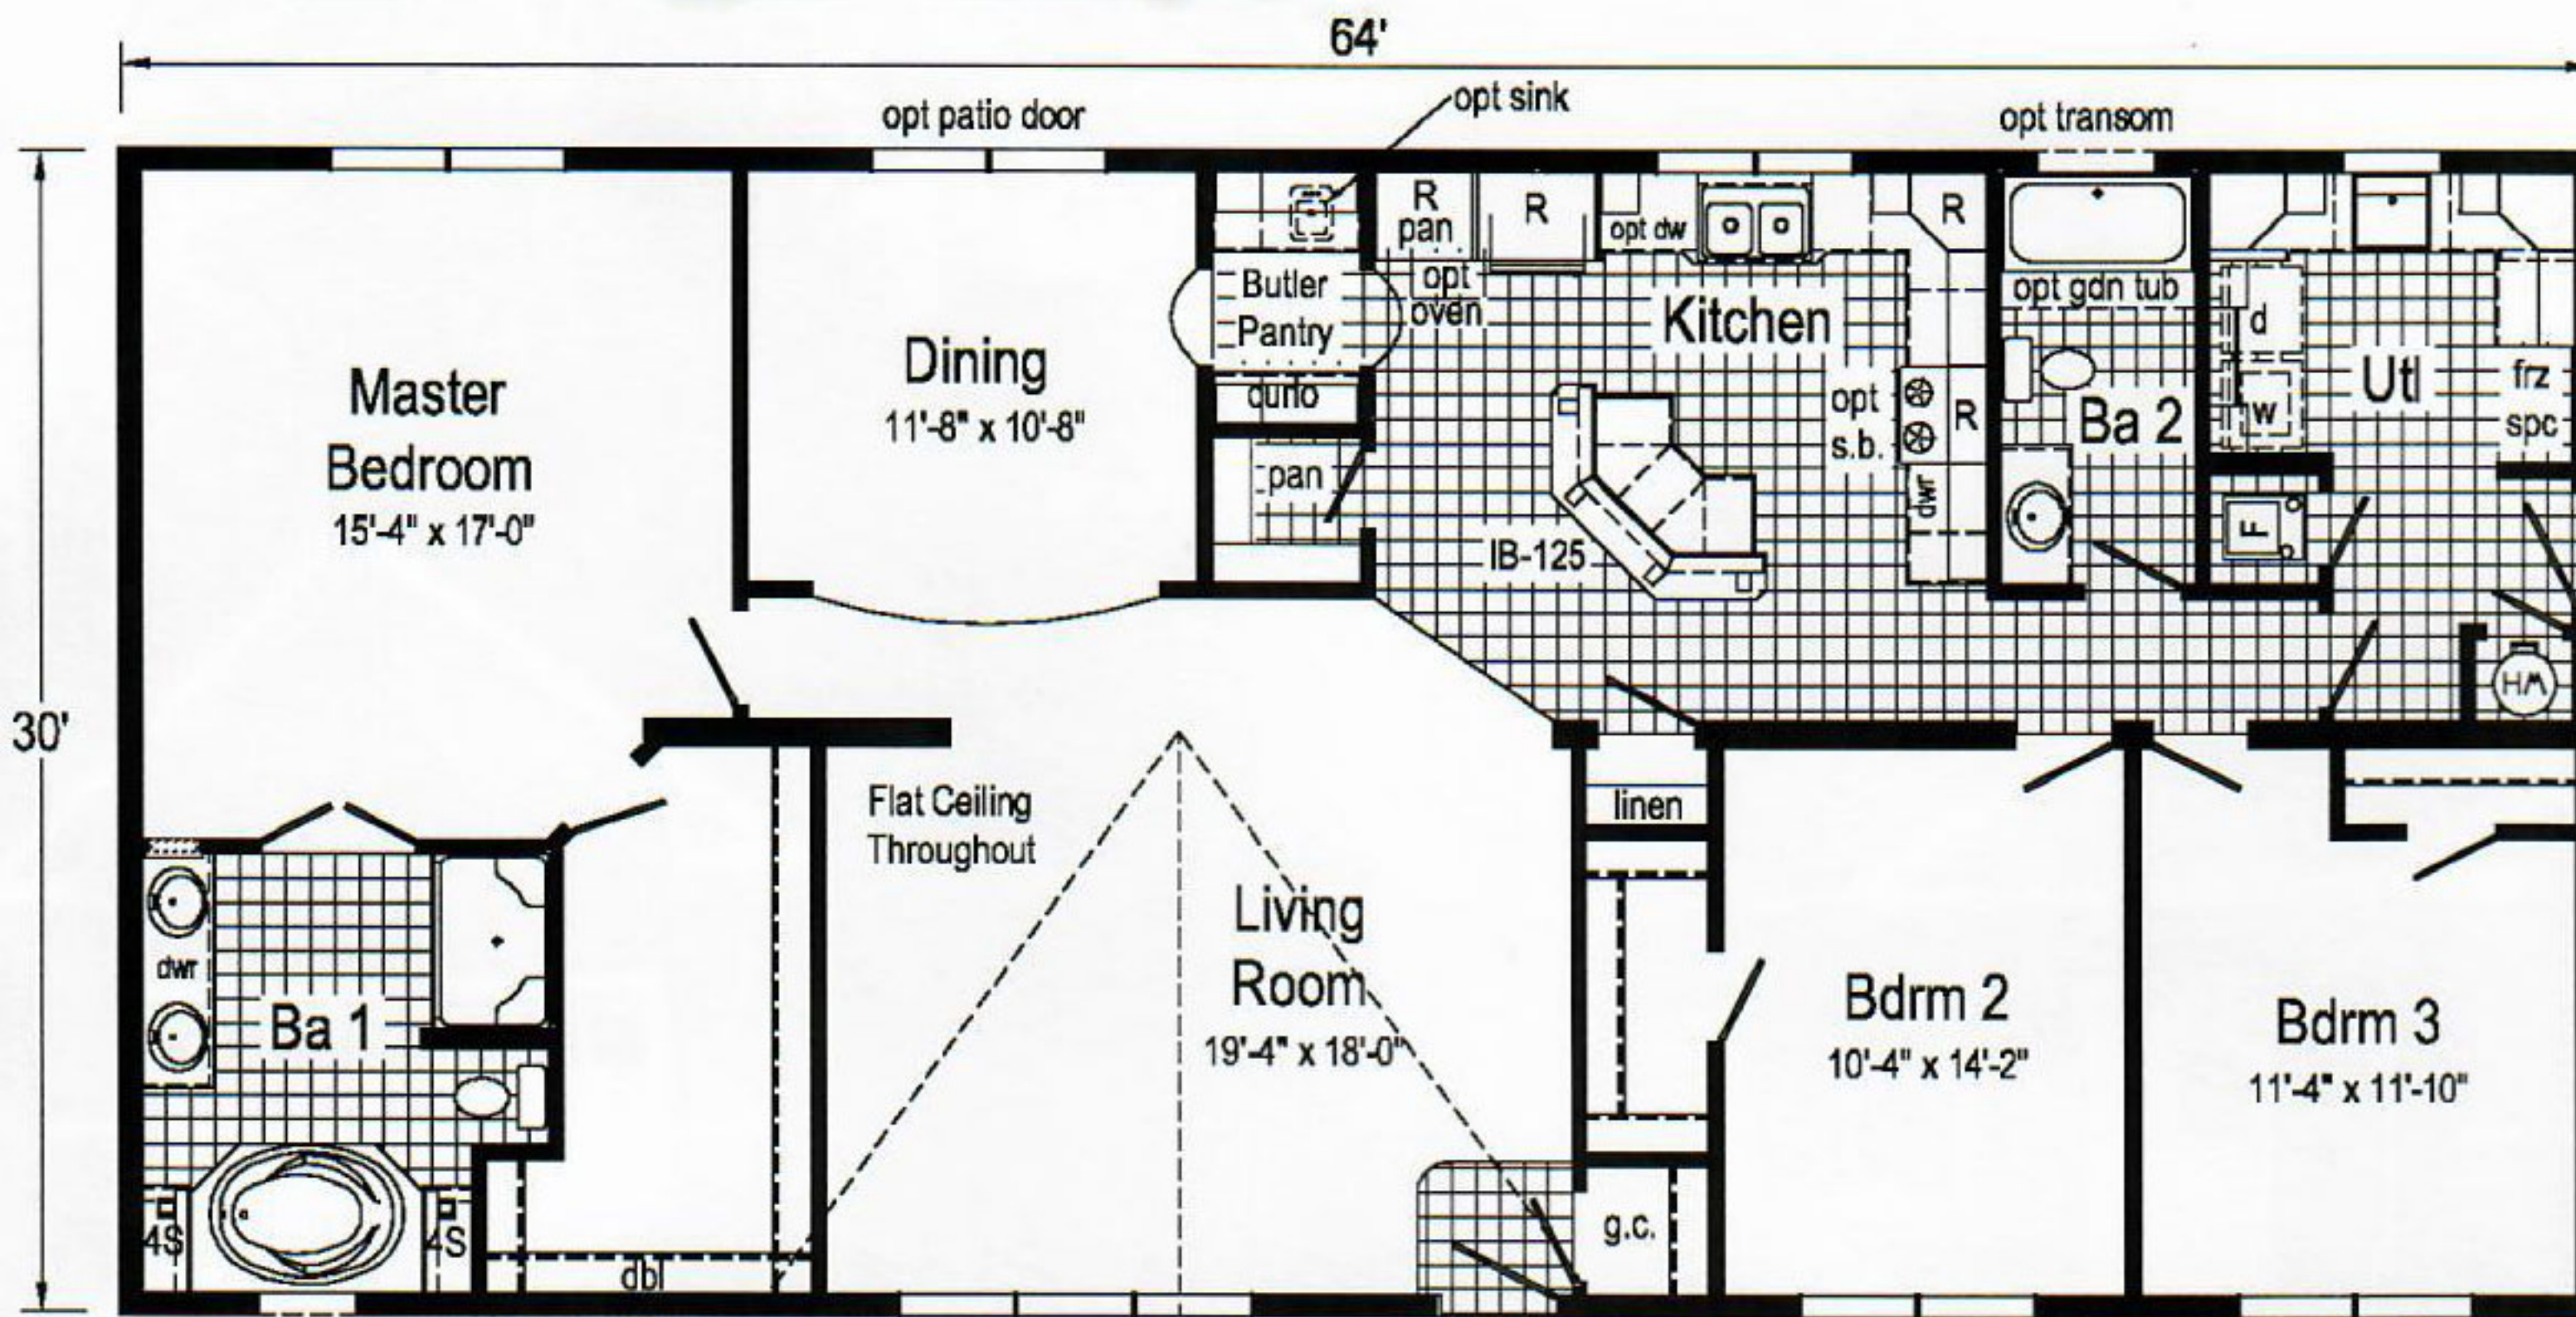

# Greenwood (432A)

3264 - Approx 1920 Sq. Ft.

opt R = Std 12" staggered cabinets,  
N/A with opt. cathedral ceiling

**Optional Chef's Signature Hood**  
(only with flat ceiling)

**Optional Open Stairwell**  
(omits linen)

**Optional Attic Stairs**  
(omits g.c.)

**Optional Tranquility Shower**

**Optional Stairwell**  
(omits linen)

**Living Room**  
19'-4" x 18'-0"

**Bdrm 2**  
10'-4" x 11'-10"