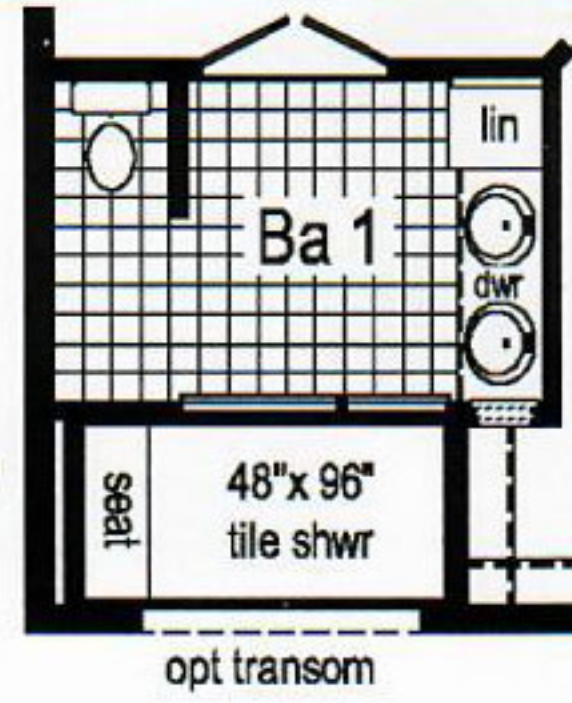

# Greenwood (432A)

3264 - Approx 1920 Sq. Ft.

opt R = Std 12" staggered cabinets,  
N/A with opt. cathedral ceiling

**Optional Chef's Signature Hood**  
(only with flat ceiling)

**Optional Open Stairwell**  
(omits linen)

**Optional Attic Stairs**  
(omits g.c.)

**Optional Tranquility Shower**

**Optional Stairwell**  
(omits linen)

**Living Room**  
19'-4" x 18'-0"

**Bdrm 2**  
10'-4" x 11'-10"