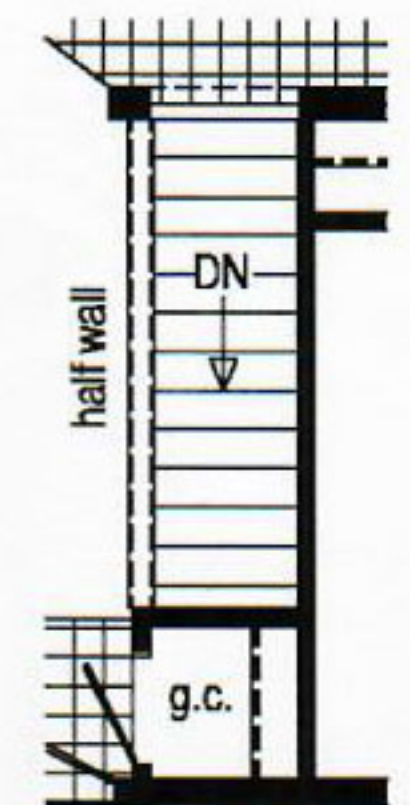

# Greenwood (432A)

3264 - Approx 1920 Sq. Ft.

opt R = Std 12" staggered cabinets,  
N/A with opt. cathedral ceiling

**Optional Chef's Signature Hood**  
(only with flat ceiling)

**Optional Open Stairwell**  
(omits linen)

**Optional Attic Stairs**  
(omits g.c.)

**Optional Tranquility Shower**

**Optional Stairwell**  
(omits linen)

**Living Room**  
19'-4" x 18'-0"

**Bdrm 2**  
10'-4" x 11'-10"