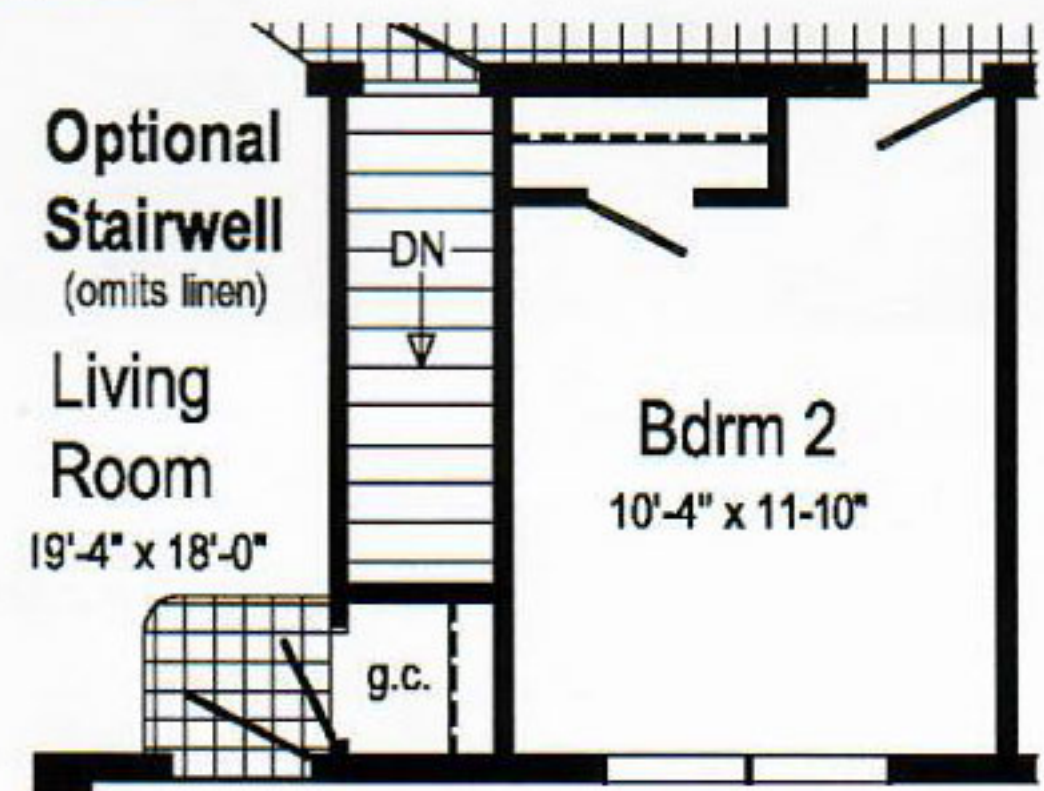

# Greenwood (432A)

3264 - Approx 1920 Sq. Ft.

opt R = Std 12" staggered cabinets,  
N/A with opt. cathedral ceiling

**Optional Chef's Signature Hood**  
(only with flat ceiling)

**Optional Open Stairwell**  
(omits linen)

**Optional Attic Stairs**  
(omits g.c.)

**Optional Tranquility Shower**

**Optional Stairwell**  
(omits linen)

**Living Room**  
19'-4" x 18'-0"

**Bdrm 2**  
10'-4" x 11'-10"