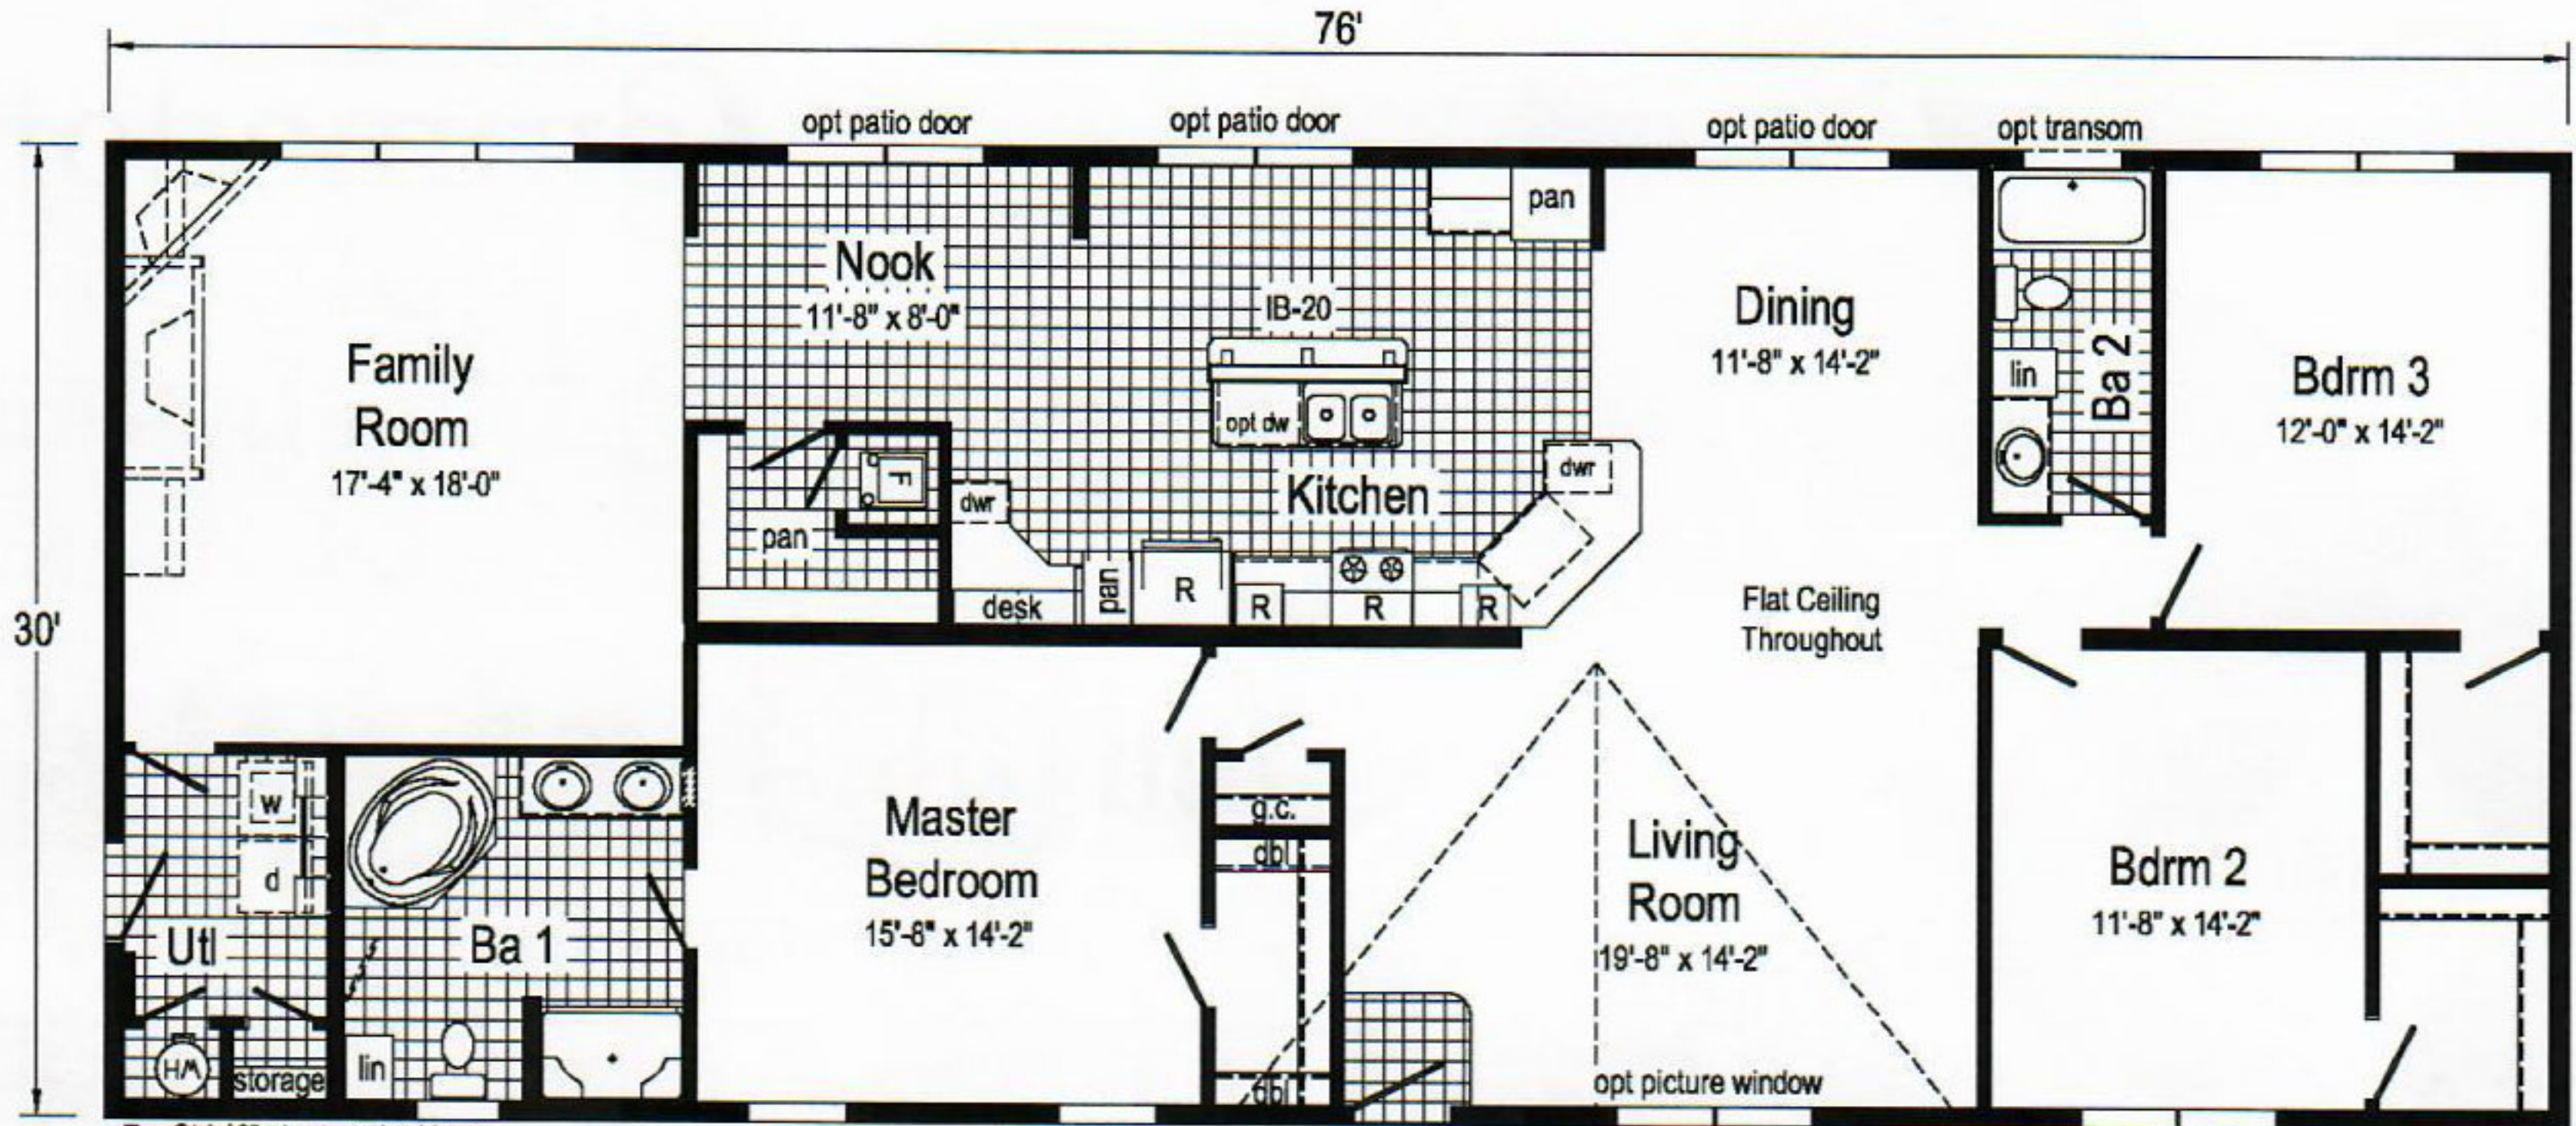

# LaSalle (423A)

3276 - Approx 2280 Sq. Ft.

R = Std 12" staggered cabinets,  
N/A with opt cathedral ceiling.