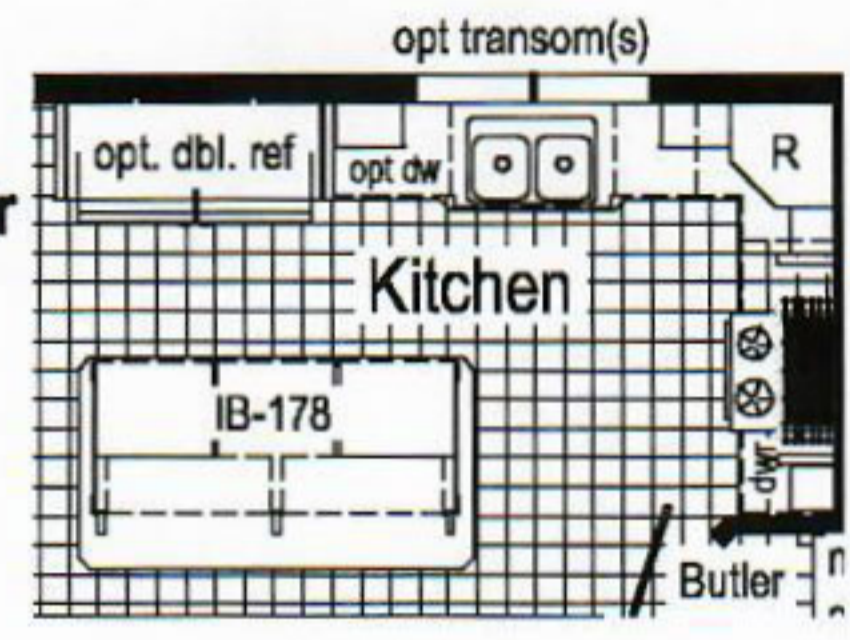

Optional Chef's Signature Hood
(only with flat ceiling)