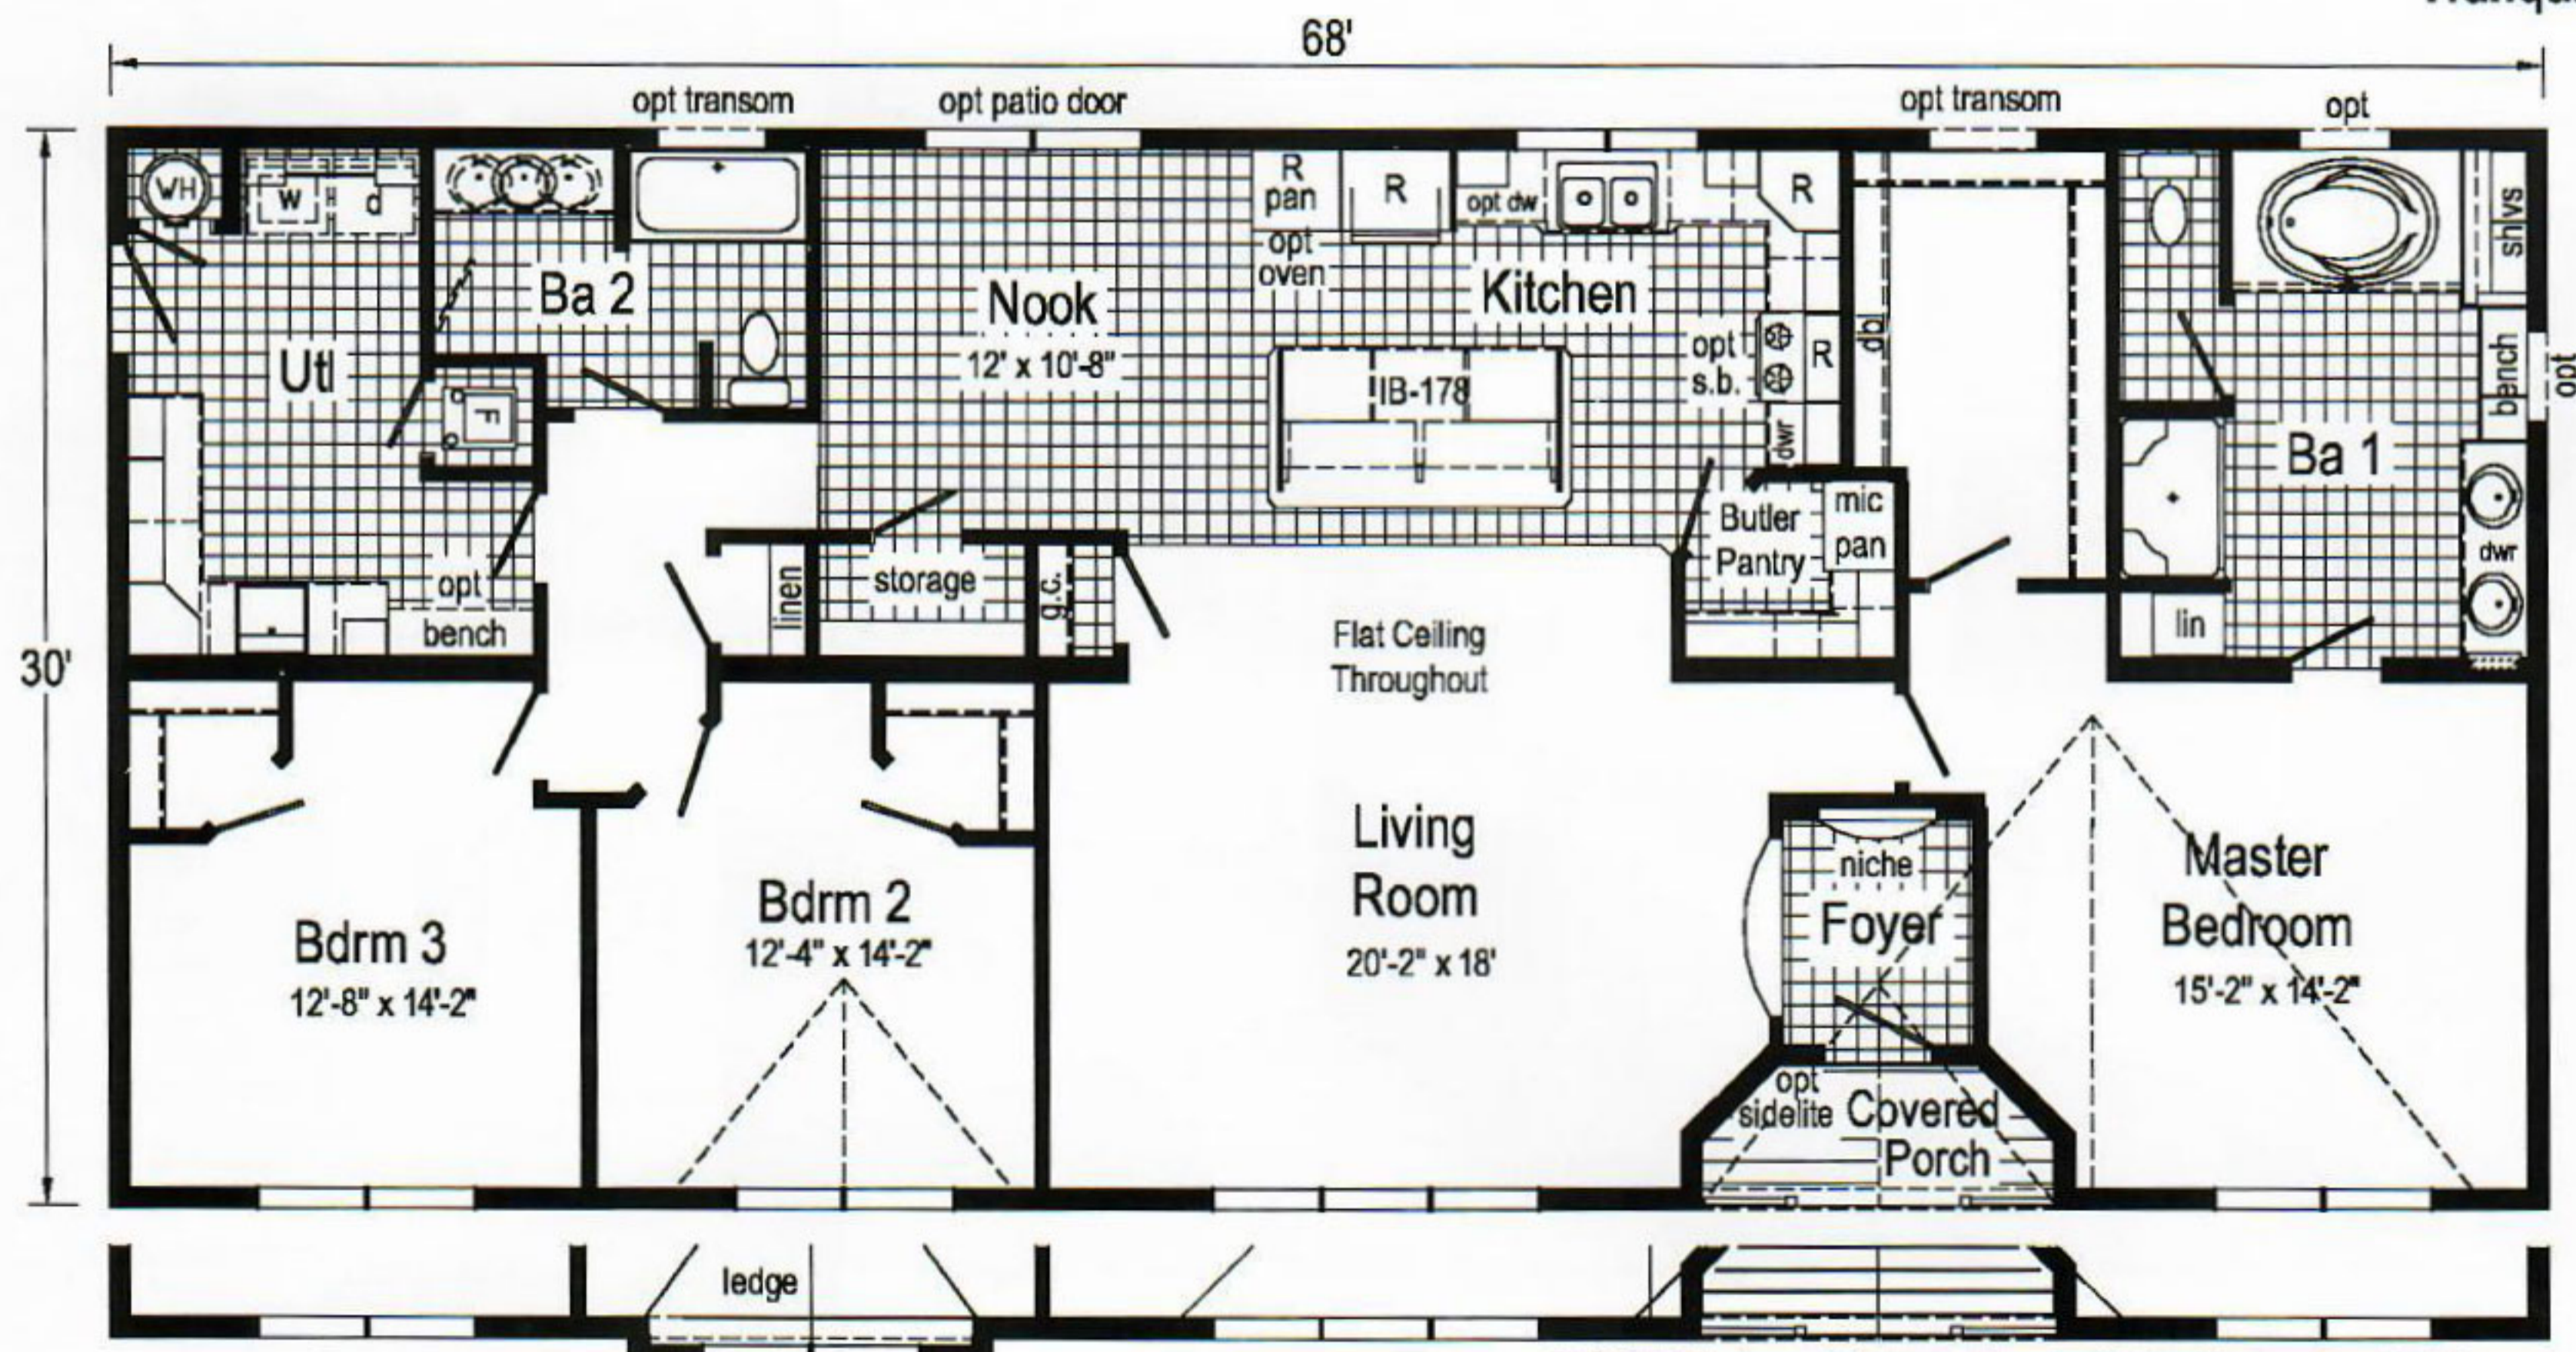

**Options Pictured:**

- 7/12 Roof
- 27'-4" Twin Peak Dormer
- 10' Dormer with Box Bay #52
- 4-Lite Classic Oak Front Door
- Shake Siding Accent
- Clay Package

Visit our website for more photos of this home.  
[www.commodore-indiana.com](http://www.commodore-indiana.com)

**Opt. Double Refrigerator or Opt. Freezer/Ref. Combo**  
 (frz./ref. combo only with flat ceiling)

**Optional Chef's Signature Hood**  
 (only with flat ceiling)

**Curb Side Exterior Options**