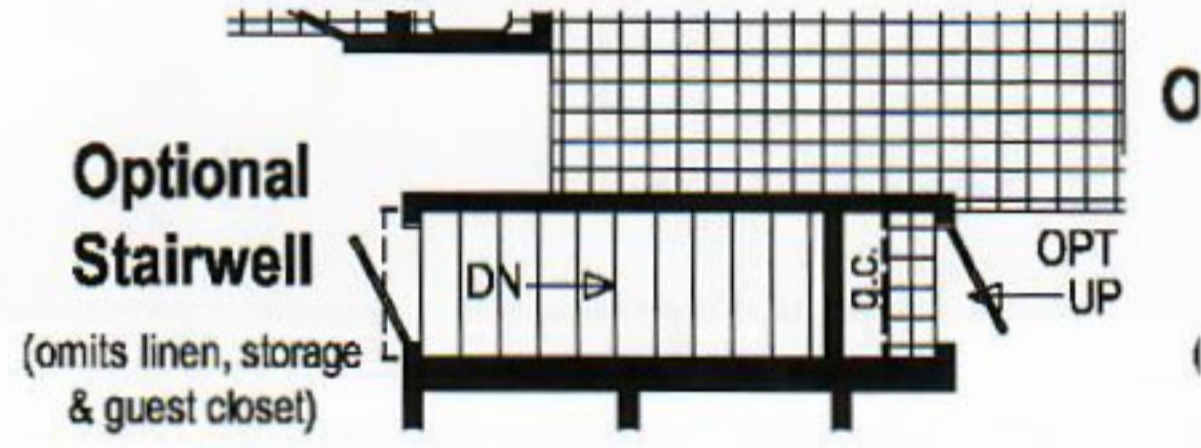

**Options Pictured:**

- 7/12 Roof
- 27'-4" Twin Peak Dormer
- 10' Dormer with Box Bay #52
- 4-Lite Classic Oak Front Door
- Shake Siding Accent
- Clay Package

Visit our website for more photos of this home.  
[www.commodore-indiana.com](http://www.commodore-indiana.com)

**Opt. Double Refrigerator or Opt. Freezer/Ref. Combo**  
 (frz./ref. combo only with flat ceiling)

**Optional Chef's Signature Hood**  
 (only with flat ceiling)

**Curb Side Exterior Options**