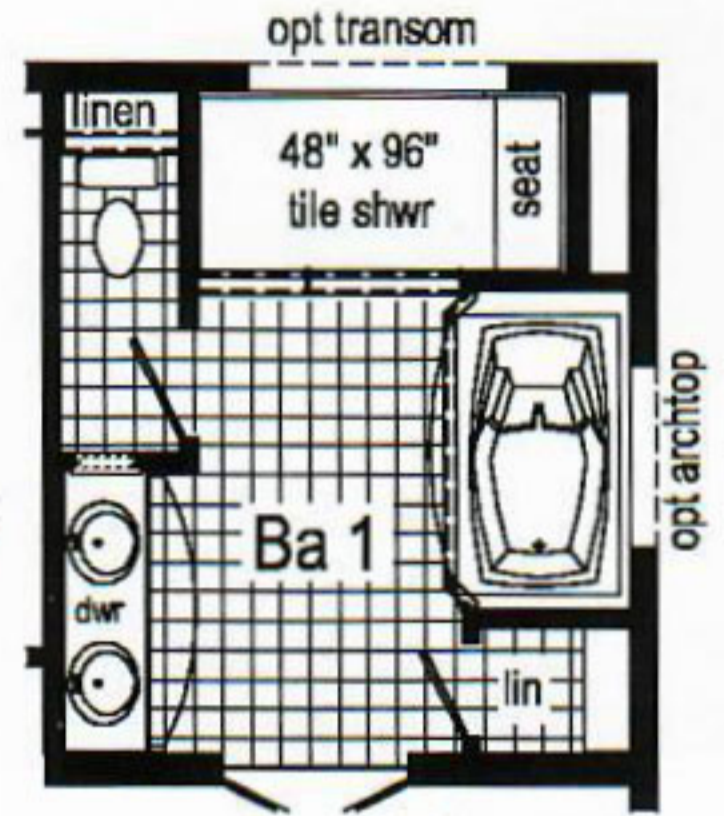

**Options Pictured:**

- 7/12 Roof
- 27'-4" Twin Peak Dormer
- 10' Dormer with Box Bay #52
- 4-Lite Classic Oak Front Door
- Shake Siding Accent
- Clay Package

Visit our website for more photos of this home.  
[www.commodore-indiana.com](http://www.commodore-indiana.com)

**Opt. Double Refrigerator or Opt. Freezer/Ref. Combo**  
 (frz./ref. combo only with flat ceiling)

**Optional Chef's Signature Hood**  
 (only with flat ceiling)

**Curb Side Exterior Options**