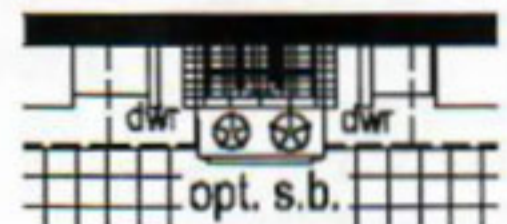

**Options Pictured:**

- 7/12 Roof
- 27'-4" Twin Peak Dormer with Bumpout
- 10' Dormer with Box Bay #52
- Round Top Front Door
- Shake Siding Accent

**Optional Chef's Signature Hood**  
(only with flat ceiling)