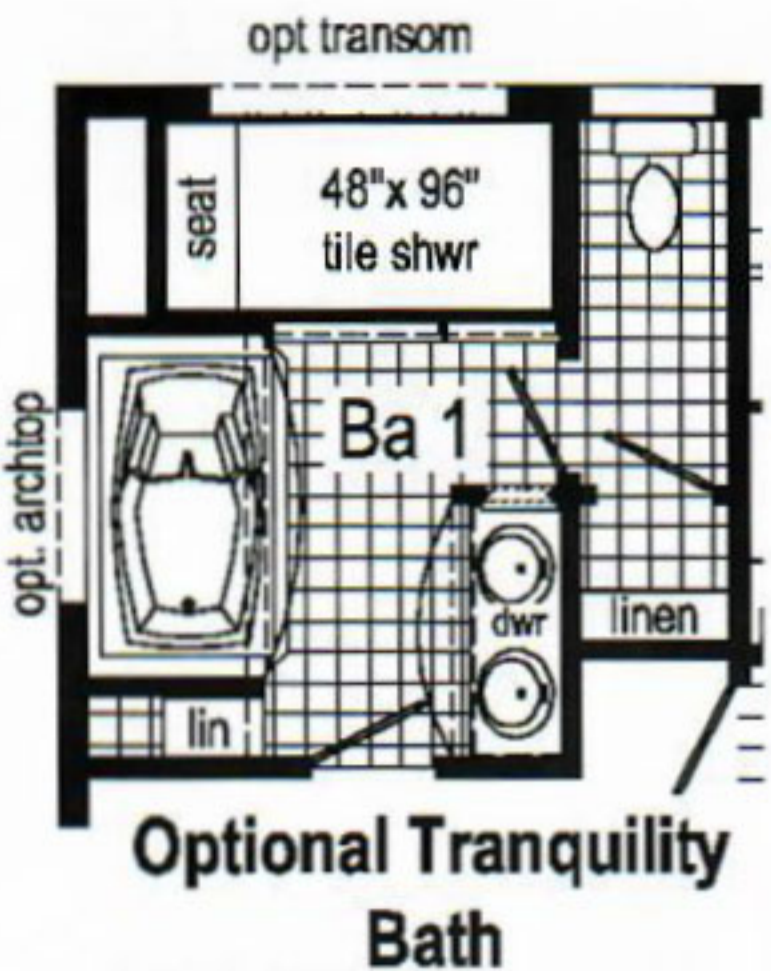

**Options Pictured:**

- 7/12 Roof
- 27'-4" Twin Peak Dormer with Bumpout
- 10' Dormer with Box Bay #52
- Round Top Front Door
- Shake Siding Accent

**Optional Chef's Signature Hood**  
(only with flat ceiling)

**Opt Double Refrigerator or Opt Freezer/Ref. Combo**  
(frz/ref. combo only with flat ceiling)

**Optional Stairwell**  
(omits broom clo)

**Optional Tranquility Bath**

R = Std. 12" staggered cabinet

**Curb Side Exterior Options**