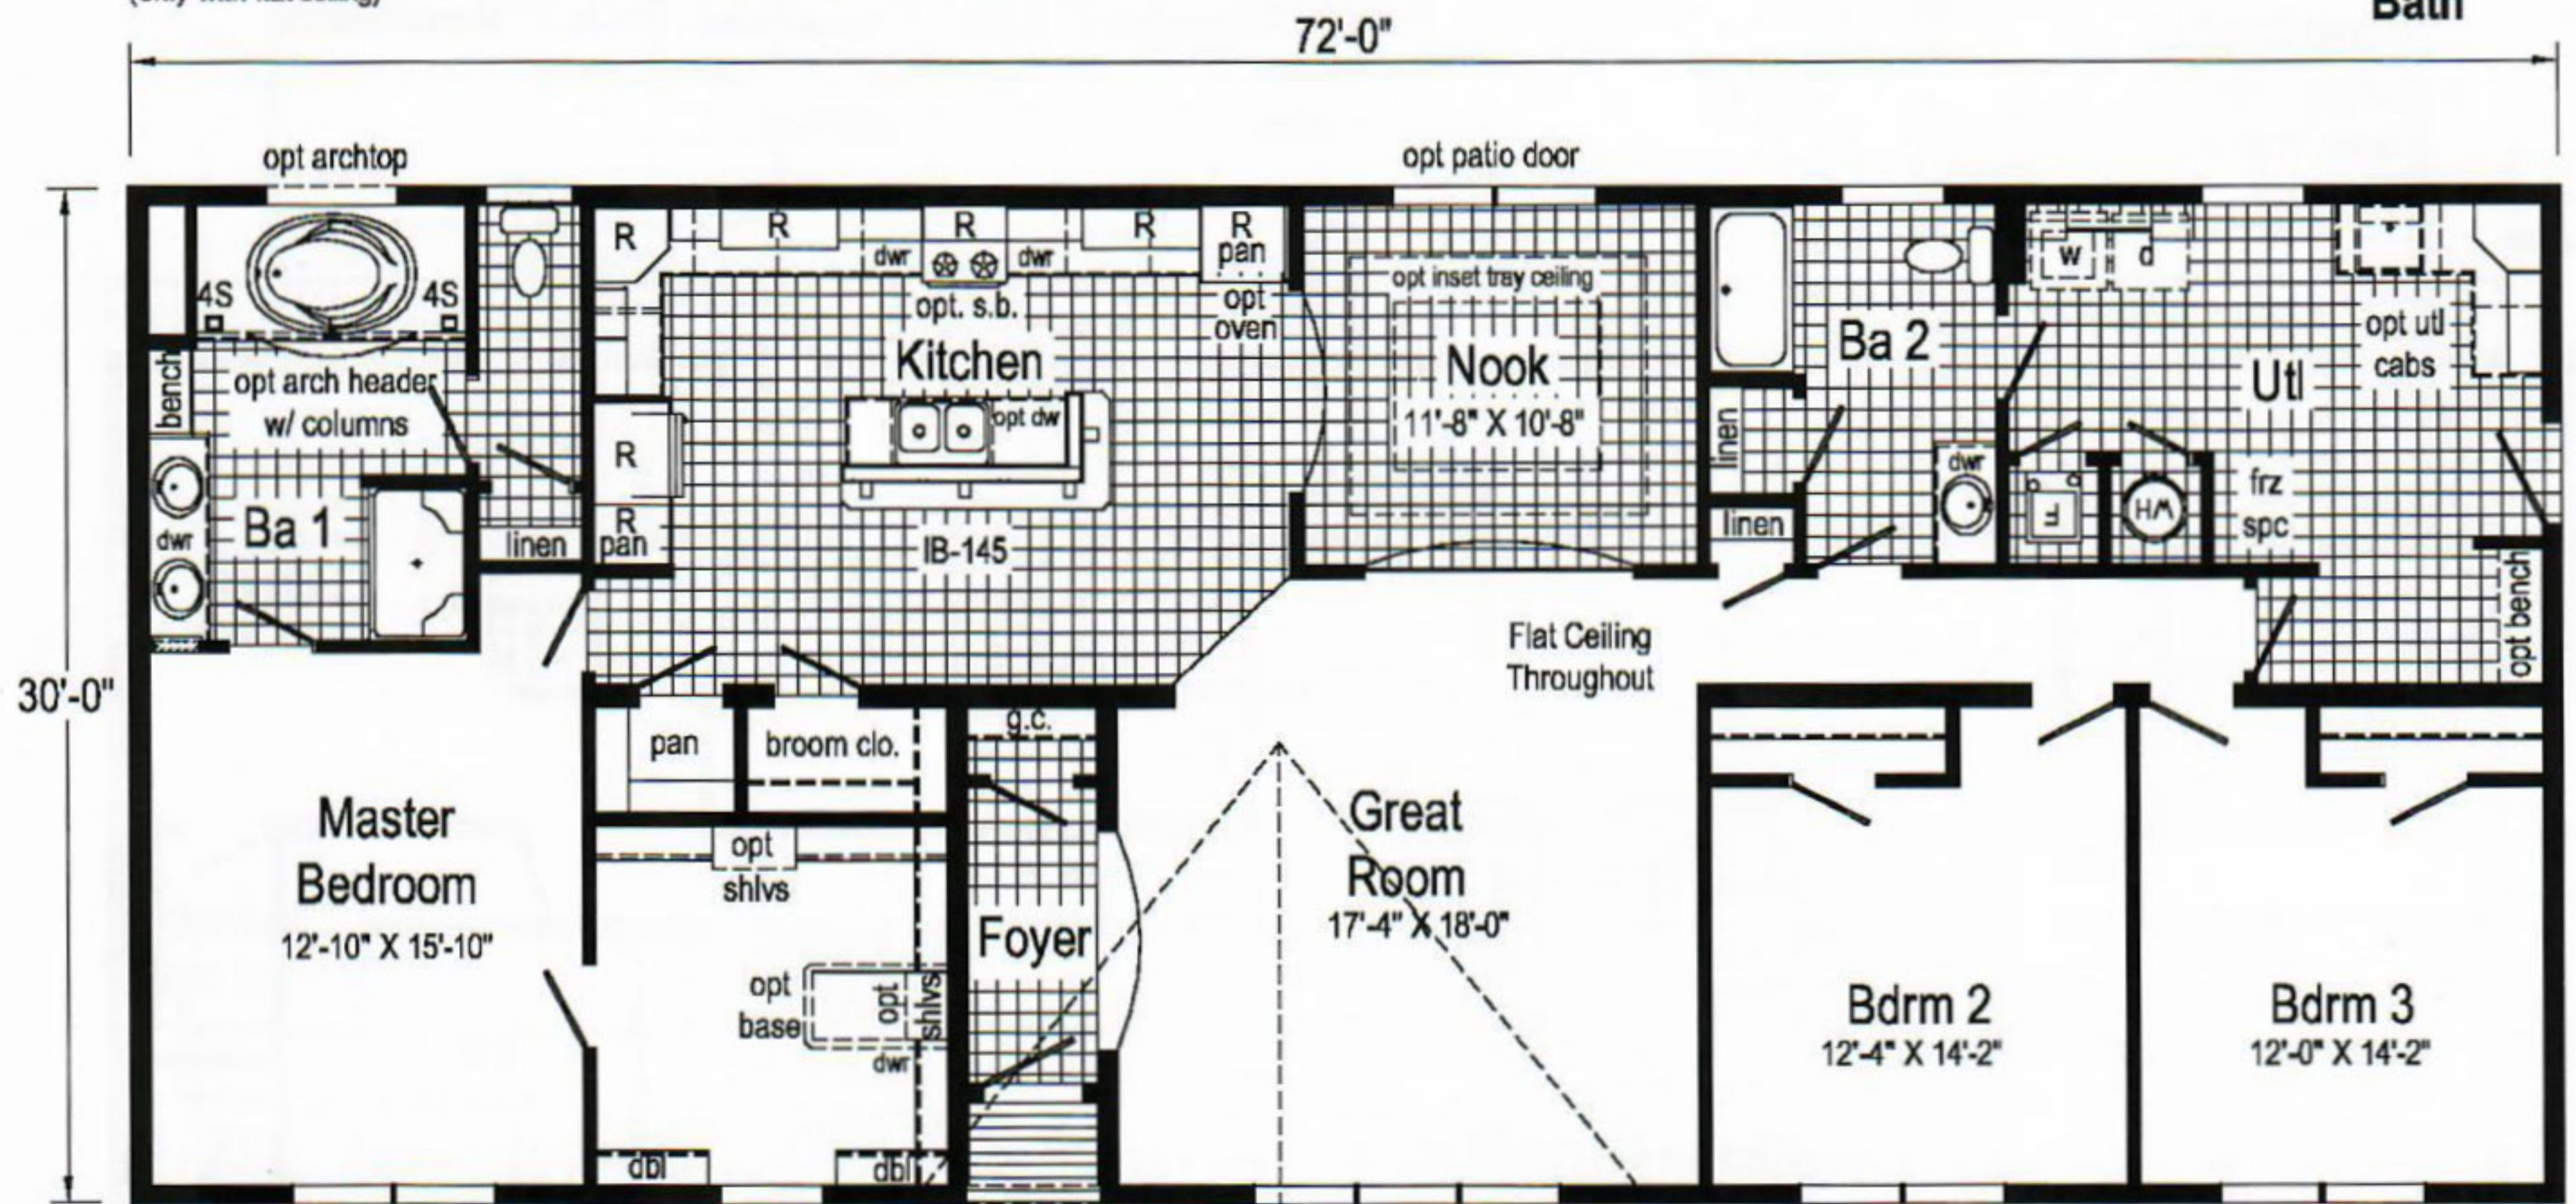

**Options Pictured:**

- 7/12 Roof
- 27'-4" Twin Peak Dormer with Bumpout
- 10' Dormer with Box Bay #52
- Round Top Front Door
- Shake Siding Accent

**Optional Chef's Signature Hood**  
(only with flat ceiling)

**Opt Double Refrigerator or Opt Freezer/Ref. Combo**  
(frz/ref. combo only with flat ceiling)

**Optional Stairwell**  
(omits broom clo)

**Optional Tranquility Bath**

R = Std. 12" staggered cabinet

**Curb Side Exterior Options**