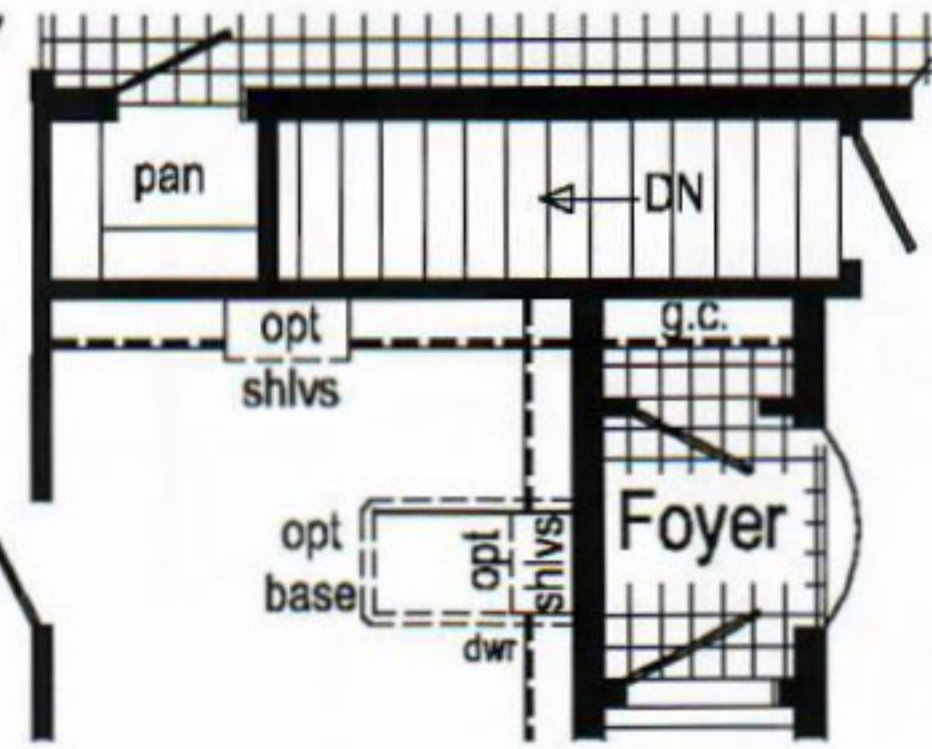

**Options Pictured:**

- 7/12 Roof
- 27'-4" Twin Peak Dormer with Bumpout
- 10' Dormer with Box Bay #52
- Round Top Front Door
- Shake Siding Accent

**Optional Chef's Signature Hood**  
(only with flat ceiling)

**Opt Double Refrigerator or Opt Freezer/Ref. Combo**  
(frz/ref. combo only with flat ceiling)

**Optional Stairwell**  
(omits broom clo)

**Optional Tranquility Bath**

R = Std. 12" staggered cabinet

**Curb Side Exterior Options**