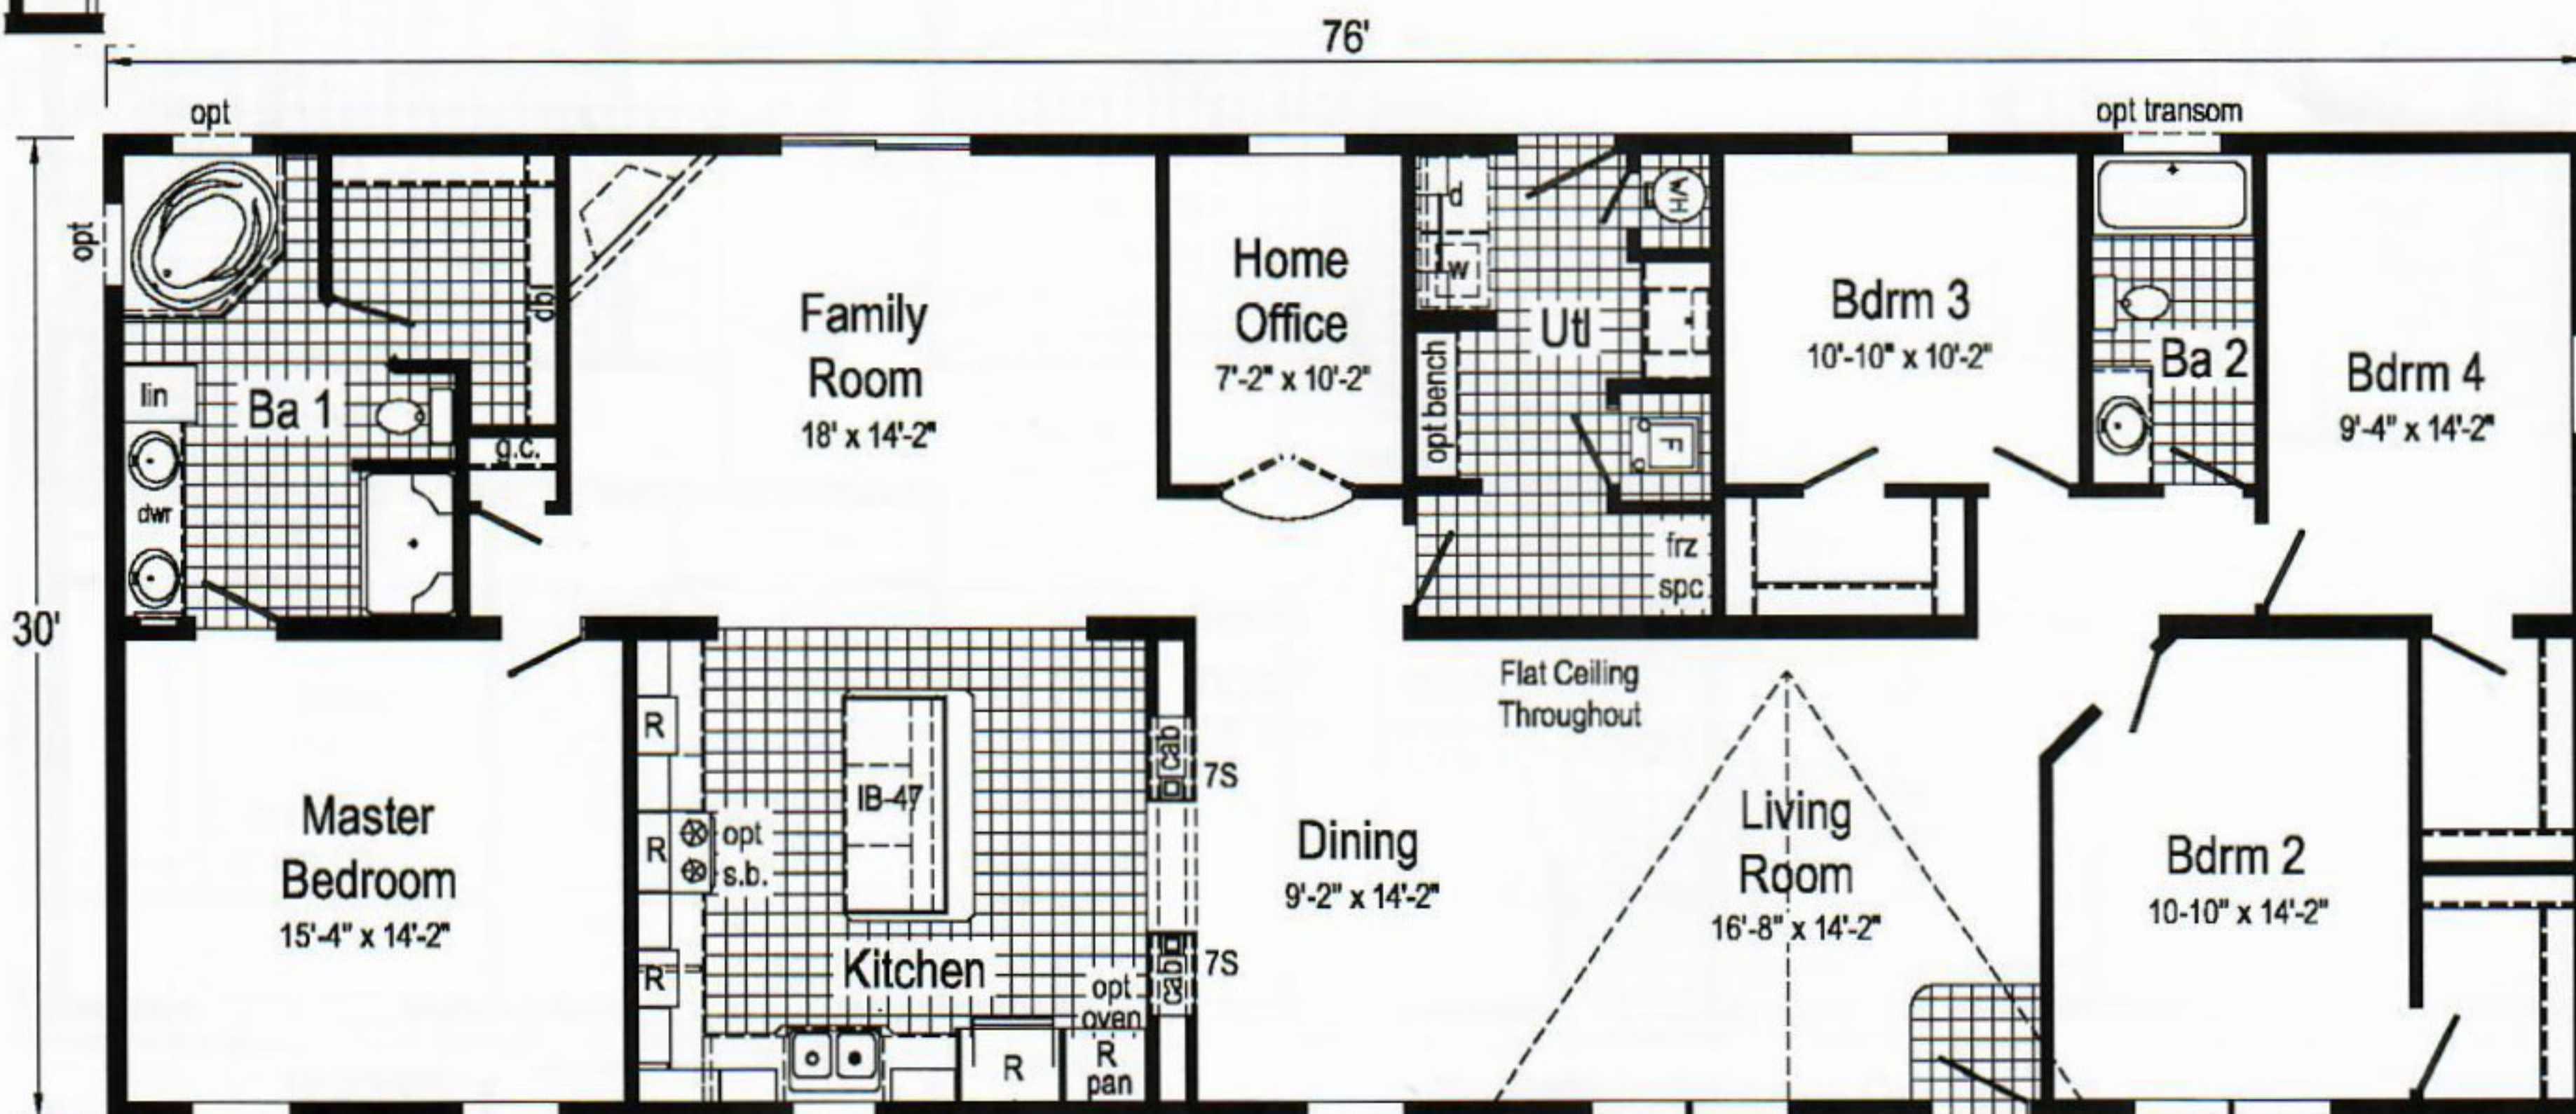

Options Pictured:

- 4-Lite Classic Oak Front Door
- Vertical Siding
- Picture Window
- Window Lineals
- Shake Siding Accent
- Clay Package

Visit our website for more photos of this home.

www.commodore-indiana.com

Optional Chef's Signature Hood
(only with flat ceiling)

Stairwell
(omits frz spc)

Opt. 48" Tile Shower w/ Seat

Opt. Corner Shower

Optional Tranquility Shower

R = Std 12" staggered cabinets,
N/A with opt. cathedral ceiling