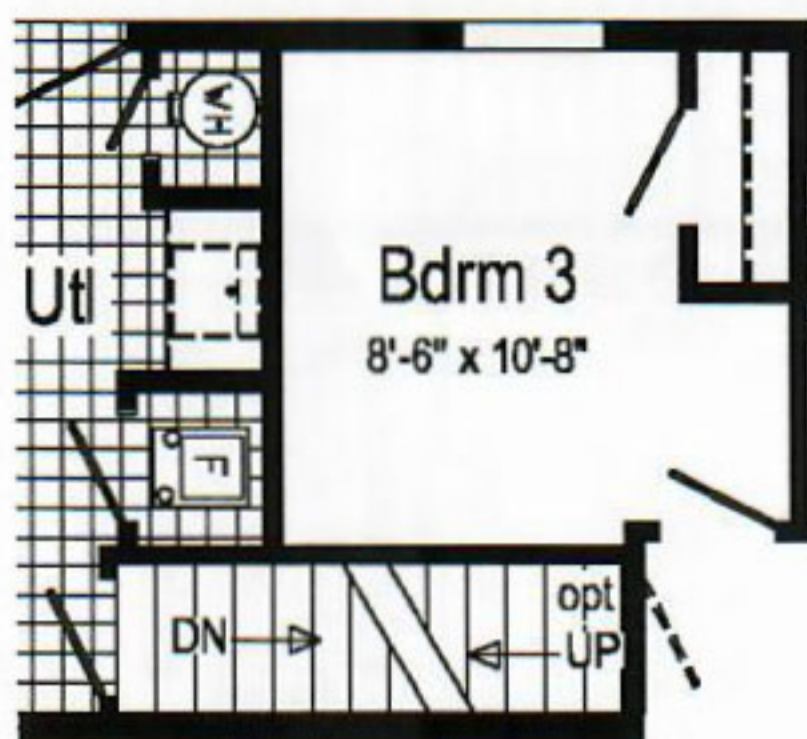

Options Pictured:

- 4-Lite Classic Oak Front Door
- Vertical Siding
- Picture Window
- Window Lineals
- Shake Siding Accent
- Clay Package

Visit our website for more photos of this home.

www.commodore-indiana.com

Optional Chef's Signature Hood
(only with flat ceiling)

Stairwell
(omits frz spc)

Opt. 48" Tile Shower w/ Seat

Opt. Corner Shower

Optional Tranquility Shower

R = Std 12" staggered cabinets,
N/A with opt. cathedral ceiling