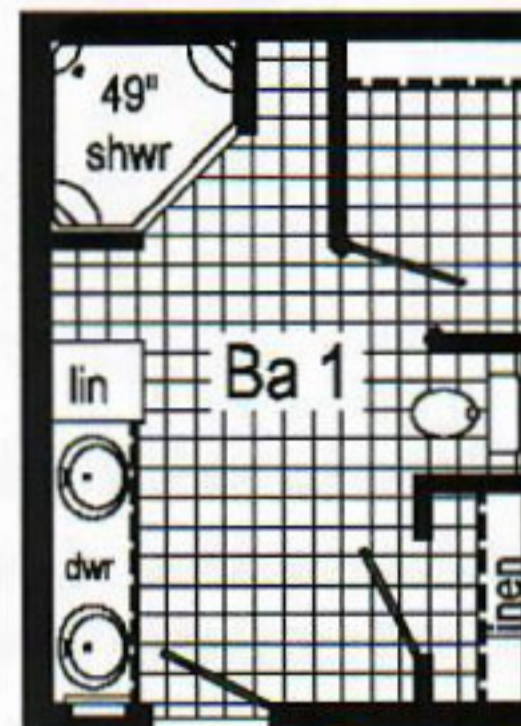

Options Pictured:

- 4-Lite Classic Oak Front Door
- Vertical Siding
- Picture Window
- Window Lineals
- Shake Siding Accent
- Clay Package

Visit our website for more photos of this home.

www.commodore-indiana.com

Optional Chef's Signature Hood
(only with flat ceiling)

Stairwell
(omits frz spc)

Opt. 48" Tile Shower w/ Seat

Opt. Corner Shower

Optional Tranquility Shower

R = Std 12" staggered cabinets,
N/A with opt. cathedral ceiling