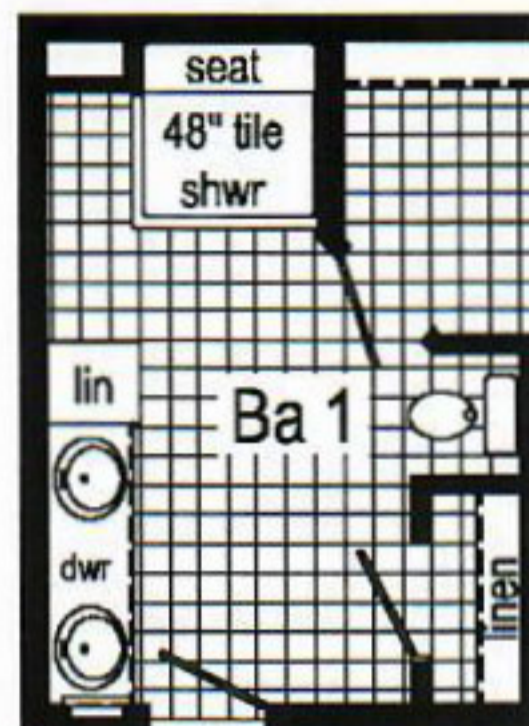

Options Pictured:

- 4-Lite Classic Oak Front Door
- Vertical Siding
- Picture Window
- Window Lineals
- Shake Siding Accent
- Clay Package

Visit our website for more photos of this home.

www.commodore-indiana.com

Optional Chef's Signature Hood
(only with flat ceiling)

Stairwell
(omits frz spc)

Opt. 48" Tile Shower w/ Seat

Opt. Corner Shower

Optional Tranquility Shower

R = Std 12" staggered cabinets,
N/A with opt. cathedral ceiling