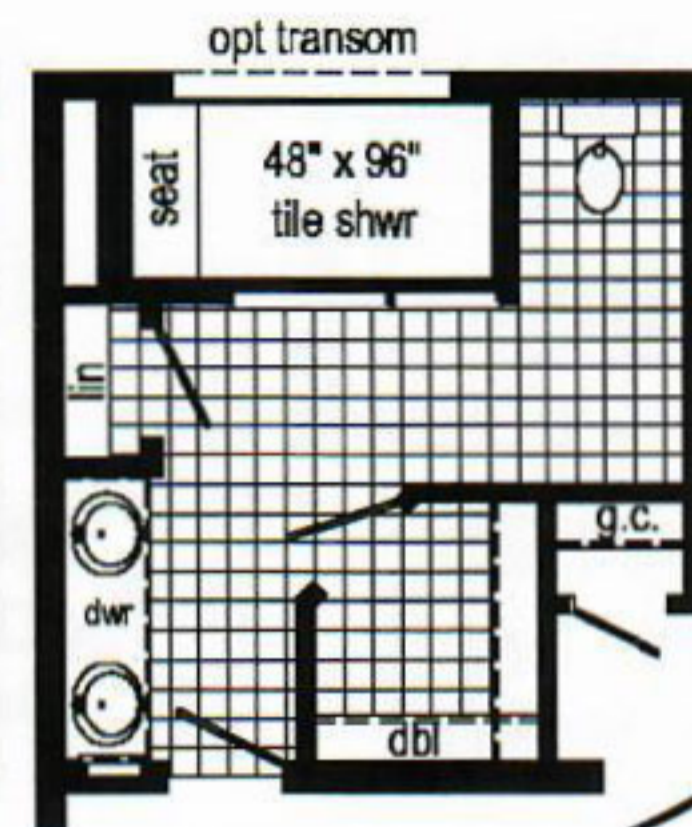

Optional Chef's Signature Hood
(only with flat ceiling)

Stairwell
(omits frz spc)

Opt. 48" Tile Shower w/ Seat

Opt. Corner Shower

Optional Tranquility Shower

R = Std 12" staggered cabinets,
N/A with opt. cathedral ceiling