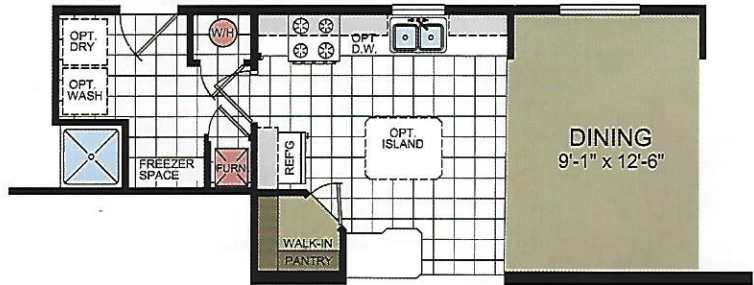

BRIARWOOD

MODEL 256
 26'-8" x 56'
 3 bed-2 bath
 1493 sq. ft.

Shown with Optional Exterior and Site-built Porch by Others

OPTIONAL MASTER BATH WITH REAR ENTRY

OPTIONAL KITCHEN AND DINING AREA