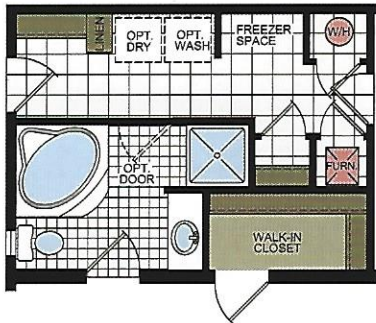

BRIARWOOD

MODEL 256
 26'-8" x 56'
 3 bed-2 bath
 1493 sq. ft.

Shown with Optional Exterior and Site-built Porch by Others

OPTIONAL MASTER BATH WITH REAR ENTRY

OPTIONAL KITCHEN AND DINING AREA