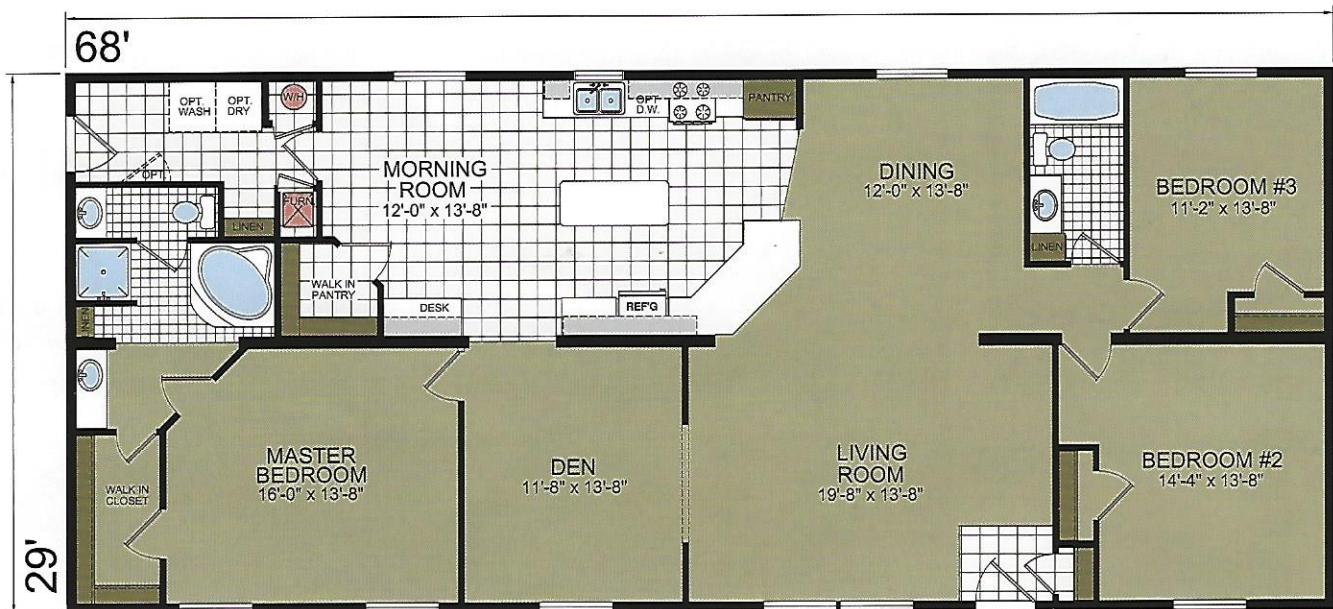

# DURANGO

MODEL 283

29' x 68'

3 bed-2 bath

1972 sq. ft.

Shown with Optional Elevation, Site-built Porch and Garage by Others

OPT. BEDROOM