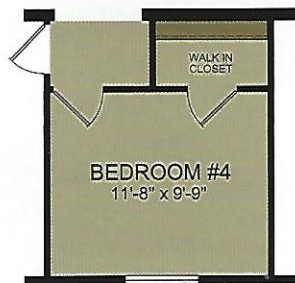

# DURANGO

MODEL 283

29' x 68'

3 bed-2 bath

1972 sq. ft.

Shown with Optional Elevation, Site-built Porch and Garage by Others

OPT. BEDROOM