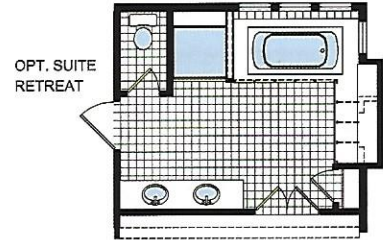

# MONTANA

MODEL 353  
29' x 76'  
3 bed-2 bath  
2204 sq.ft.

76'-0"

29'-0"