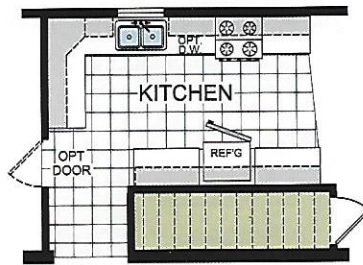

LAKESIDE

MODEL 430
 26'-8" x 76'
 4 bed - 2.5 bath
 2027 sq. ft.

Shown with Optional Exterior and Site-built Porch by Others

OPT. BASEMENT ENTRY