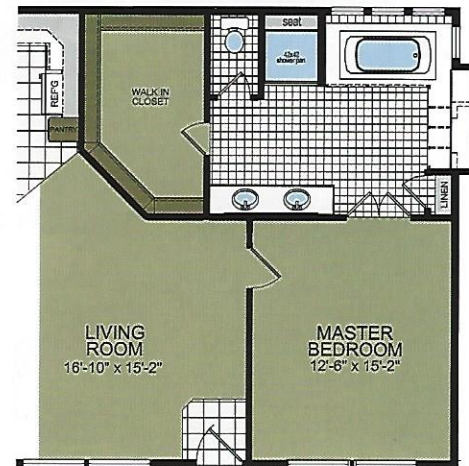

# REGENCY

MODEL 834

29' x 76'

4 bed - 3 bath

2204 sq. ft.

Shown with Optional Exterior

OPT. SUITE RETREAT