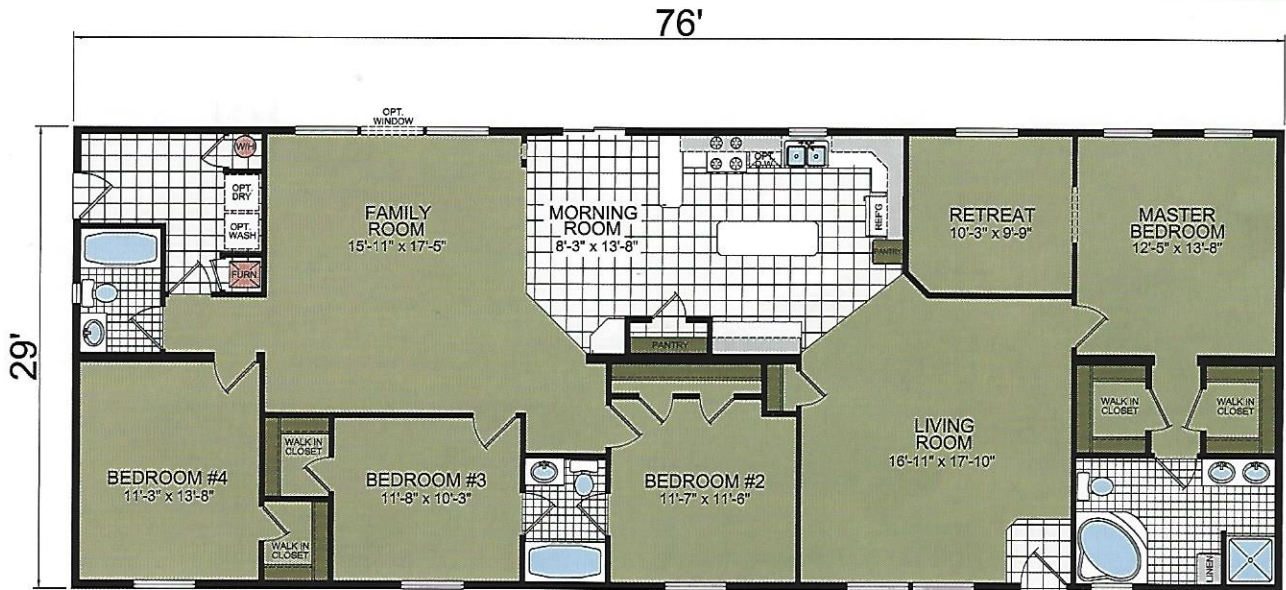

# REGENCY

MODEL 834

29' x 76'

4 bed - 3 bath

2204 sq. ft.

Shown with Optional Exterior

OPT. SUITE RETREAT