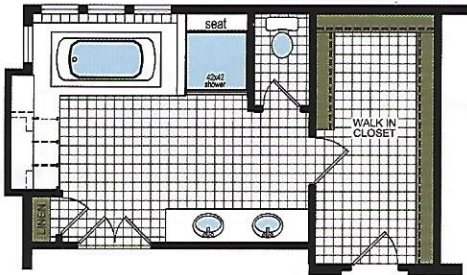

ALPINE

MODEL 853
29' x 70'
3 bed-2 bath
2030 sq.ft.

Shown with Optional Exterior

OPT. SUITE RETREAT