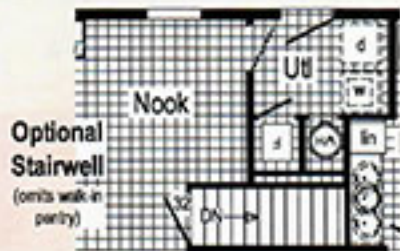

3W106A

Approx. 1280 sq. ft.

Optional
Double
Lav Base

Optional
Glamour
Bath
(omits liner)

Optional
Stairwell
(omits walk-in
pantry)

R = Std. 30/36 staggered overhead