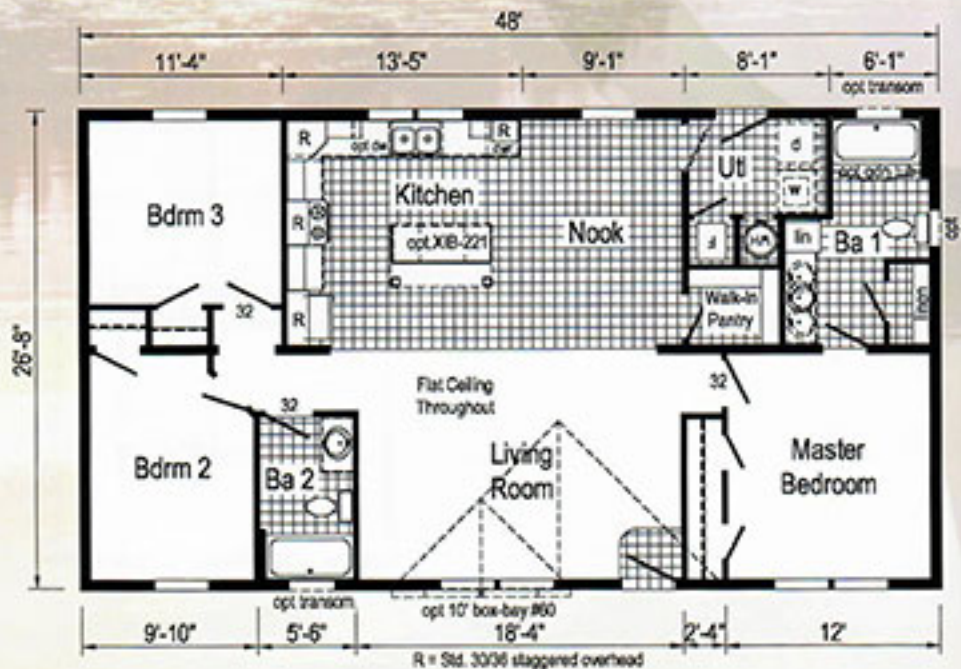

3W106A

Approx. 1280 sq. ft.

Optional
Double
Lav Base

Optional
Glamour
Bath
(omits liner)

Optional
Stairwell
(omits walk-in
pantry)

R = Std. 30/36 staggered overhead