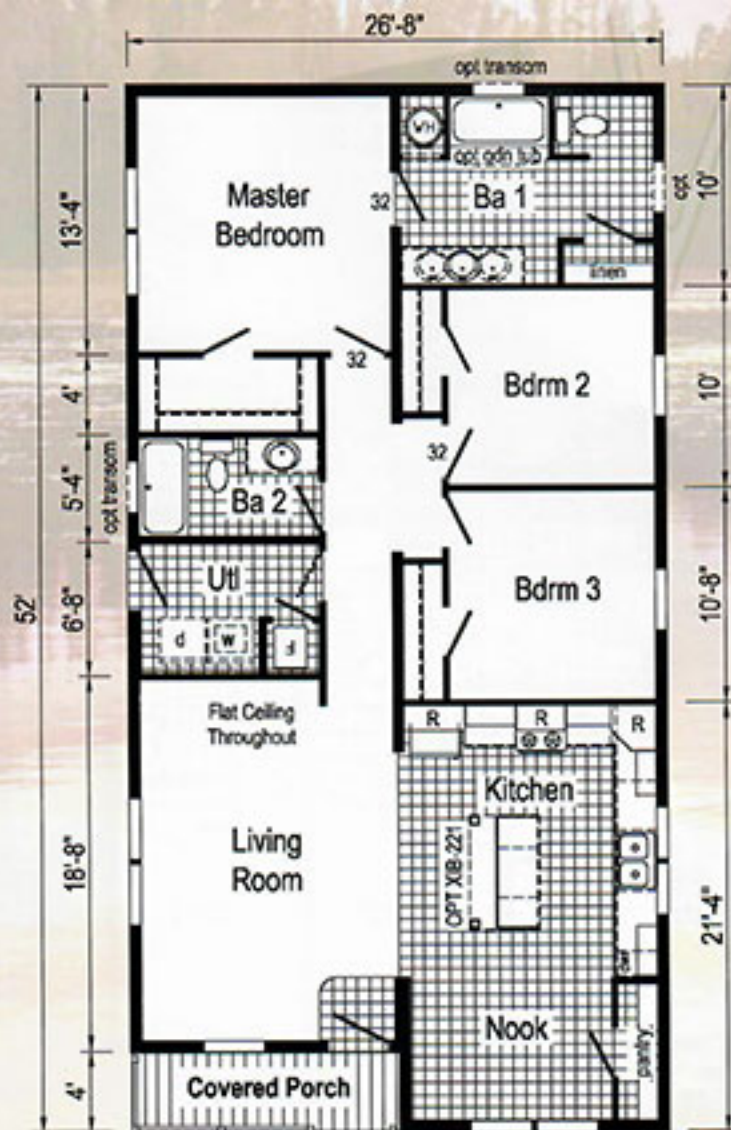

3W112A

Approx. 1333 sq. ft.

Optional
Glamour
Bath
(omits linen)

Optional
Stairwell

 = Hitch end of home and box label

R = Sid. 30/36 staggered overhead