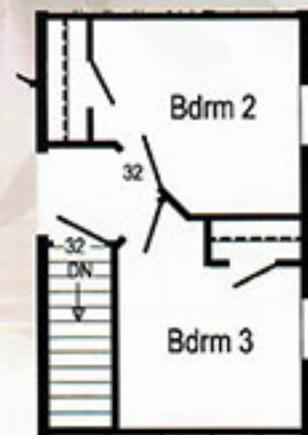

3W112A

Approx. 1333 sq. ft.

Optional
Glamour
Bath
(omits linen)

Optional
Stairwell

 = Hitch end of home and box label

R = Sid. 30/36 staggered overhead