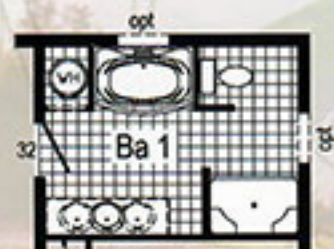

3W112A

Approx. 1333 sq. ft.

Optional
Glamour
Bath
(omits linen)

Optional
Stairwell

 = Hitch end of home and box label

R = Sid. 30/36 staggered overhead