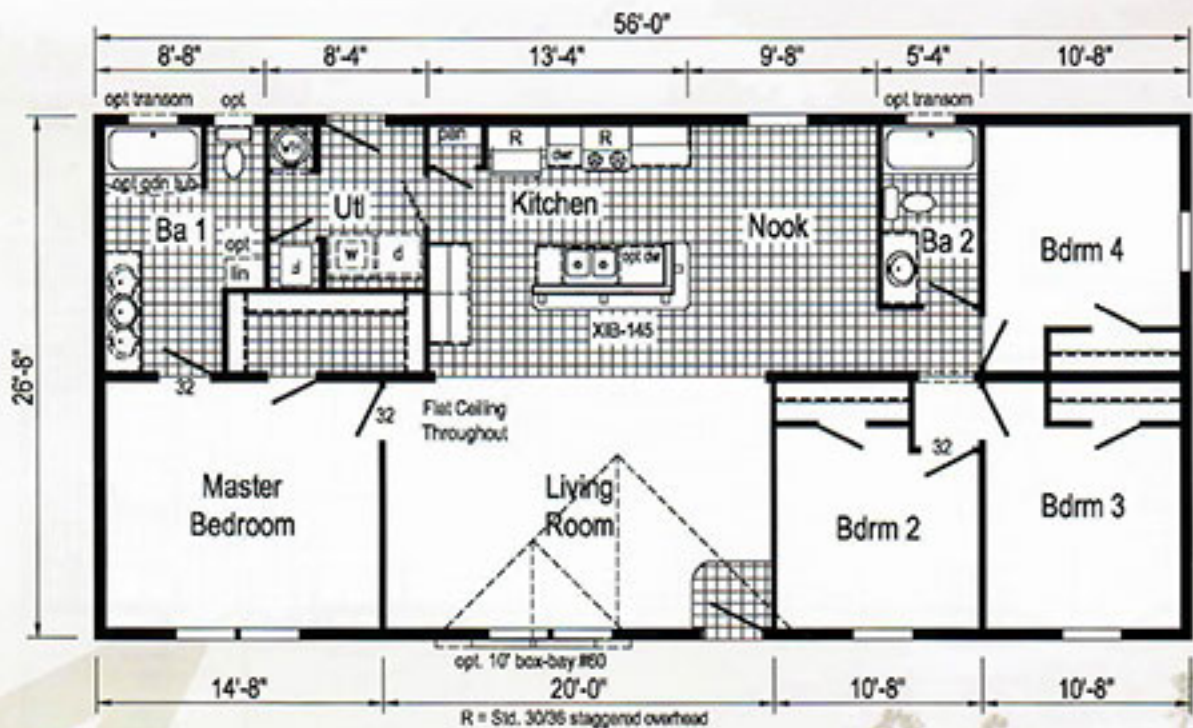

3W119A

Approx. 1493 sq. ft.

Optional Glamour Bath