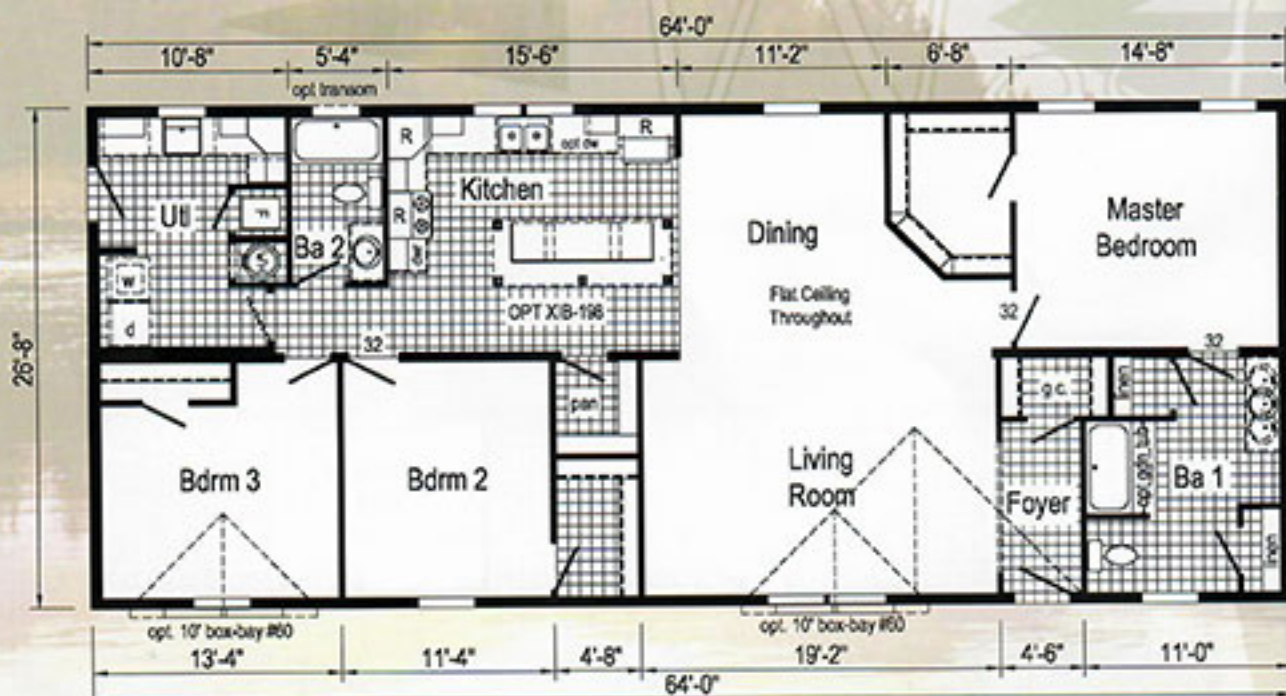

3W126A

Approx. 1707 sq. ft.

R = Std. 30/36 staggered overhead

Optional
4'x6' Walk-In
Tile Shower

Optional
Glamour
Bath

Optional
Stairwell