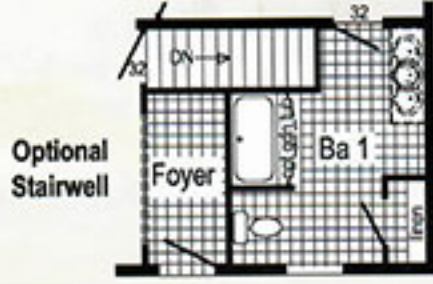

3W126A

Approx. 1707 sq. ft.

R = Std. 30/36 staggered overhead

Optional
4'x6' Walk-In
Tile Shower

Optional
Glamour
Bath

Optional
Stairwell