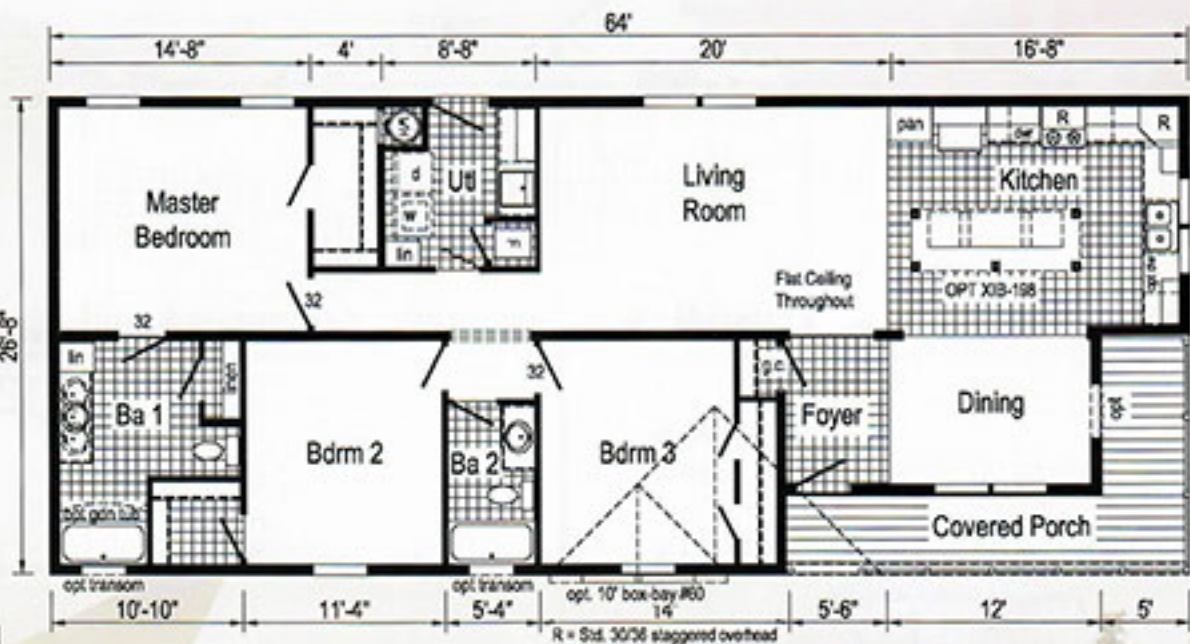

3W127A

Approx. 1561 sq. ft.

Optional Glamour Bath

Optional 4'x6' Walk-In Tile Shower

R = Std. 30/36 staggered overhead

Optional Stairwell