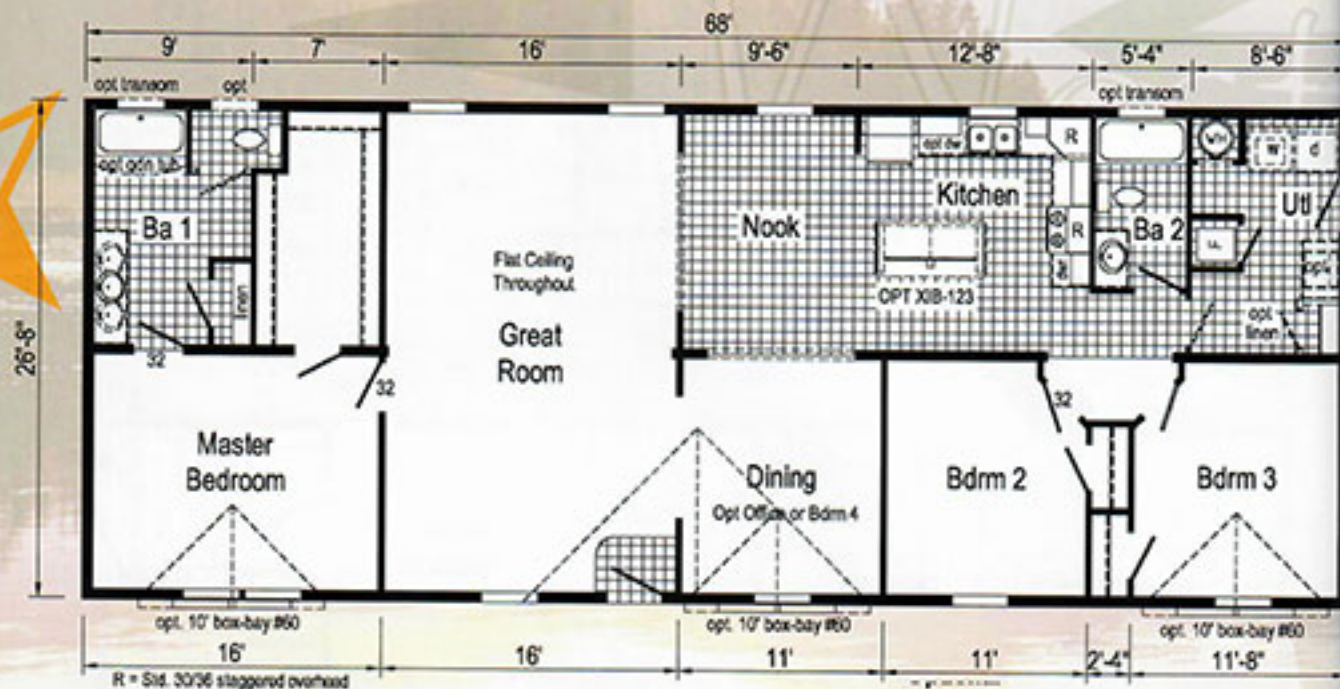

3W130A

Approx. 1813 sq. ft.

Optional
Glamour
BathOptional
4'x6' Walk-In
Tile Shower