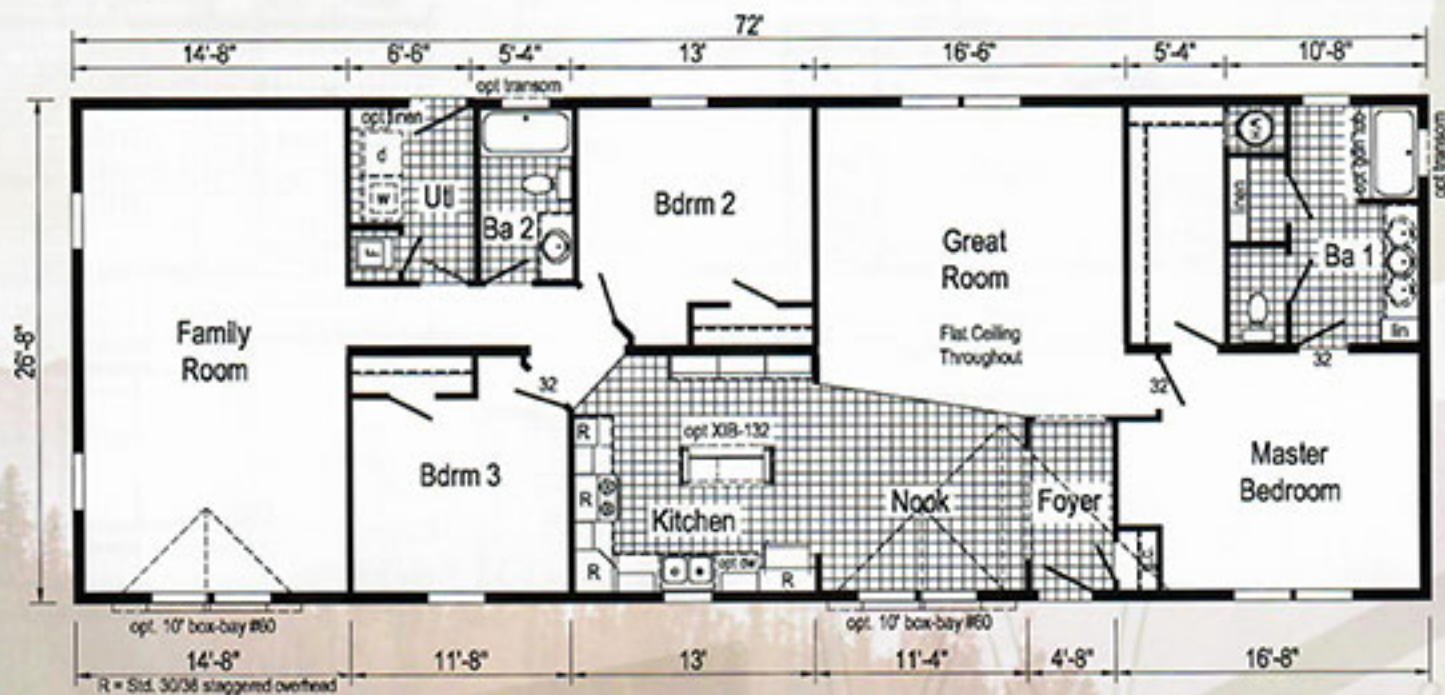

# 3W133A

Approx. 1920 sq. ft.

Optional  
4' x 6' Walk-In  
Tile Shower