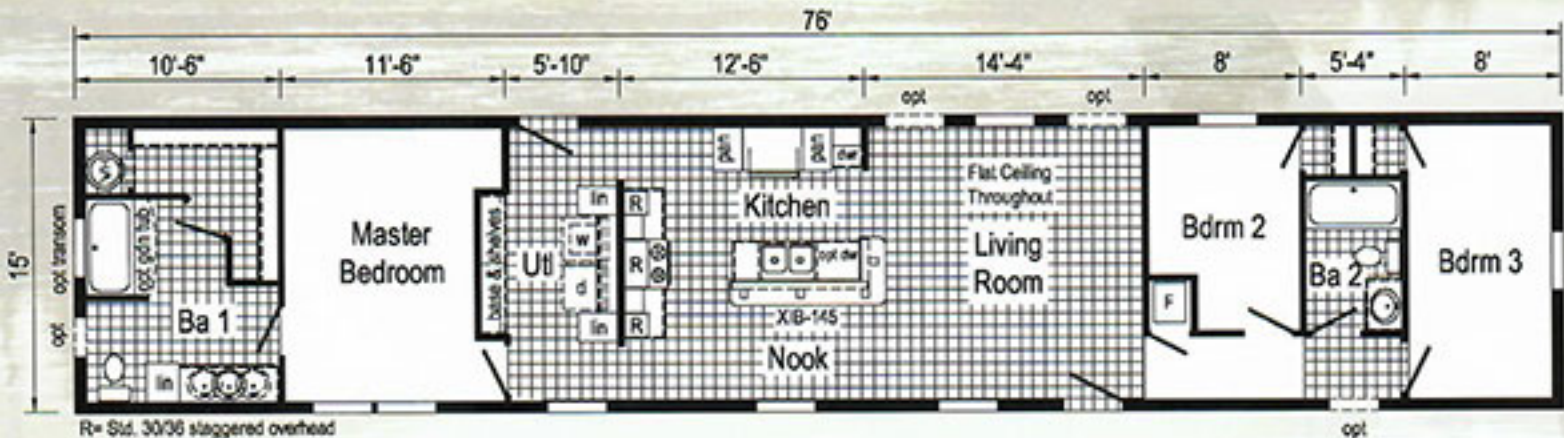

2W104A

Approx. 1140 sq. ft.

Optional
Glamour
Bath

Optional
4' x 6' Walk-In
Tile Shower