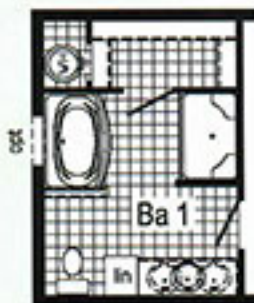

2W104A

Approx. 1140 sq. ft.

Optional
Glamour
Bath

Optional
4' x 6' Walk-In
Tile Shower