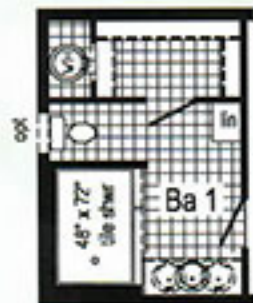

2W104A

Approx. 1140 sq. ft.

Optional
Glamour
Bath

Optional
4' x 6' Walk-In
Tile Shower