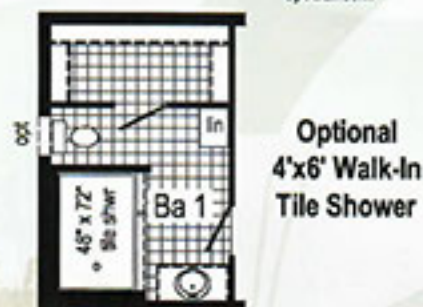

2W107A

Approx. 1140 sq. ft.

Opt. transom window(s) available with opt. flat ceiling only.

opt transom

Optional Glamour Bath

Optional 4'x6' Walk-In Tile Shower