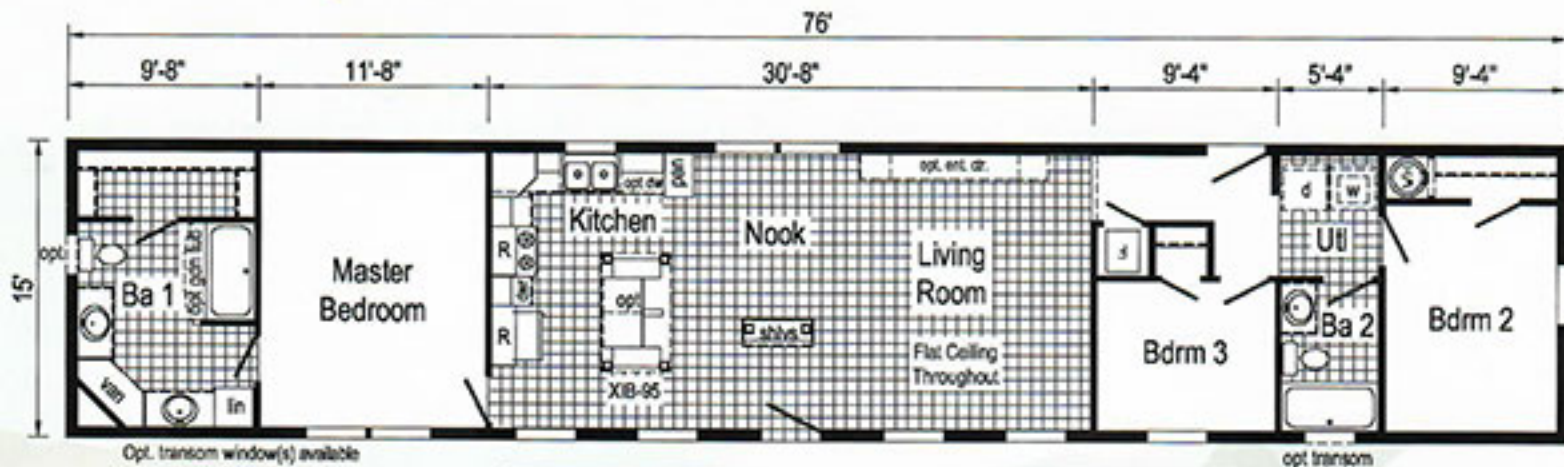

2W107A

Approx. 1140 sq. ft.

Opt. transom window(s) available with opt. flat ceiling only.

opt transom

Optional Glamour Bath

Optional 4'x6' Walk-In Tile Shower