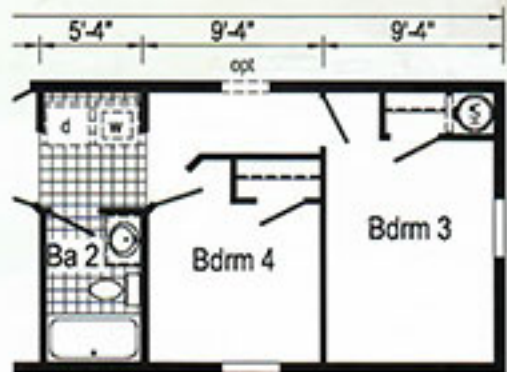

**Optional
Bedroom 4**
(Replaces Den)

2W116A
Approx. 1140 sq. ft.