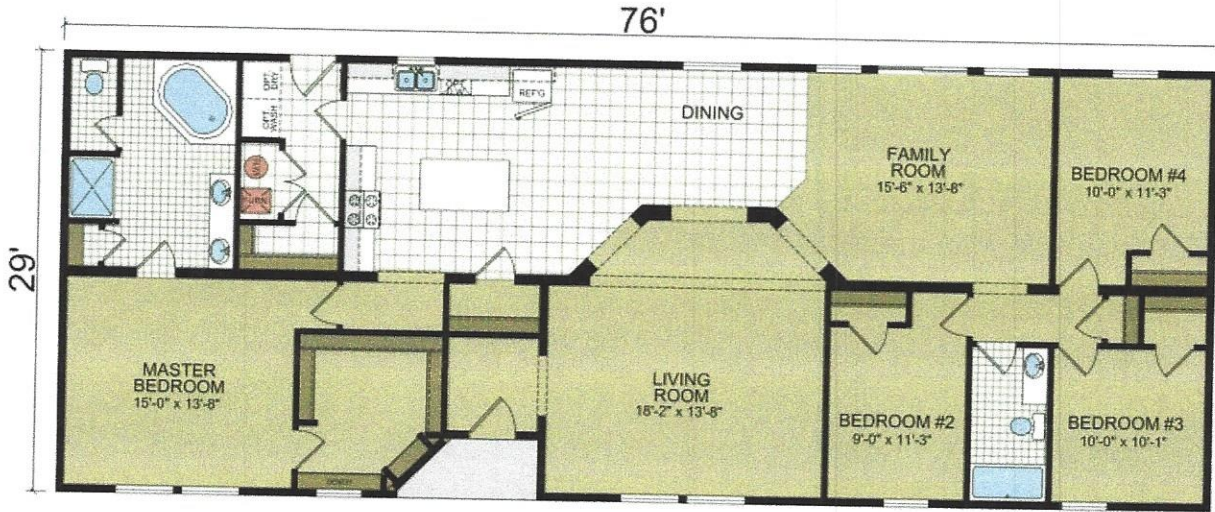

# Elevation

*Shown with optional elevation*

# York Built Y80

2204 Square Feet, 4 Bedrooms, 2 Bathrooms, Multi-Section

This modular home is built to state building codes.

## Floor Plan

OPTIONS

2