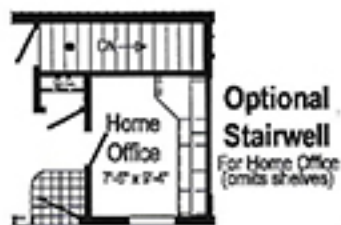

Arlington IV (168A)

2868 - Approx 1859 Sq. Ft.

Optional Attic Stairs
For Home Office or Opt Bdrm 4
(omits g.c. & shelves)