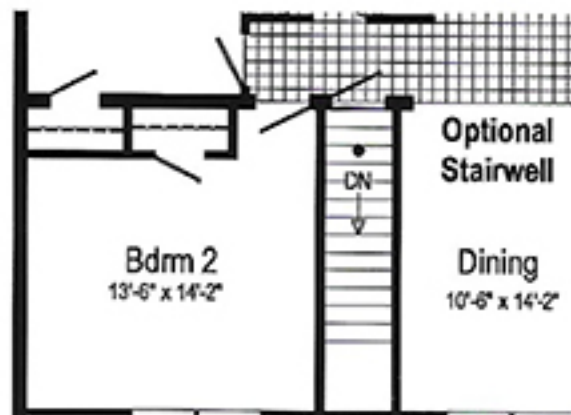

Bradley (459A)

3264 - Approx 1920 Sq. Ft.

Optional Chef's Signature Hood
(only with flat ceiling)

64'

Opt Attic Stairs

Optional 4' X 6' Walk-In Tile Shower

Curb Side Exterior Options