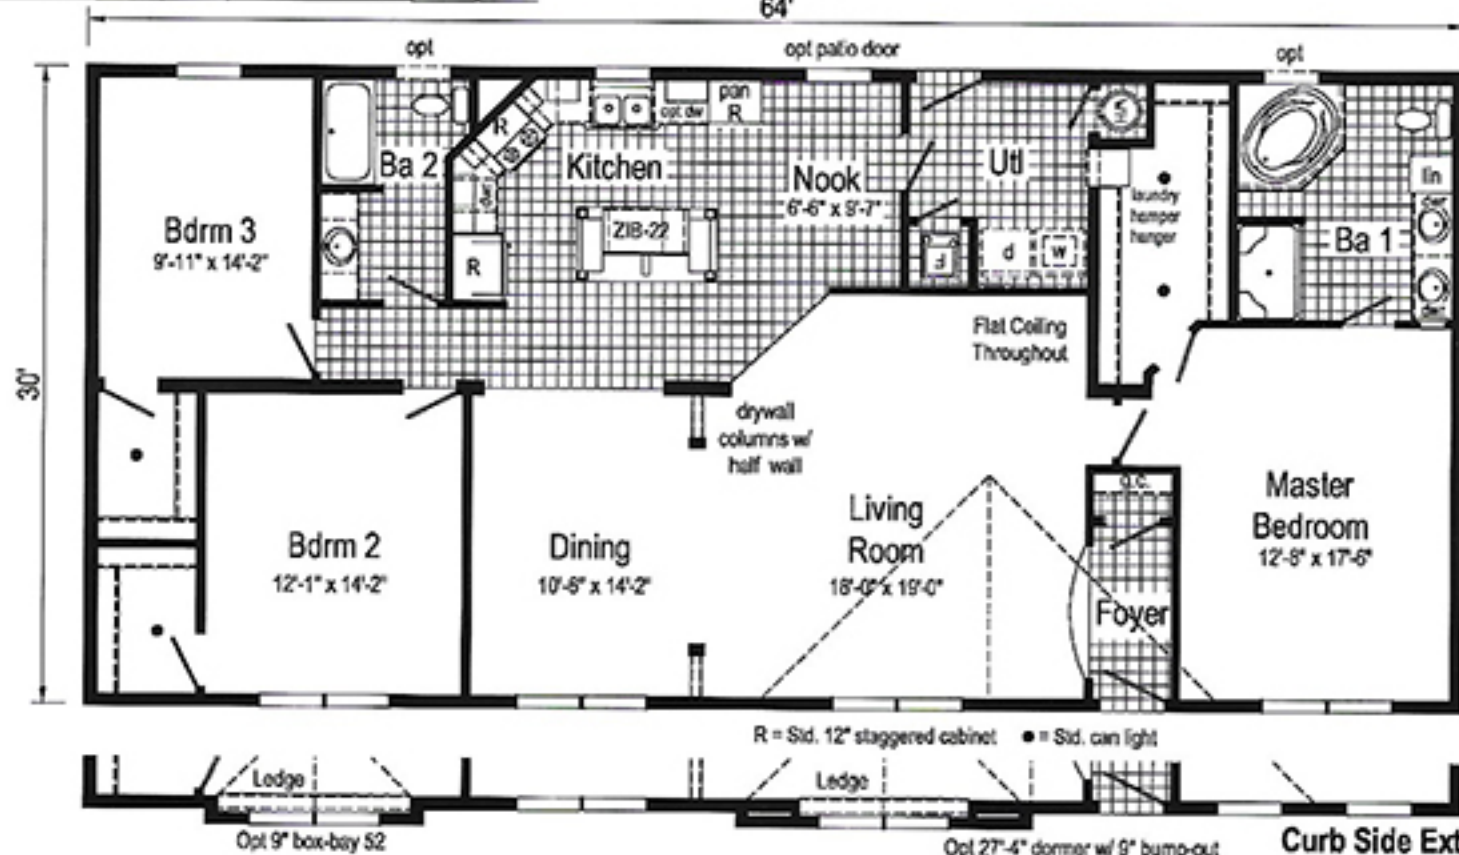

Bradley (459A)

3264 - Approx 1920 Sq. Ft.

Optional Chef's Signature Hood
(only with flat ceiling)

64'

Opt Attic Stairs

Optional 4' X 6' Walk-In Tile Shower

Curb Side Exterior Options