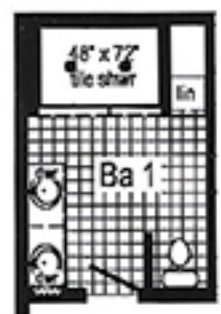

Options Pictured:

- 7/12 Roof
- Round Top Front Door
Discontinued - See
Page 4 for Selections
- 27'-4" Twin Peak
Dormer
- 10' Dormer
- Shake Siding Accent
- Clay Package

Additional Options Built
On-Site by Others

Commflex

Model: 185A 2864

Square Feet: 1749

Bedrooms: 3

Bathrooms: 2

Opt. Corner Shower

Opt. 48" Tile Shower w/ Seat

Optional Stairwell

Opt Open Stairwell

Opt Attic Stairs

Optional 4'x6' Walk-In Tile Shower

Opt Garage by Others

opt 12" box-bay #38
● = Std. can light

Curb Side Exterior Options

opt 27'-4" dormer w/ 12" bump-out
R = Std 12" staggered overhead w/ flat ceiling,
N/A with opt. cathedral ceiling.