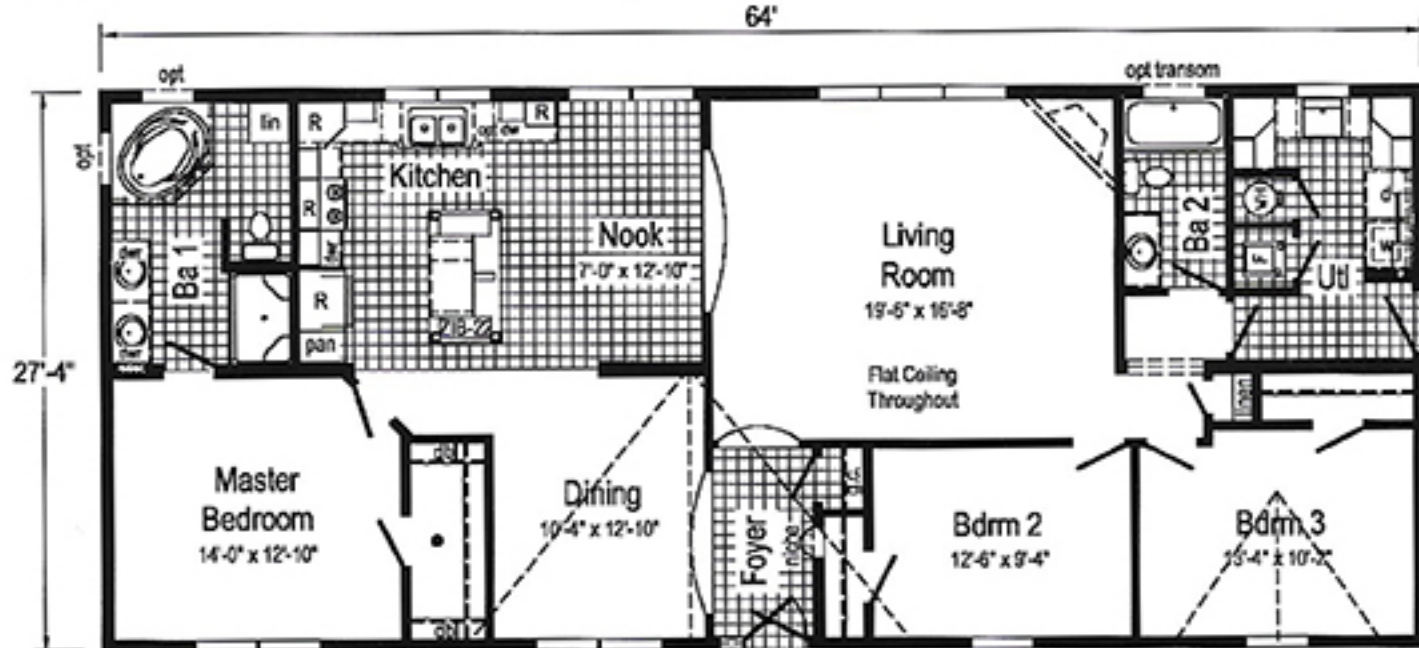

Options Pictured:

- 7/12 Roof
- Round Top Front Door
Discontinued - See
Page 4 for Selections
- 27'-4" Twin Peak
Dormer
- 10' Dormer
- Shake Siding Accent
- Clay Package

Additional Options Built
On-Site by Others

Commflex

Model: 185A 2864

Square Feet: 1749

Bedrooms: 3

Bathrooms: 2

Opt. Corner Shower

Opt. 48" Tile Shower w/ Seat

Optional Stairwell

Opt Open Stairwell

Opt Attic Stairs

Optional 4'x6' Walk-In Tile Shower

Opt Garage by Others

opt 12" box-bay #38
● = Std. can light

Curb Side Exterior Options

opt 27'-4" dormer w/ 12" bump-out
R = Std 12" staggered overhead w/ flat ceiling,
N/A with opt. cathedral ceiling.