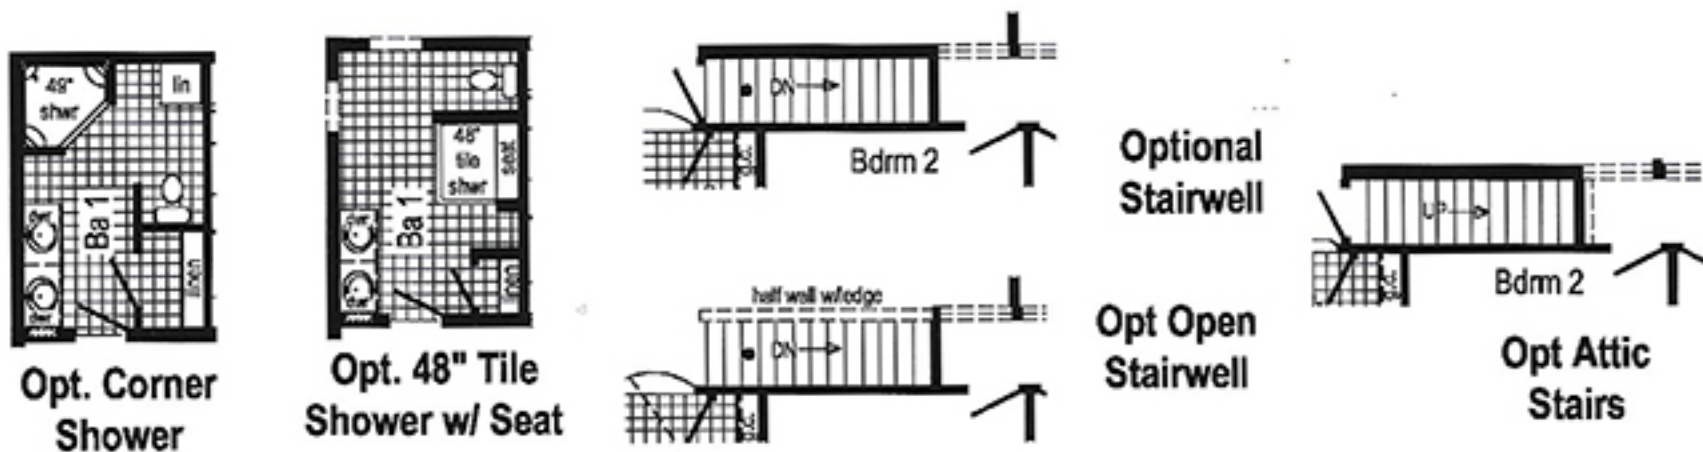

Options Pictured:

- 7/12 Roof
- Round Top Front Door
Discontinued - See
Page 4 for Selections
- 27'-4" Twin Peak
Dormer
- 10' Dormer
- Shake Siding Accent
- Clay Package

Additional Options Built
On-Site by Others

Commflex

Model: 185A 2864

Square Feet: 1749

Bedrooms: 3

Bathrooms: 2

Opt. Corner Shower

Opt. 48" Tile Shower w/ Seat

Optional Stairwell

Opt Open Stairwell

Opt Attic Stairs

Optional 4'x6' Walk-In Tile Shower

Opt Garage by Others

opt 12" box-bay #38
● = Std. can light

Curb Side Exterior Options

opt 27'-4" dormer w/ 12" bump-out
R = Std 12" staggered overhead w/ flat ceiling,
N/A with opt. cathedral ceiling.