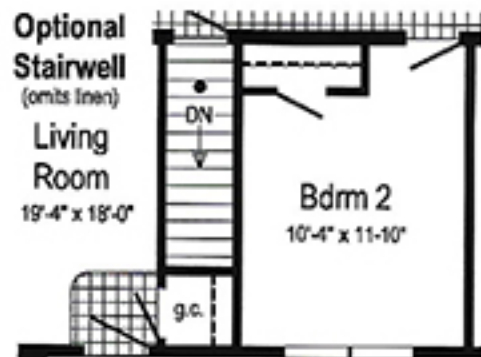

# Greenwood (432A)

3264 - Approx 1920 Sq. Ft.

opt transom  
**Optional Tranquility Shower**

**Optional Chef's Signature Hood**  
(only with flat ceiling)

**Optional Open Stairwell**  
(omits linen)

**Optional Attic Stairs**  
(omits g.c.)