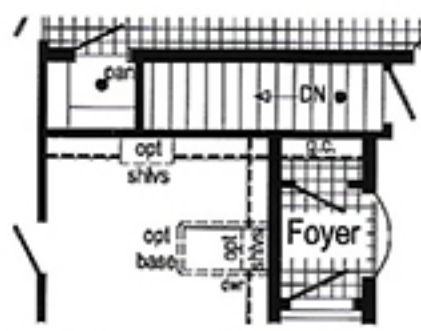

- Options Pictured:**
- 7/12 Roof
 - 27'-4" Twin Peak
Dormer with Bumpout
 - 10' Dormer with Box
Bay #52
 - Round Top Front Door
Discontinued - See
Page 4 for Selections
 - Shake Siding Accent

Additional Options Built
On-Site by Others

Princeton

Model: 452A 3272

Square Feet: 2148

Bedrooms: 3

Bathrooms: 2

● = Std. can light

R = Std. 12" staggered cabinet

**Optional
Stairwell**
(omits broom clo)

**Optional Chef's
Signature Hood**
(only with flat ceiling)

**Optional Tranquility
Bath**

Opt Freezer/Ref. Combo
(frz/ref. combo only with flat ceiling)

Opt 27'-4" Dormer w/ 9' bumpout

Curb Side Exterior Options