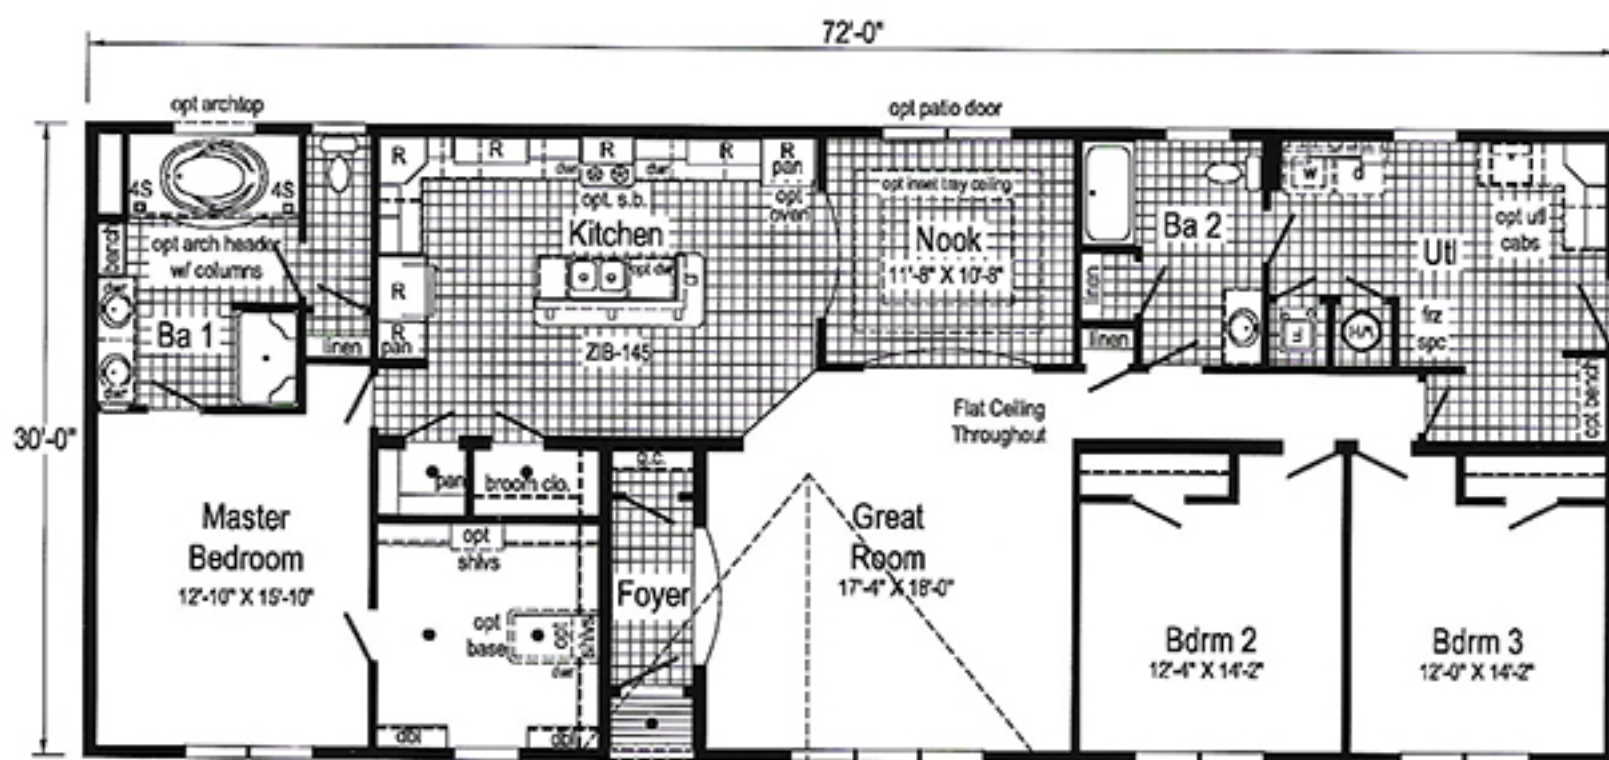

- Options Pictured:**
- 7/12 Roof
 - 27'-4" Twin Peak
Dormer with Bumpout
 - 10' Dormer with Box
Bay #52
 - Round Top Front Door
Discontinued - See
Page 4 for Selections
 - Shake Siding Accent

Additional Options Built
On-Site by Others

Princeton

Model: 452A 3272

Square Feet: 2148

Bedrooms: 3

Bathrooms: 2

● = Std. can light

R = Std. 12" staggered cabinet

**Optional
Stairwell**
(omits broom clo)

**Optional Chef's
Signature Hood**
(only with flat ceiling)

**Optional Tranquility
Bath**

Opt Freezer/Ref. Combo
(frz/ref. combo only with flat ceiling)

Opt 27'-4" Dormer w/ 9' bumpout

Curb Side Exterior Options