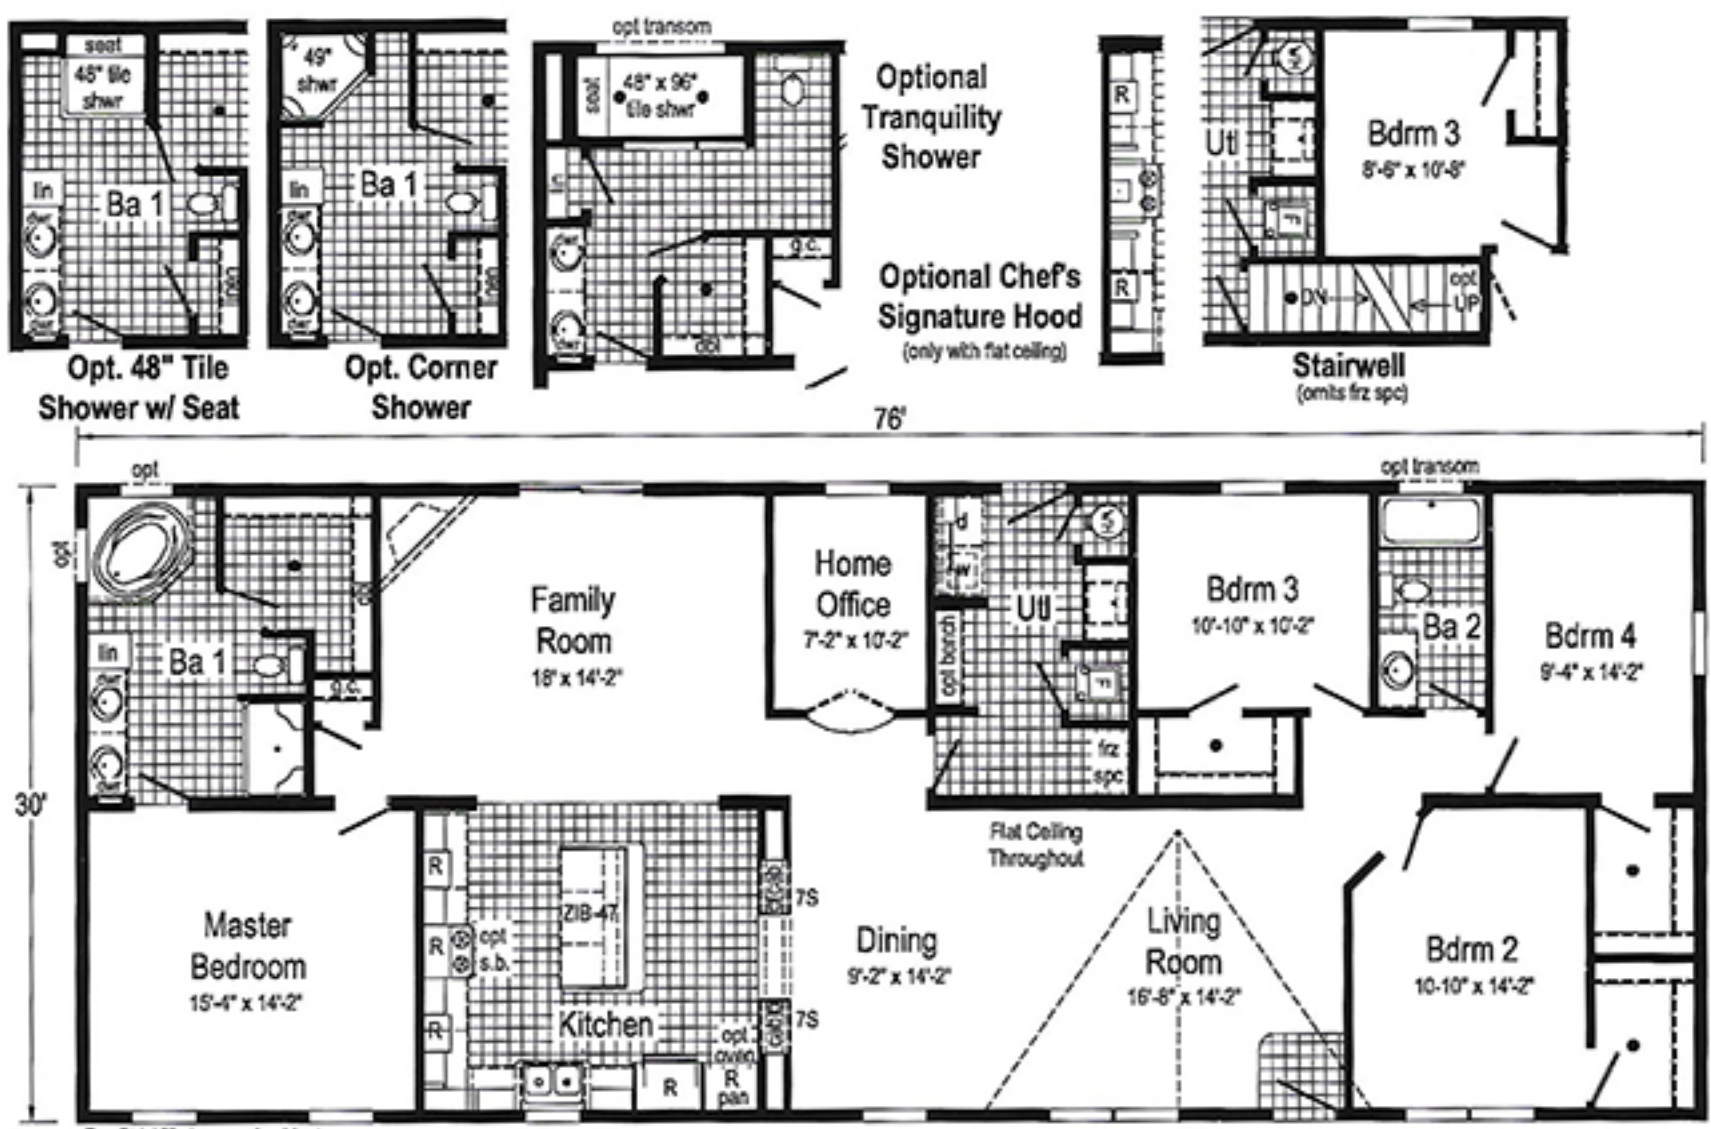

- Options Pictured:**
- 4-Lite Stained Woodgrain Front Door
 - Picture Window
 - Window Lineals
 - Shake Siding Accent
 - Clay Package

Additional Options Built On-Site by Others

Savanna II

Model: 420A 3276

Square Feet: 2280

Bedrooms: 4

Bathrooms: 2

R = Std 12" staggered cabinets, N/A with opt. cathedral ceiling
● = Std. can light