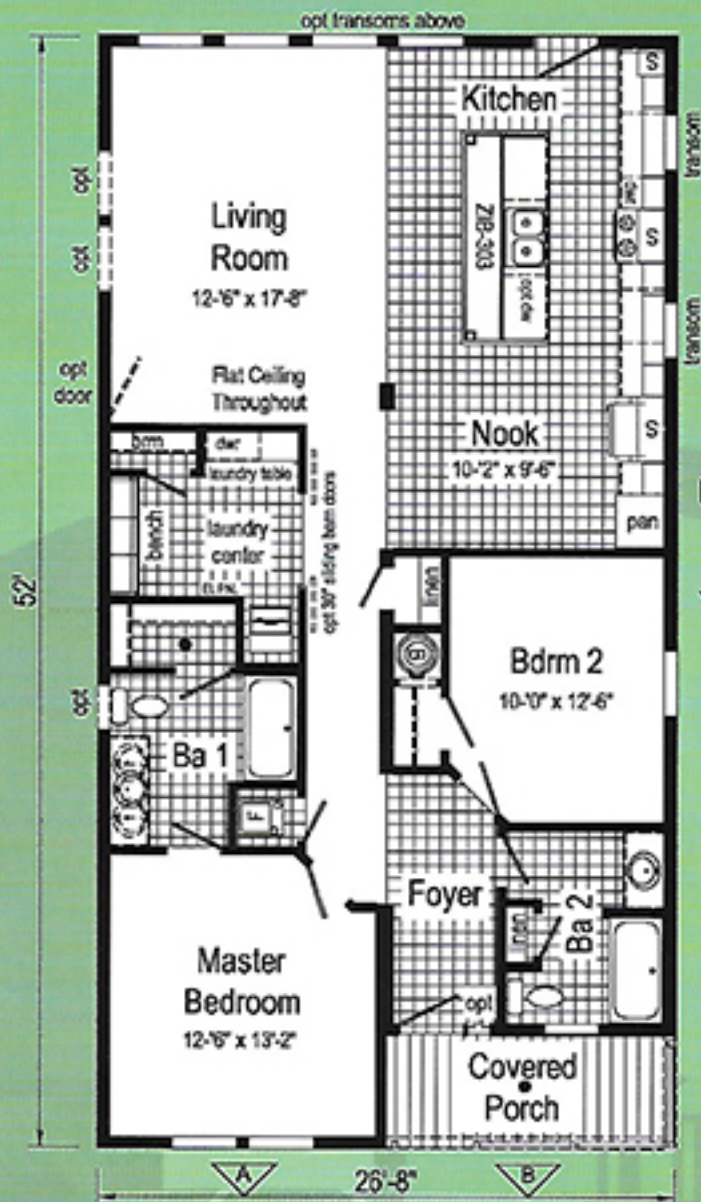

Optional Cozy Cove
(omits broom closet & bench)

Optional Work Center

Optional Storage

Cheyenne (796A)

2852 - Approx 1316 Sq. Ft.

Optional Prow End

- ▲ = Hitch end of home and box label
- S = Std. 4" staggered cabinet/opt 12" staggered
- = Std. can light
- ⓑ = Water heater cavity must be altered, relocated or omitted for the state of Ohio.

Optional Stairwell
(omits linen)