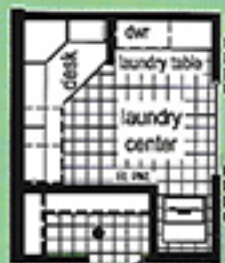

Optional Cozy Cove
(omits broom closet & bench)

Optional Work Center

Optional Storage

Cheyenne (796A)

2852 - Approx 1316 Sq. Ft.

Optional Prow End

- ▲ = Hitch end of home and box label
- S = Std. 4" staggered cabinet/opt 12" staggered
- = Std. can light
- ⓑ = Water heater cavity must be altered, relocated or omitted for the state of Ohio.