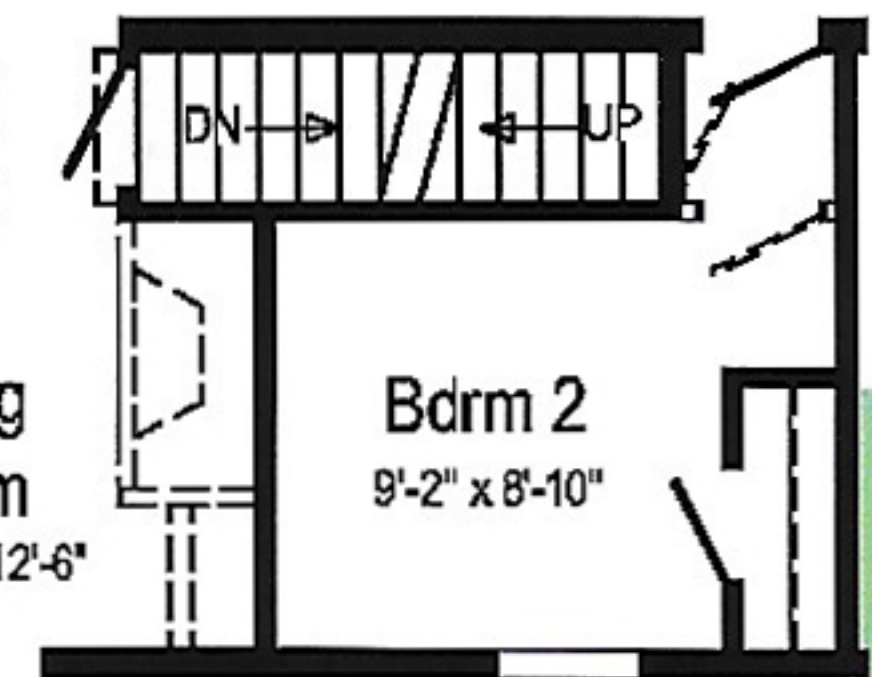

Cypress 2 (742A)

2856 - Approx 1493 Sq. Ft.

Option Island Kitchen

Optional Stairwell

© = Omit shelf and water heater access wall for the state of Ohio.

opt picture window

● = Std. can light

S = Std. 4" staggered cabinet / opt 12" staggered / N/A with opt. cathedral ceiling

Curb Side Exterior Options