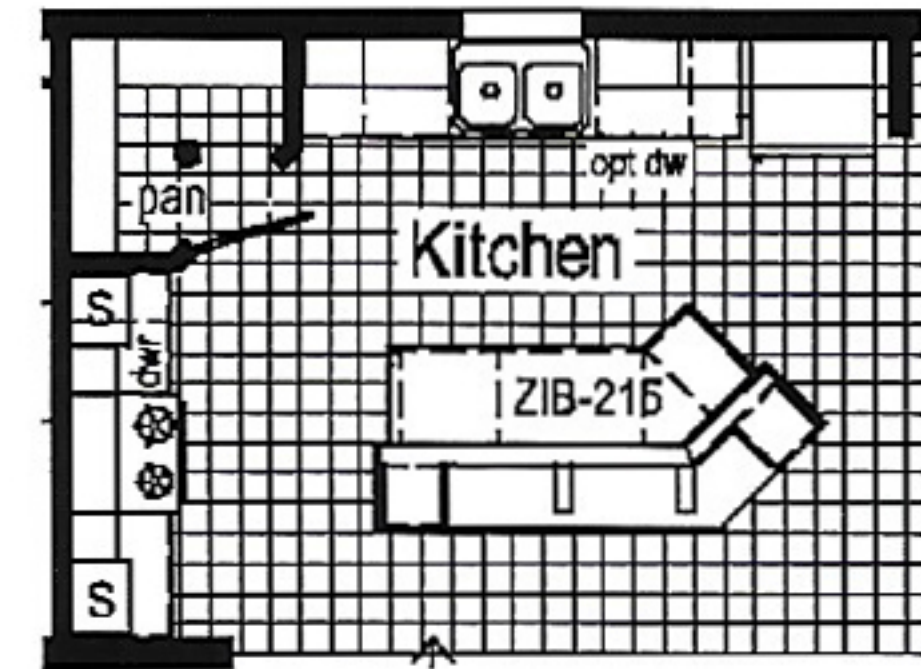

Cypress 2 (742A)

2856 - Approx 1493 Sq. Ft.

Option Island Kitchen

Optional Stairwell

© = Omit shelf and water heater access wall for the state of Ohio.

opt picture window

● = Std. can light

S = Std. 4" staggered cabinet / opt 12" staggered / N/A with opt. cathedral ceiling