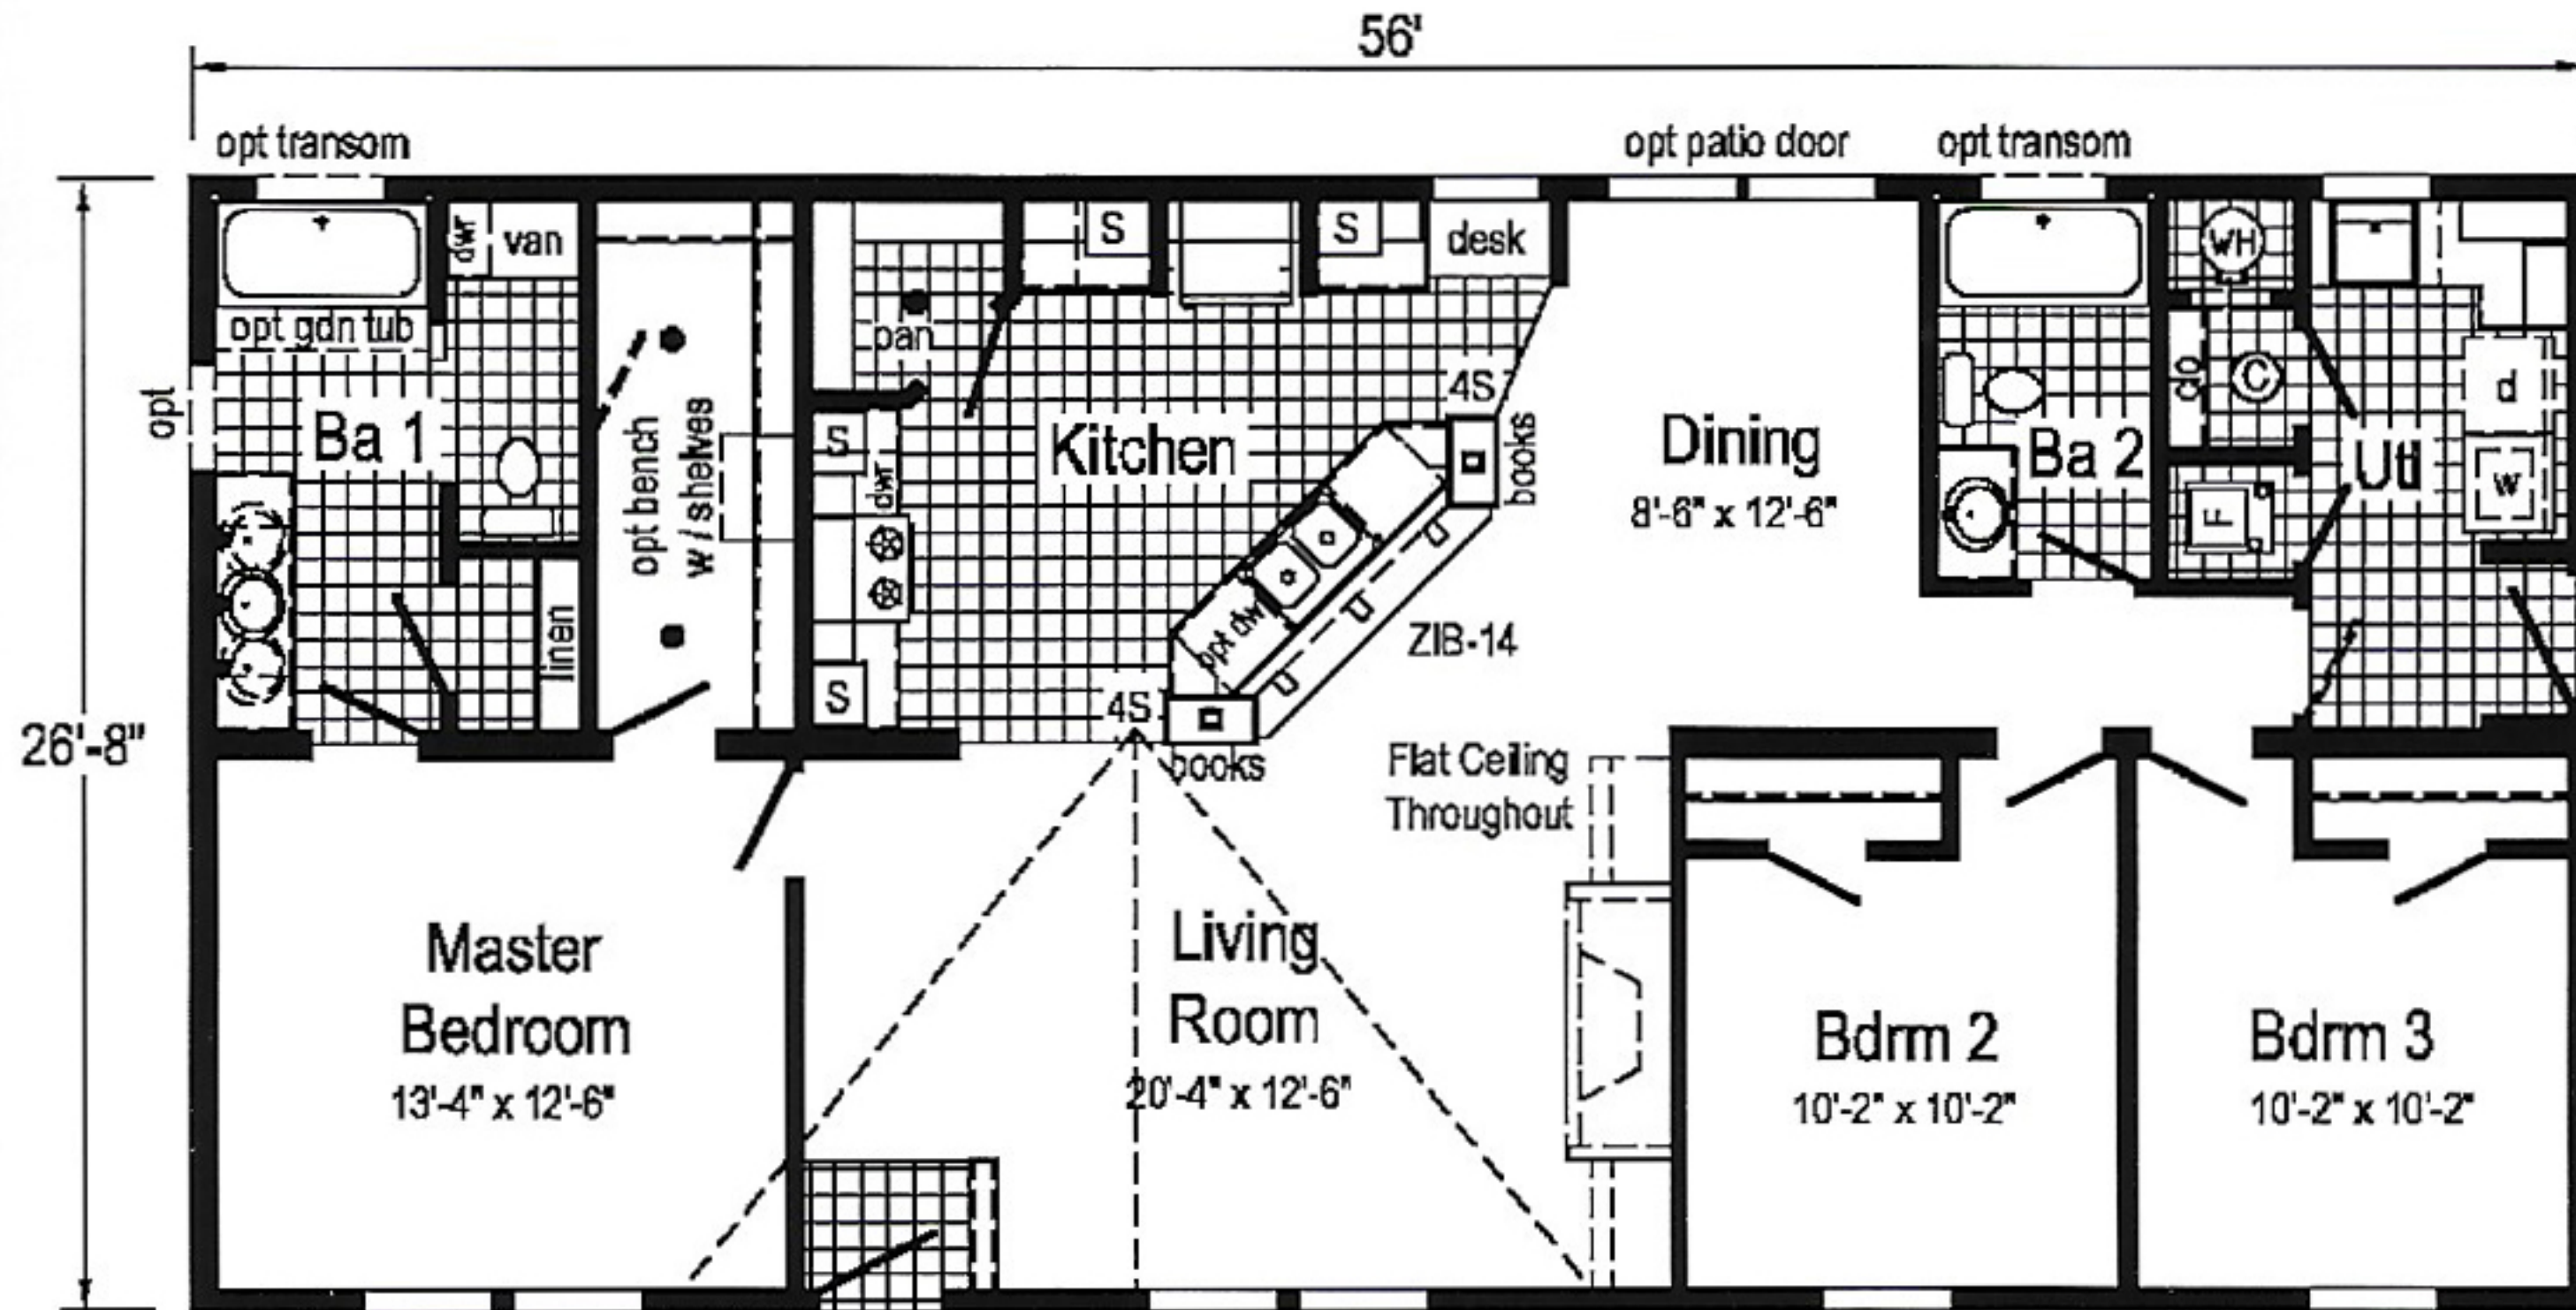

Cypress 2 (742A)

2856 - Approx 1493 Sq. Ft.

Option Island Kitchen

Optional Stairwell

© = Omit shelf and water heater access wall for the state of Ohio.

opt picture window

● = Std. can light

S = Std. 4" staggered cabinet / opt 12" staggered / N/A with opt. cathedral ceiling