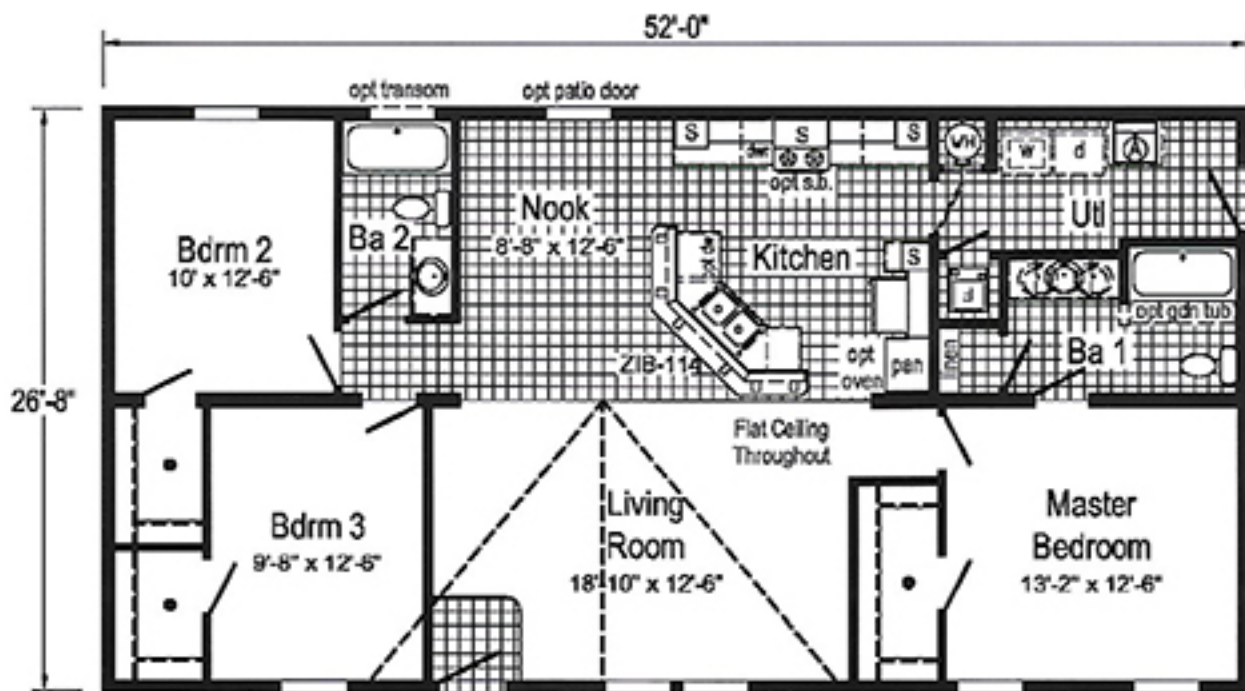

# Elm (721A)

2852 - Approx 1387 Sq. Ft.

**Opt. Corner Shower**

**Optional Chef's Signature Hood**  
(only with flat ceiling)

**Opt Freezer/Ref. Combo**  
(frz/ref. combo only with flat ceiling)  
(omits pantry/opt oven)

**Optional Stairwell**

- Ⓐ = Opt Util Sink or Bench
- = Std. can light
- S = Std. 4" staggered cabinet / opt 12" staggered / N/A with opt. cathedral ceiling
- opt picture window

**Curb Side Exterior Options**