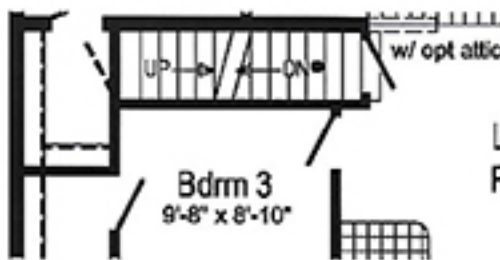

# Elm (721A)

2852 - Approx 1387 Sq. Ft.

**Opt. Corner Shower**

**Optional Chef's Signature Hood**  
(only with flat ceiling)

**Opt Freezer/Ref. Combo**  
(frz/ref. combo only with flat ceiling)  
(omits pantry/opt oven)

**Optional Stairwell**

- Ⓐ = Opt Util Sink or Bench
- = Std. can light
- S = Std. 4" staggered cabinet / opt 12" staggered / N/A with opt. cathedral ceiling
- opt picture window

**Curb Side Exterior Options**