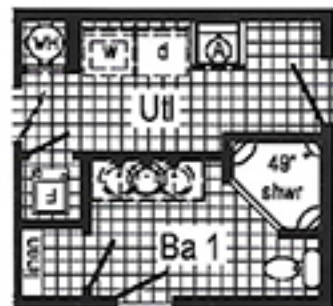

# Elm (721A)

2852 - Approx 1387 Sq. Ft.

**Opt. Corner Shower**

**Optional Chef's Signature Hood**  
(only with flat ceiling)

**Opt Freezer/Ref. Combo**  
(frz/ref. combo only with flat ceiling)  
(omits pantry/opt oven)

**Optional Stairwell**

- Ⓐ = Opt Util Sink or Bench
- = Std. can light
- S = Std. 4" staggered cabinet / opt 12" staggered / N/A with opt. cathedral ceiling
- opt picture window

**Curb Side Exterior Options**