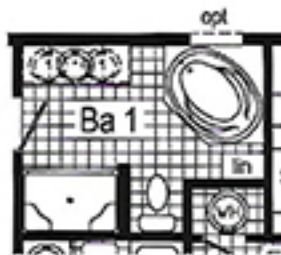

# Elmwood

Additional Options Built On-Site by Others

Commodore Homes of Indiana

**Model: 844A**

**3240**

Square Feet: 1128

Bedrooms: 3

Bathrooms: 2

**Options Pictured:**

- 22' Flush Dormer
- Vertical Siding
- Market Square Siding

**Optional Chef's Signature Hood**  
(only with flat ceiling)

**Optional Glamour Bath**  
(omits linen)

**Opt. Corner Shower**

**Optional Stairwell**  
(omits base cab w/ bar & bath 1 lin)

S = Std. 4" staggered cabinet/opt 12" staggered / NA with opt. cathedral ceiling

• = Std. can light

**Alternate Plan without Covered Porch**  
Approx. 1200 Sq. Ft.