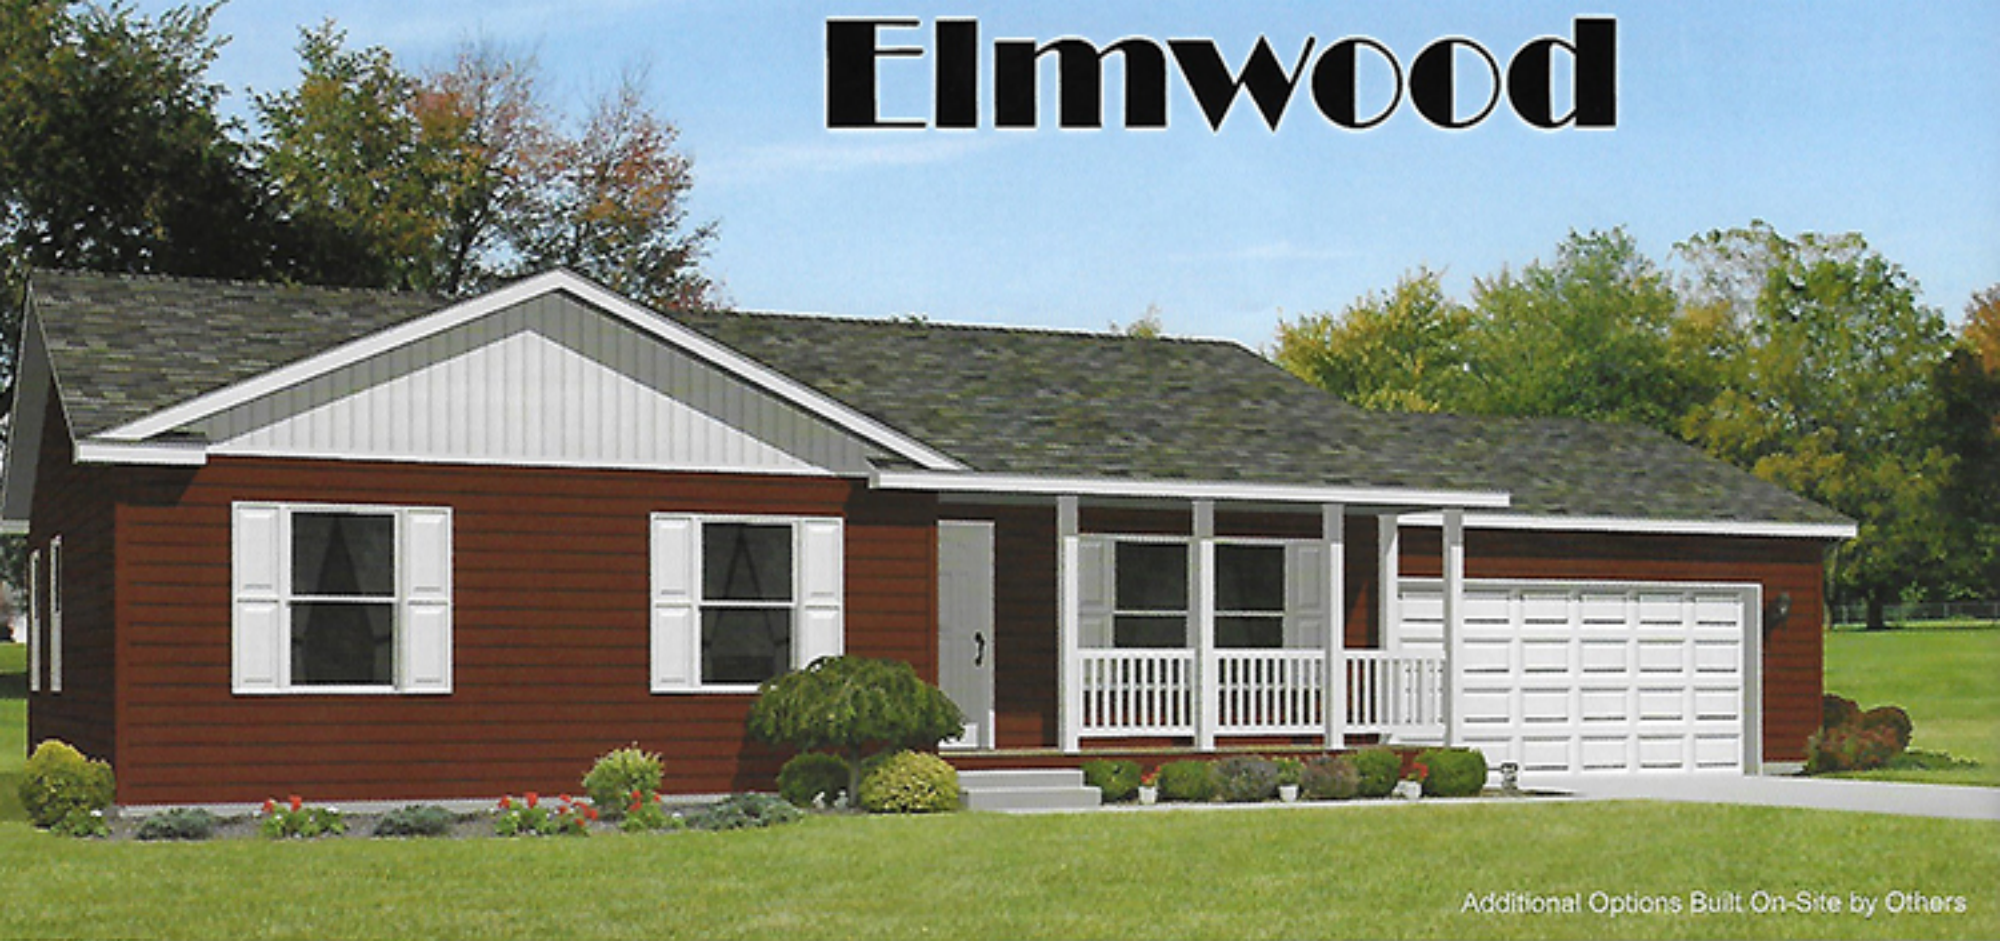

# Elmwood

Additional Options Built On-Site by Others

Commodore Homes of Indiana

**Model: 844A**

**3240**

Square Feet: 1128

Bedrooms: 3

Bathrooms: 2

**Options Pictured:**

- 22' Flush Dormer
- Vertical Siding
- Market Square Siding

**Optional Chef's Signature Hood**  
(only with flat ceiling)

**Optional Glamour Bath**  
(omits linen)

**Opt. Corner Shower**

**Optional Stairwell**  
(omits base cab w/ bar & bath 1 lin)

S = Std. 4" staggered cabinet/opt 12" staggered / NA with opt. cathedral ceiling

• = Std. can light

**Alternate Plan without Covered Porch**  
Approx. 1200 Sq. Ft.