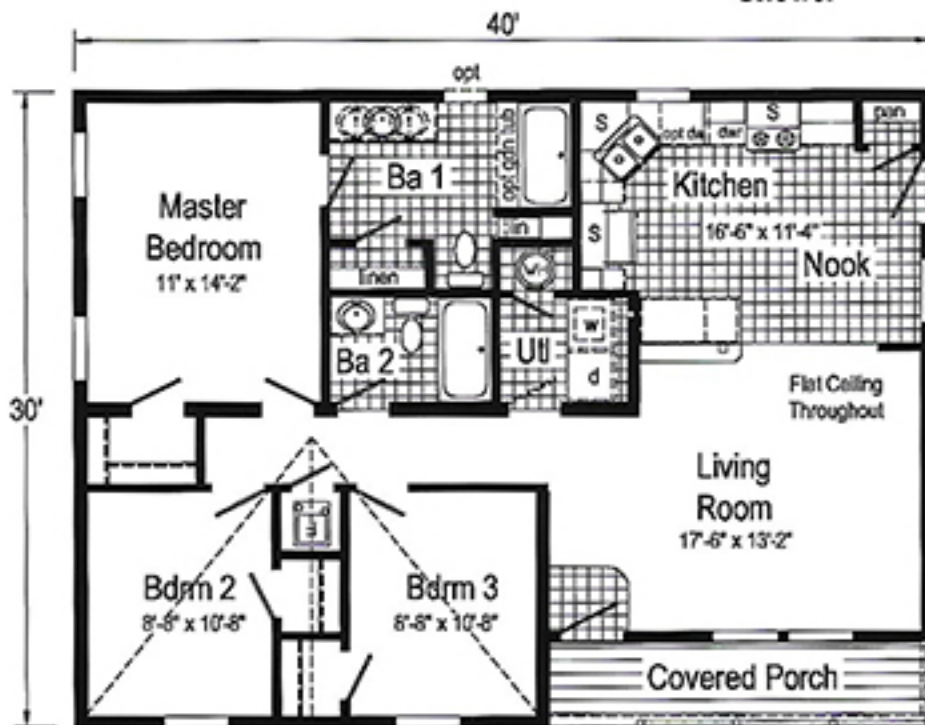

# Elmwood

Additional Options Built On-Site by Others

Commodore Homes of Indiana

**Model: 844A**

**3240**

Square Feet: 1128

Bedrooms: 3

Bathrooms: 2

**Options Pictured:**

- 22' Flush Dormer
- Vertical Siding
- Market Square Siding

**Optional Chef's Signature Hood**  
(only with flat ceiling)

**Optional Glamour Bath**  
(omits linen)

**Opt. Corner Shower**

**Optional Stairwell**  
(omits base cab w/ bar & bath 1 lin)

S = Std. 4" staggered cabinet/opt 12" staggered / NA with opt. cathedral ceiling

• = Std. can light

**Alternate Plan without Covered Porch**  
Approx. 1200 Sq. Ft.