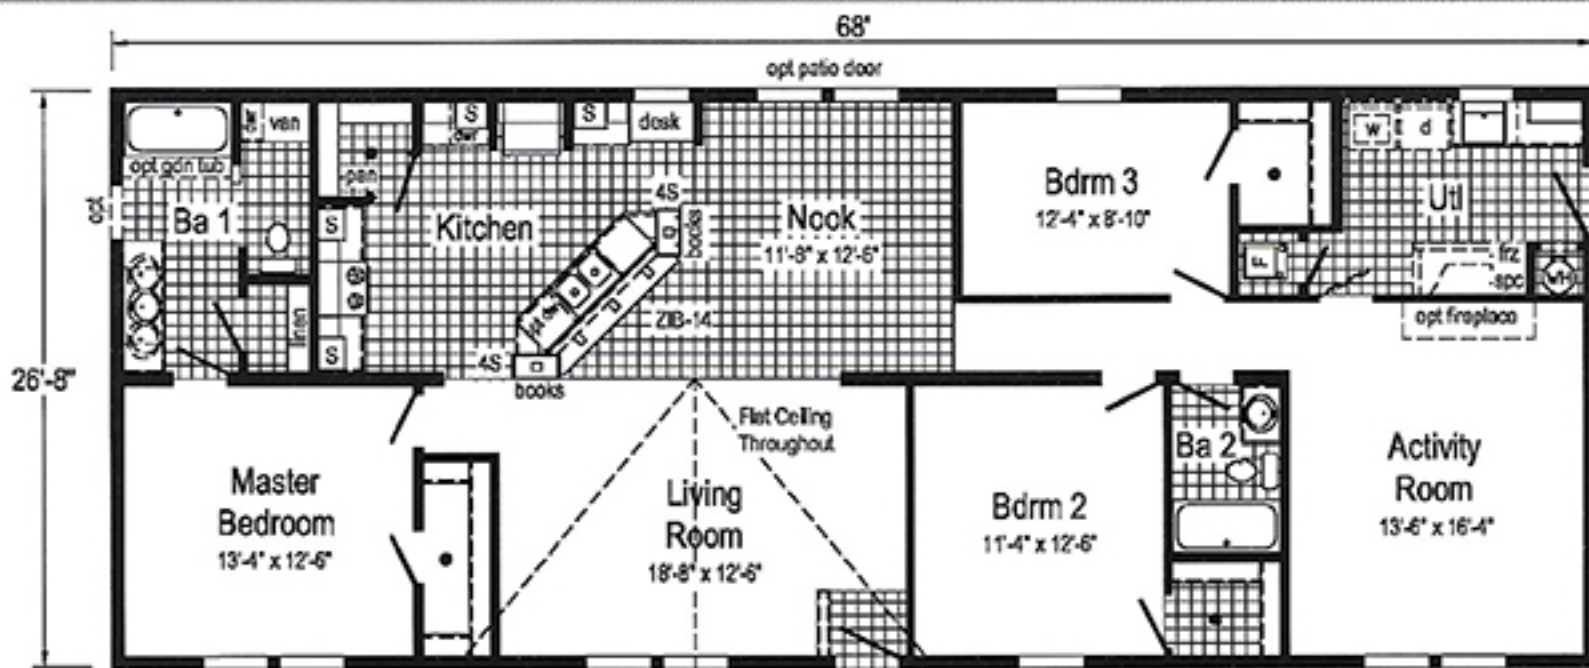

Hawthorn

Additional Options Built On-Site by Others

Model: 734A

2868

Square Feet: 1813

Bedrooms: 3

Bathrooms: 2

Options Pictured:

- Round Top Front Door
- Discontinued - See Page 31 for Selections
- 27'-4" Twin Peak Dormer

● = Std. can light

S = Std. 4" staggered cabinet/opt 12" staggered /N/A with opt. cathedral ceiling.

Curb Side Exterior Options