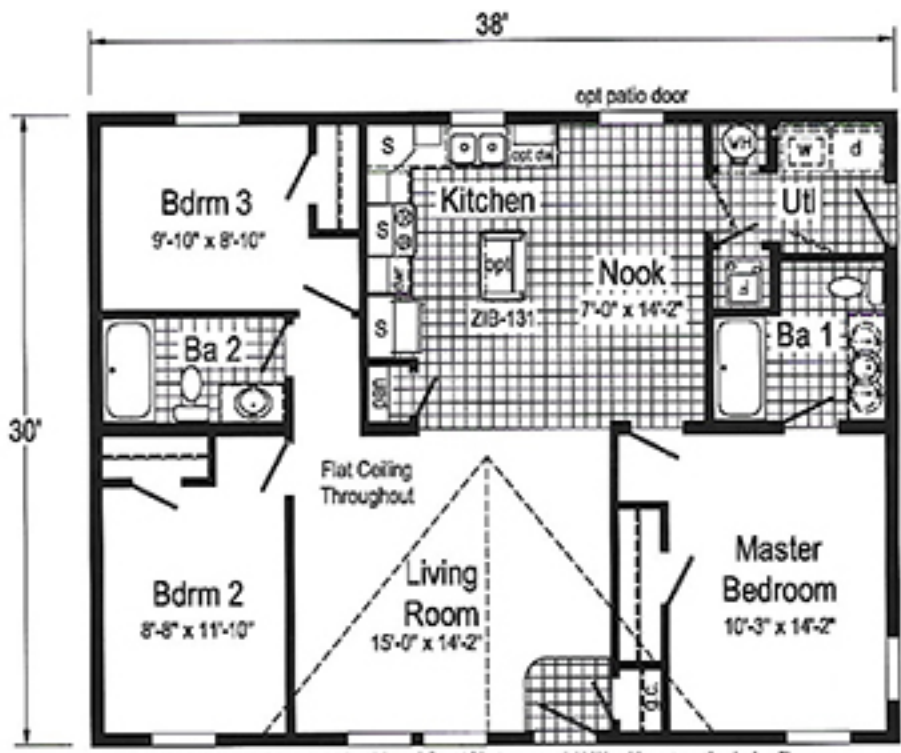

Juniper

Additional Options Built On-Site by Others

Model: 833A

3238

Options Pictured:

- 7/12 Roof
- 27'-4" Twin Peak Dormer

Square Feet: 1140
 Bedrooms: 3
 Bathrooms: 2

Grandville

Opt Freezer/Ref. Combo
 (fr/ref. combo only with flat ceiling)

S = Std. 4" staggered overhead cabinet / Opt 12" staggered / N/A with opt. cathedral ceiling

Optional Stairwell N/A with this plan