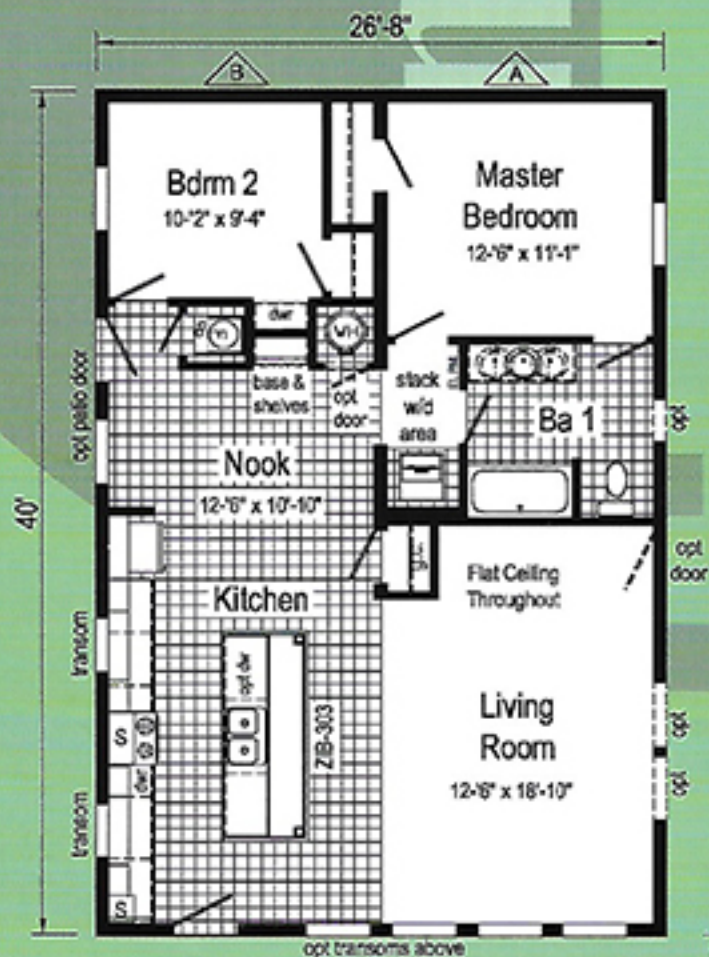

Lakeview (793A)

2840 - Approx 1067 Sq. Ft.

A = Hitch end of home and box label

S = Std. 4" staggered cabinet top; opt 12" staggered

● = Std. can light

Optional Prow End