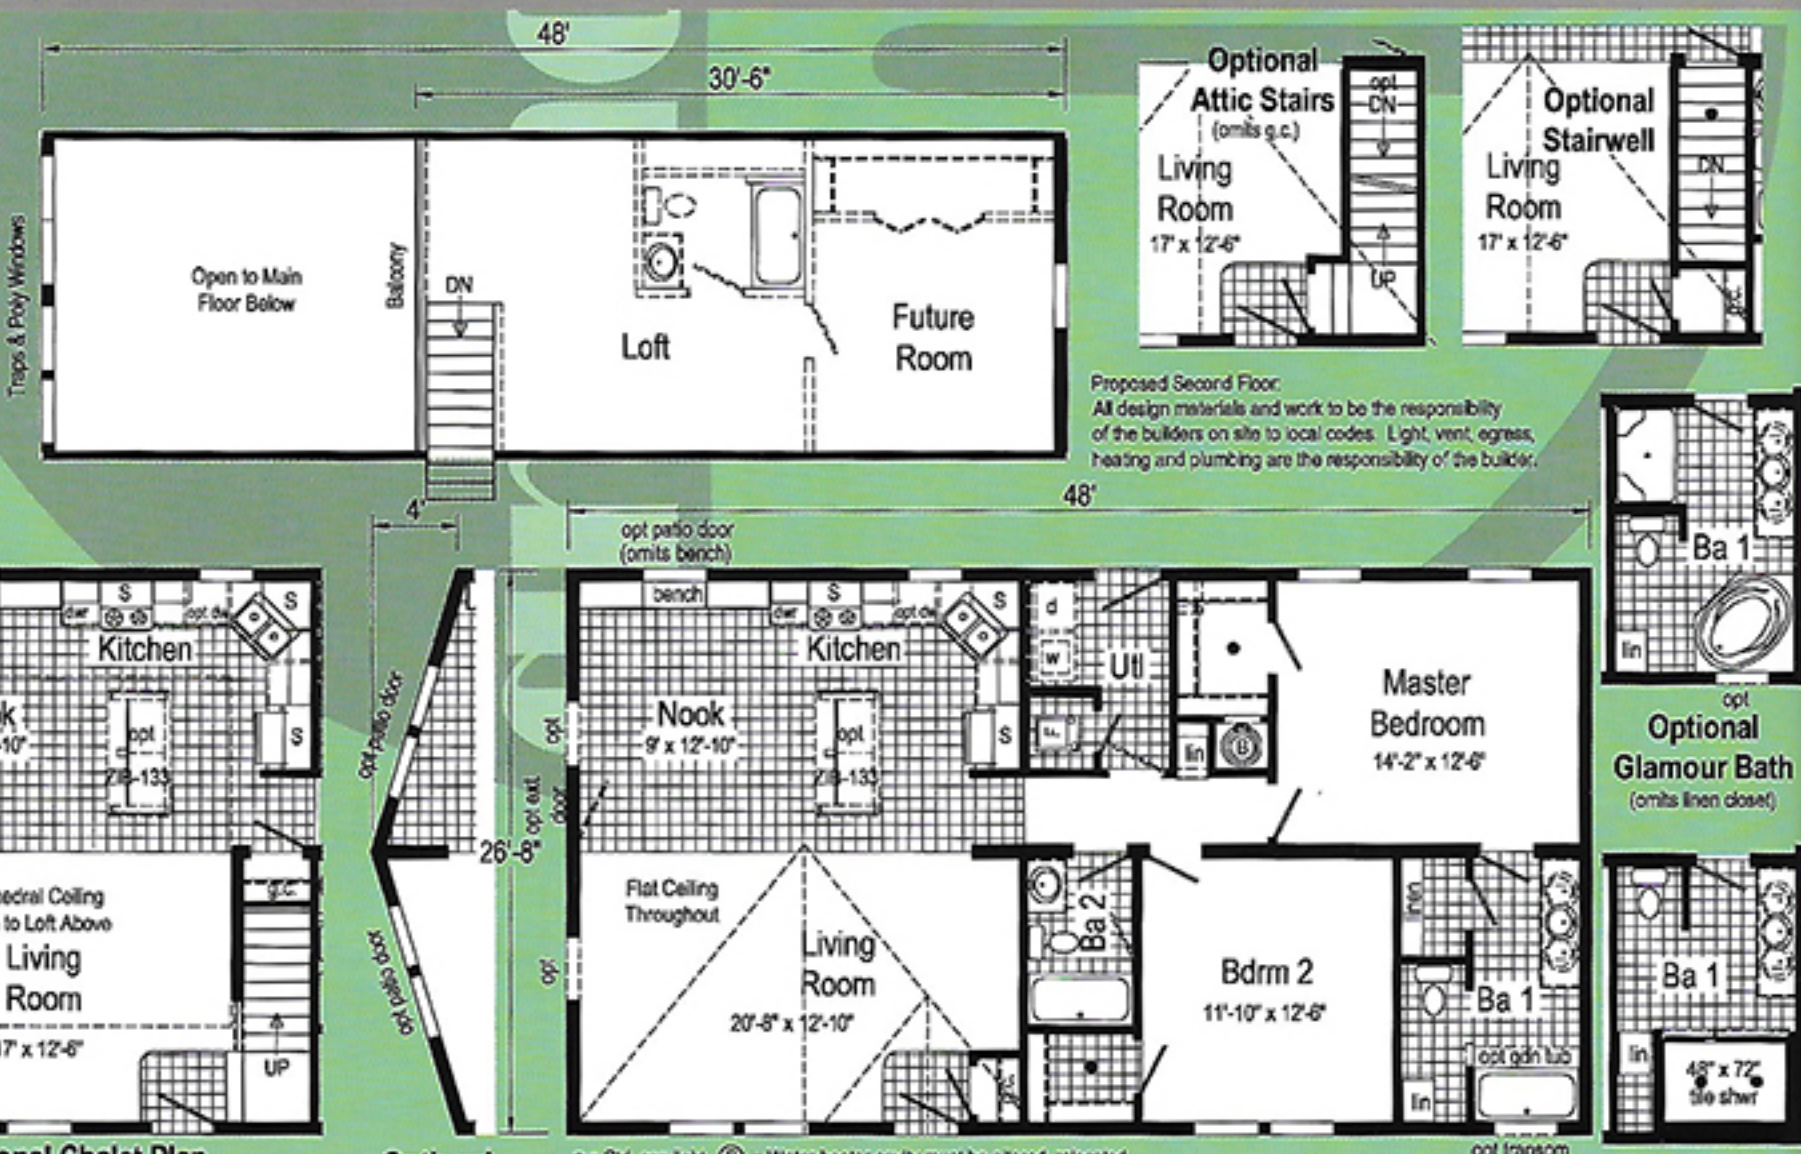

Northport

Additional Options Built On-Site by Others

Model: 797A

2848

Square Feet: 1280

Bedrooms: 3

Bathrooms: 2

Options Pictured:

- 9/12 Roof
- Round Top Front Door
- Discontinued - See Page 31 for Selections
- Chalet Option

Commodore Homes of Indiana

Optional 4'x6' Walk-In Tile Shower