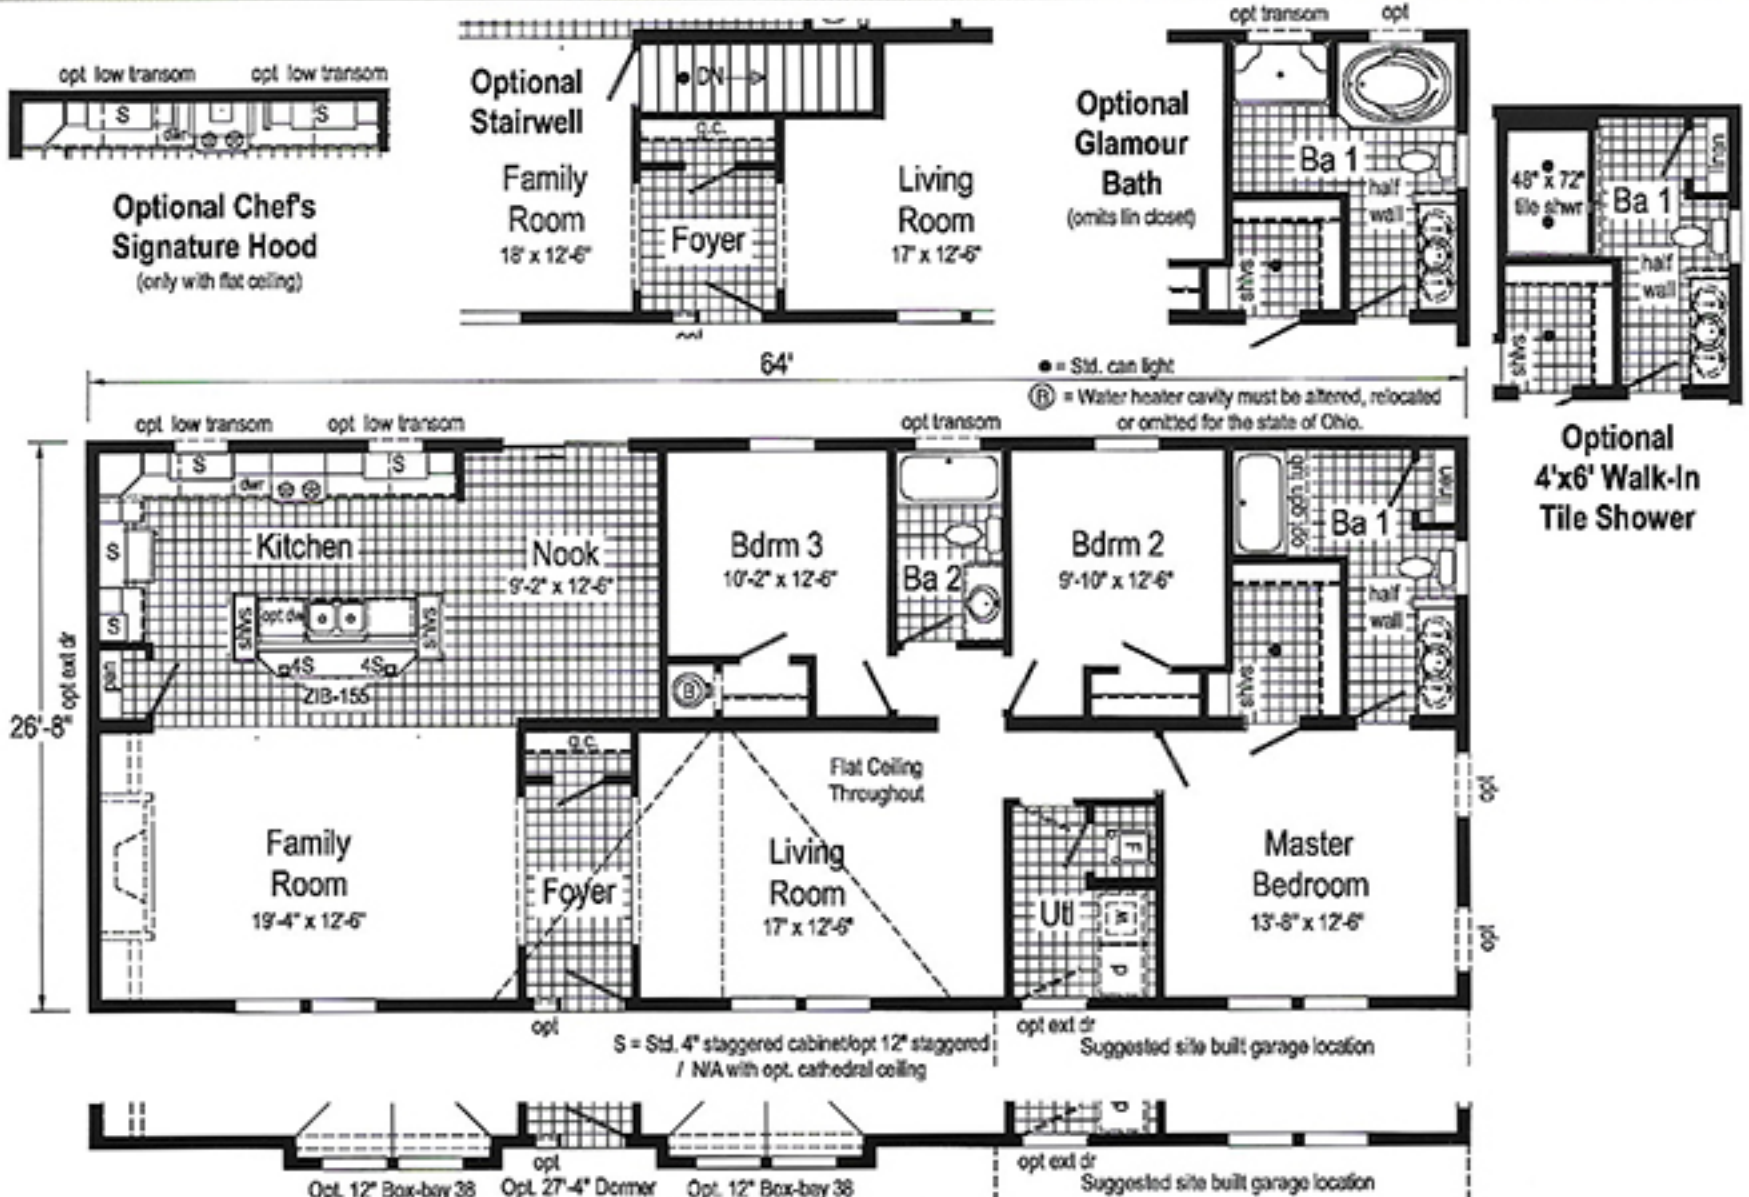

Oakdale 3

Additional Options Built On-Site by Others

Model: 749A

2864

Square Feet: 1707

Bedrooms: 3

Bathrooms: 2

Options Pictured:

- 7/12 Roof
- 27'-4" Dormer with Twin Bays
- Market Square Siding
- Clay Package
- Oval Front Door with Sidelite Discontinued - See Page 31 for Selections

Curb Side Exterior Options

Grandville