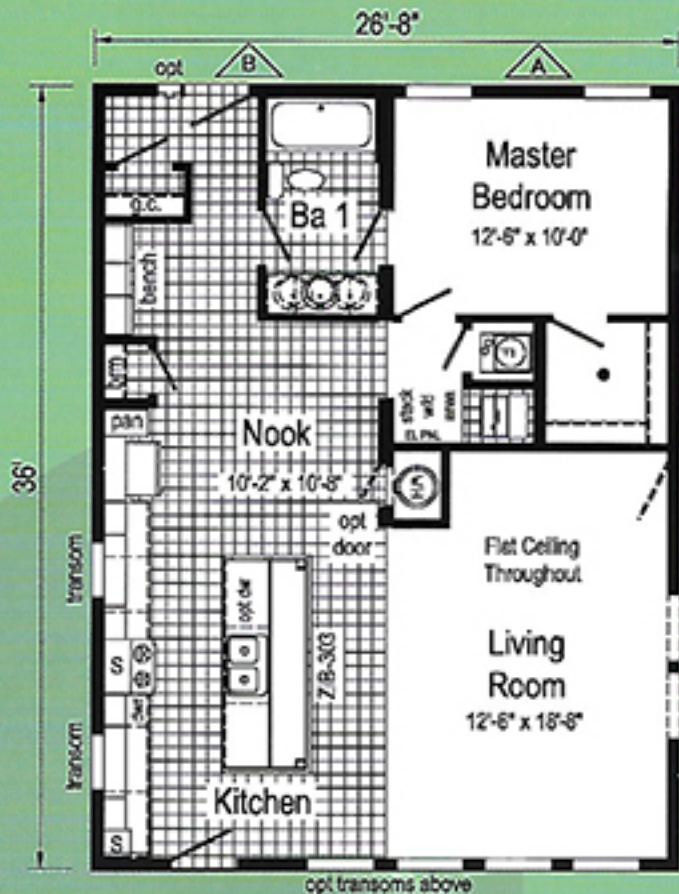

Pineview (790A)

2836 - Approx 960 Sq. Ft.

Optional
Work Center

Optional
Cozy Cove
(om is broom closet & bench)

Optional
Storage

- = Hitch end of home and box label
- S = Std. 4" staggered cabinet/opt 12" staggered / NA with opt. cathedral ceiling
- = Std. can light

Optional Basement Stairwell Not Available
Transported on one carrier.

Opt Attic
Stairs
(with electric w/h only)

Optional Prow End
(Transported on two carriers)