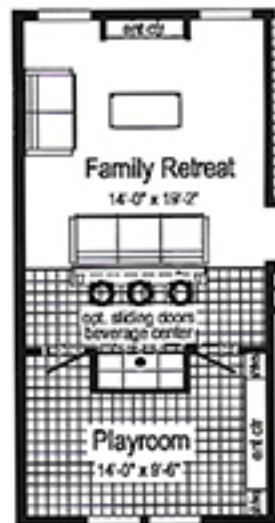

# Riverwood (855A)

3272 - Approx 2160 Sq. Ft.

Optional  
Stairwell

Optional  
4' x 6' Walk-In  
Tile Shower

Optional  
Glamour  
Bath

Opt Attic  
Stairs

Optional  
Family  
Retreat

(replaces family room)

S = Std. 4" staggered overhead cabinets

(B) = Water heater cavity must be altered, relocated  
or omitted for the state of Ohio.

● = Std. can light

opt. 27'-4" dormer w/ 9" bump-out

opt. 22' dormer w/ 9" box-bay 38