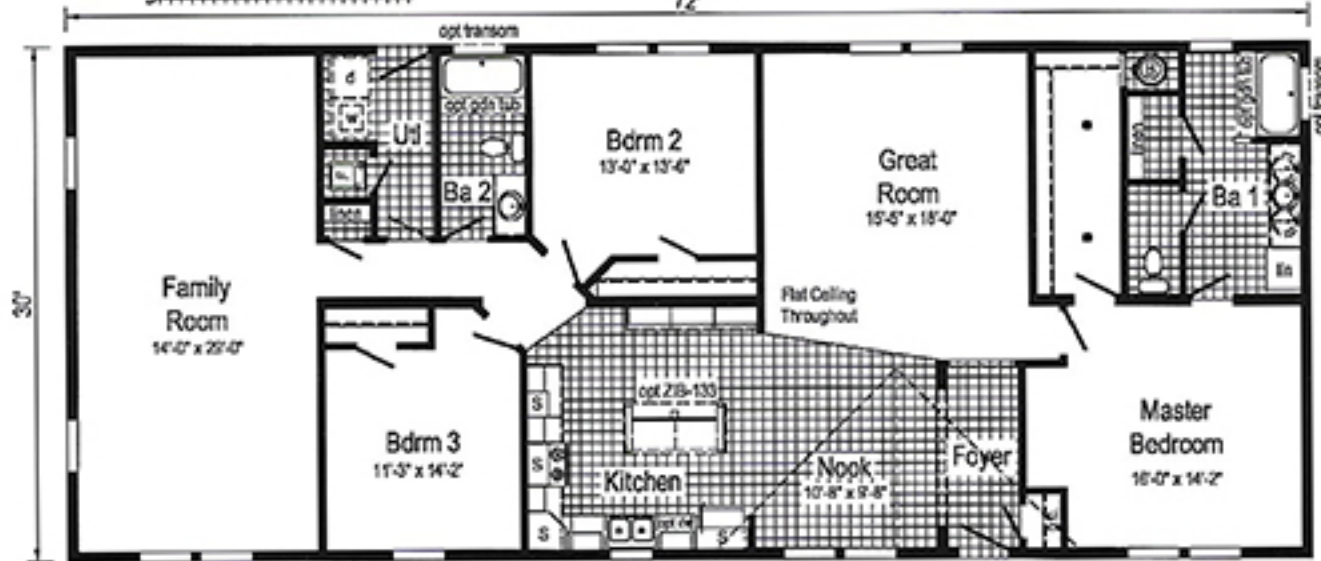

# Riverwood (855A)

3272 - Approx 2160 Sq. Ft.

Optional  
Stairwell

Optional  
4' x 6' Walk-In  
Tile Shower

Optional  
Glamour  
Bath

Opt Attic  
Stairs

Optional  
Family  
Retreat

(replaces family room)

S = Std. 4" staggered overhead cabinets

(B) = Water heater cavity must be altered, relocated  
or omitted for the state of Ohio.

● = Std. can light

opt. 27'-4" dormer w/ 9" bump-out

opt. 22' dormer w/ 9" box-bay 38