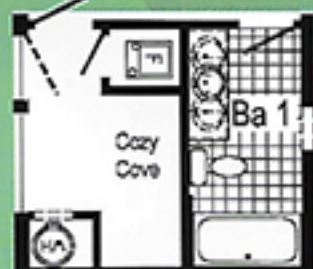

Swiftwater

(795A)

2848 - Approx 1280 Sq. Ft.

cabins
& lodges

Optional
Work Center

Optional Cozy Cove
(omits broom closet & bench)

Optional Storage

Optional
4'x6' Walk-In
Tile Shower

- S = Std. 4" staggered cabinet/opt. 12" staggered
- A = Hitch end of home and box label
- = Std. can light

Optional
Attic Stairs

Optional
Stairwell
(omits g.c.)

Living
Room
12'-6" x 15'-6"

Optional Prow End