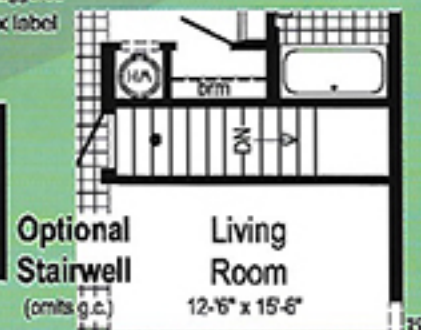

Swiftwater

(795A)

2848 - Approx 1280 Sq. Ft.

cabins
& lodges

Optional
Work Center

Optional Cozy Cove
(omits broom closet & bench)

Optional Storage

Optional
4'x6' Walk-In
Tile Shower

- S = Std. 4" staggered cabinet/opt. 12" staggered
- A = Hitch end of home and box label
- = Std. can light

Optional
Attic Stairs

Optional
Stairwell
(omits g.c.)

Living
Room
12'-6" x 15'-6"

Optional Prow End