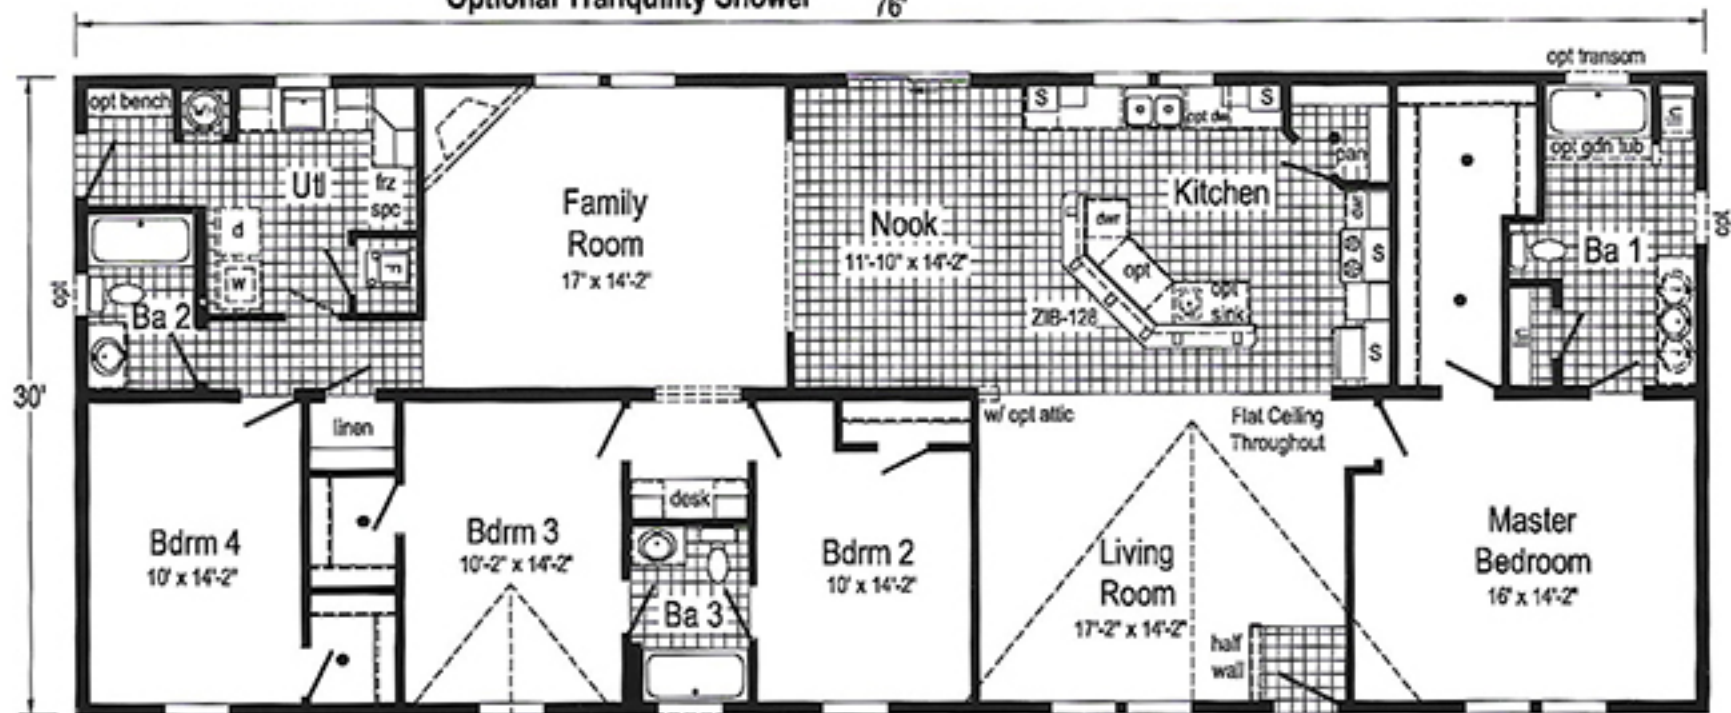

Willowood

Additional Options Built On-Site by Others

Model: 842A

3276

Square Feet: 2280

Bedrooms: 4

Bathrooms: 3

Options Pictured:

- 7/12 Roof
- 27'-4" Twin Peak Dormer with 9" Bump-out
- 10' Dormer with Box Bay 52

- Clay Package
- Oval Front Door
- Discontinued - See Page 31 for Selections
- Shake Siding
- Vertical Siding

Optional Tranquility Shower 76"

Optional Glamour Bath (omits linen)

S = Std. 4" staggered cabinet/opt 12" staggered / N/A with opt. cathedral ceiling

● = Std. can light

Opt. 27'-4" Dormer w/ 9" Bump-out

Curb Side Exterior Options

Opt. 9" Box-Bay 52