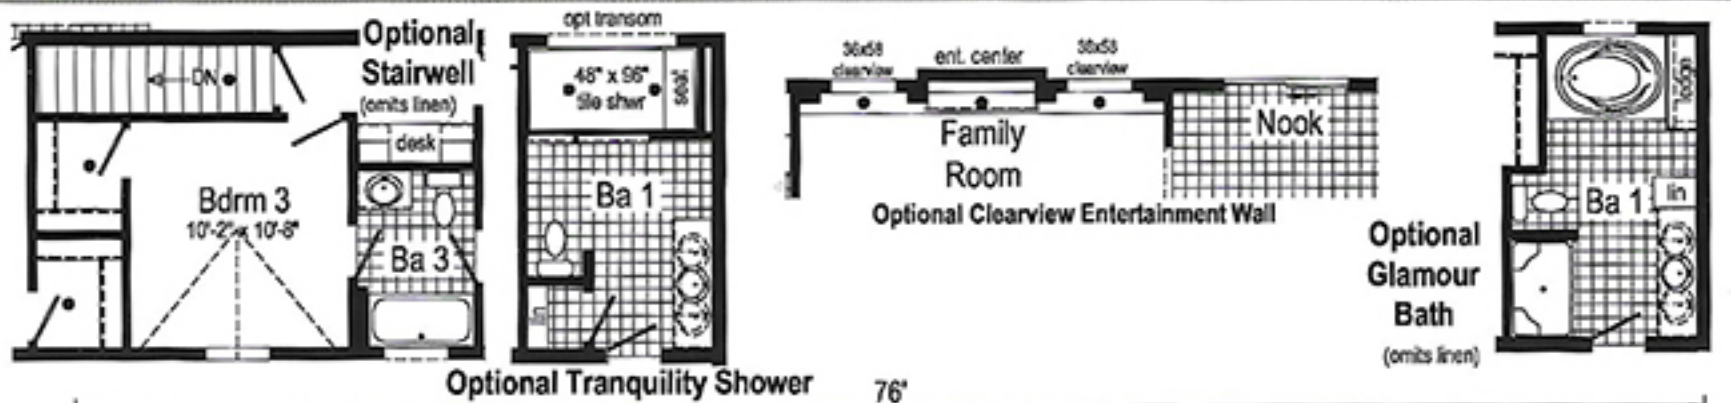

Willowood

Additional Options Built On-Site by Others

Model: 842A

3276

Square Feet: 2280

Bedrooms: 4

Bathrooms: 3

Options Pictured:

- 7/12 Roof
- 27'-4" Twin Peak Dormer with 9" Bump-out
- 10' Dormer with Box Bay 52

- Clay Package
- Oval Front Door
- Discontinued - See Page 31 for Selections
- Shake Siding
- Vertical Siding

Optional Tranquility Shower 76"

Optional Glamour Bath (omits linen)

S = Std. 4" staggered cabinet/opt 12" staggered / N/A with opt. cathedral ceiling

● = Std. can light

Opt. 27'-4" Dormer w/ 9" Bump-out

Curb Side Exterior Options

Opt. 9" Box-Bay 52