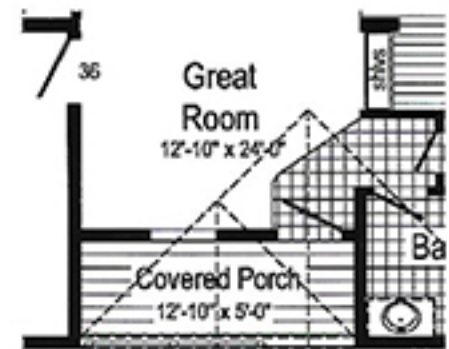

**859A**

32x40 - 1200 sq. ft.

Optional Stairwell Not Available

S = Std. 4" staggered cabinet/opt 12" staggered

○ = 60 inch mobility space

LVP = Luxury Vinyl Plank

● = Std. cen light

front load wild area

**Alternate 1/2 Bath with Gst. Closet and Larger Utility**  
(replaces old bath 2 & utility)

**Optional Covered Porch**  
(omits Home Office)