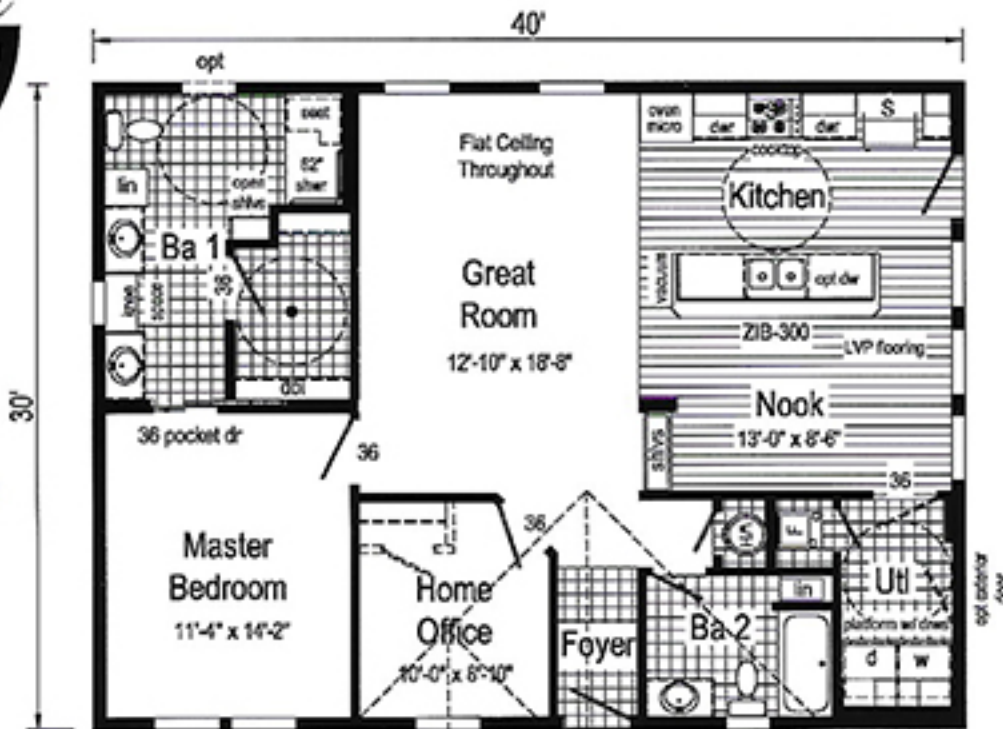

**859A**

32x40 - 1200 sq. ft.

Optional Stairwell Not Available

S = Std. 4" staggered cabinet/opt 12" staggered

○ = 60 inch mobility space

LVP = Luxury Vinyl Plank

● = Std. cen light

front load wild area

**Alternate 1/2 Bath with Gst. Closet and Larger Utility**  
(replaces old bath 2 & utility)

**Optional Covered Porch**  
(omits Home Office)