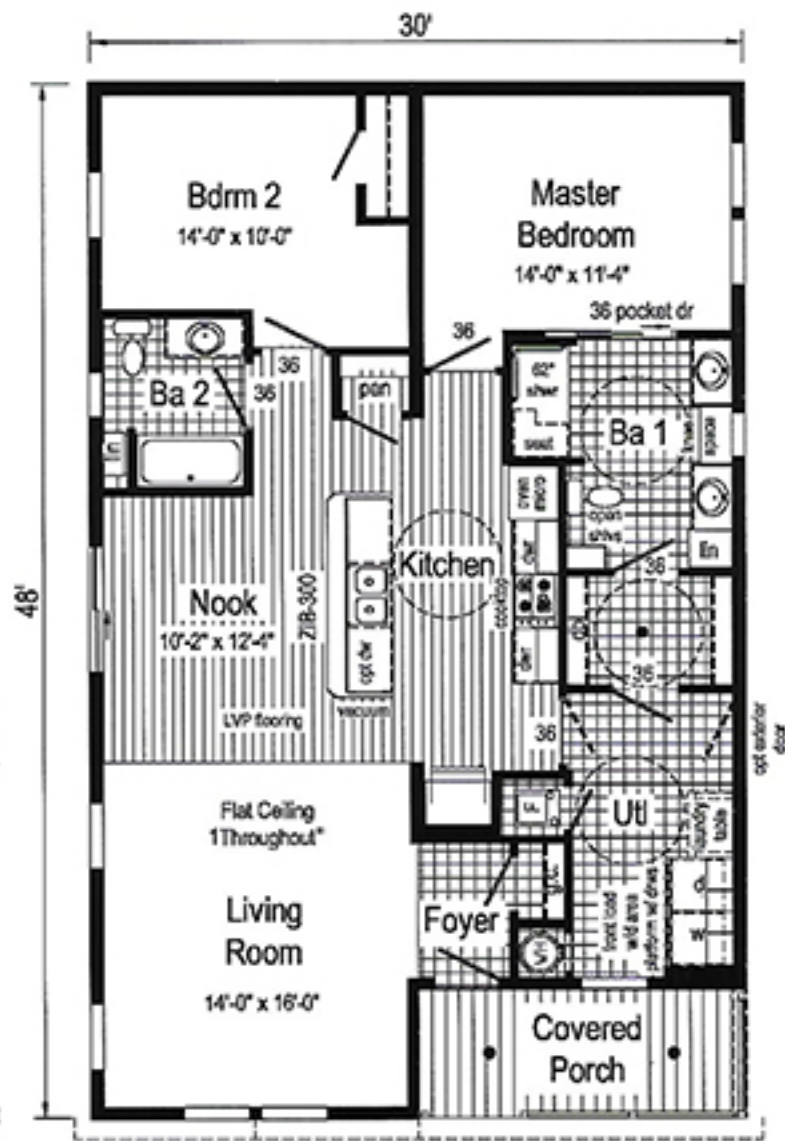

Optional Stairwell
(omits pantry)

- = Hitch end of home and box label
- S = Std. 4" staggered cabinets/opt 12" staggered
- = 80 inch mobility space
- LVP= Luxury Vinyl Plank
- = Std. can light

Optional Clearview Entertainment Wall

860A

32x48 - 1350 sq. ft.