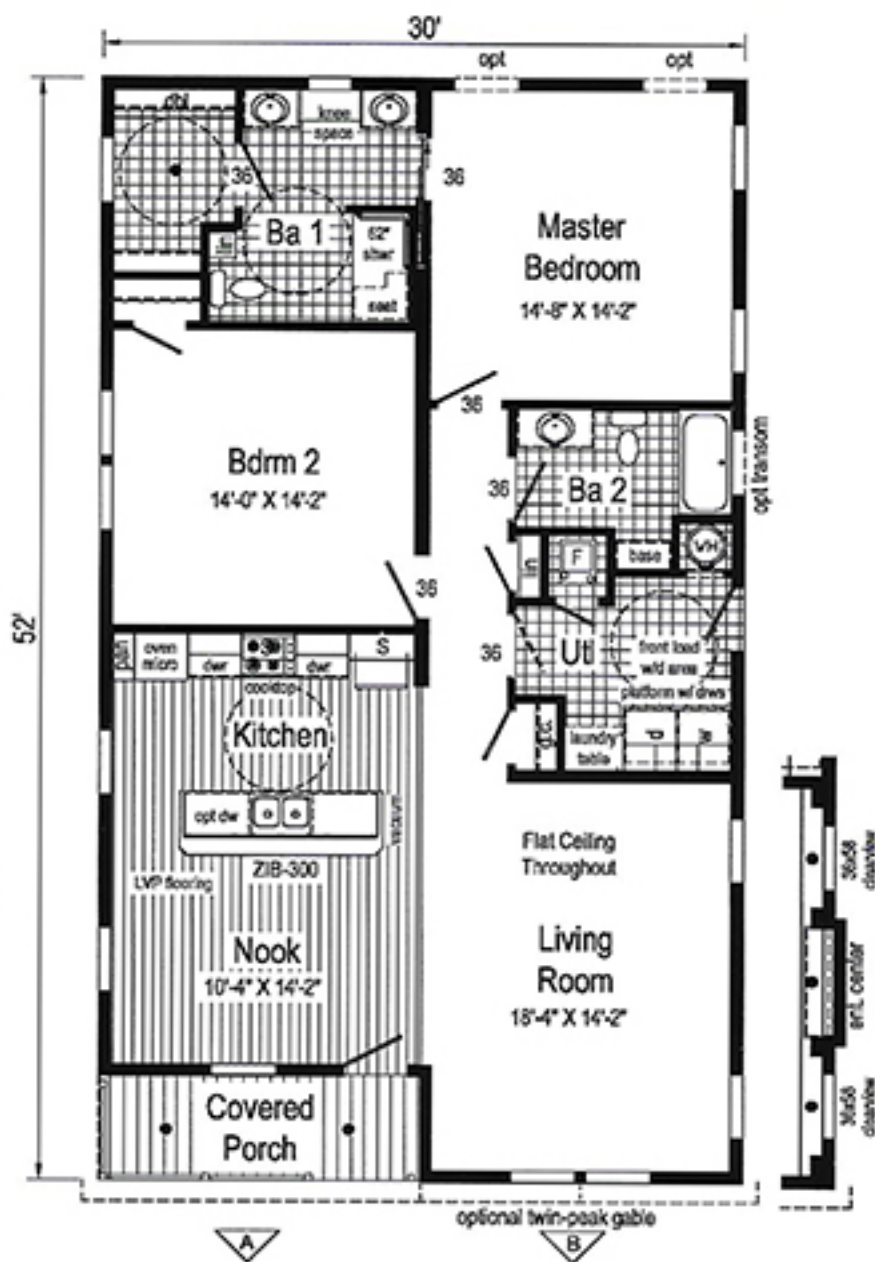

- = Hitch end of home and box label
- S = Std. 4" staggered cabinet/opt 12" staggered
- = 60 inch mobility space
- LVP = Luxury Vinyl Plank
- = Std. can light

**Optional
Clearview
Entertainment
Wall**

861A

32x52 - 1485 sq. ft.